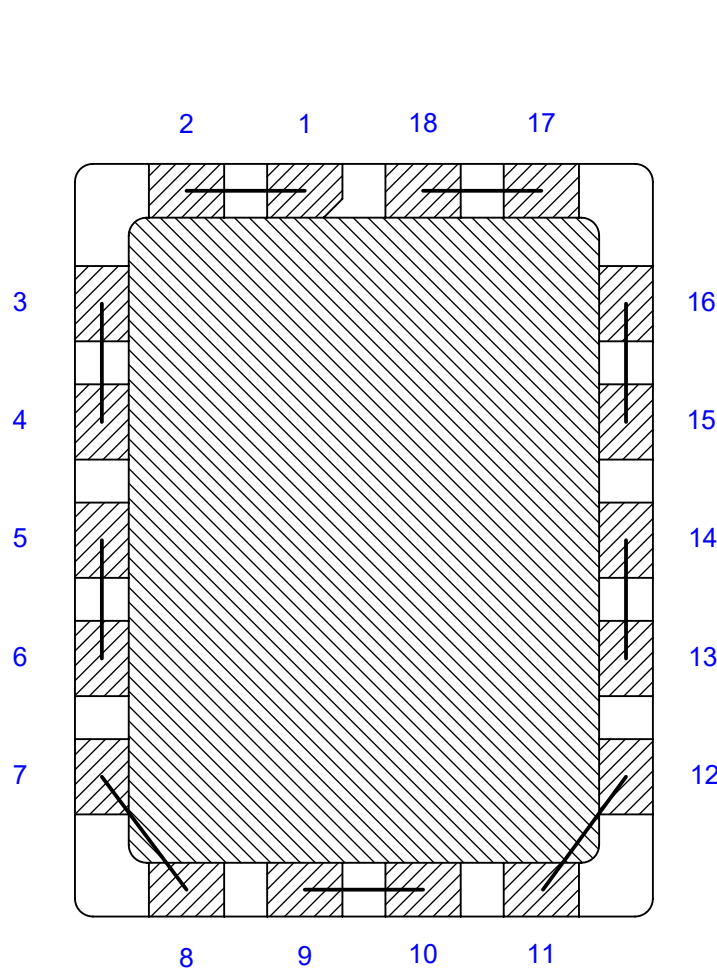

TOP VIEW

BOTTOM VIEW

DAISY CHAIN NET LIST	
FROM / TO	FROM / TO
1 ~ 2	11 ~ 12
3 ~ 4	13 ~ 14
5 ~ 6	15 ~ 16
7 ~ 8	17 ~ 18
9 ~ 10	

TopLine®			
TITLE LCC18B50R.28x.35			
SCALE 14:1	SIZE A	DRAWING NO. 141800	REV A
DO NOT SCALE DRAWING			SHEET 2 OF 5