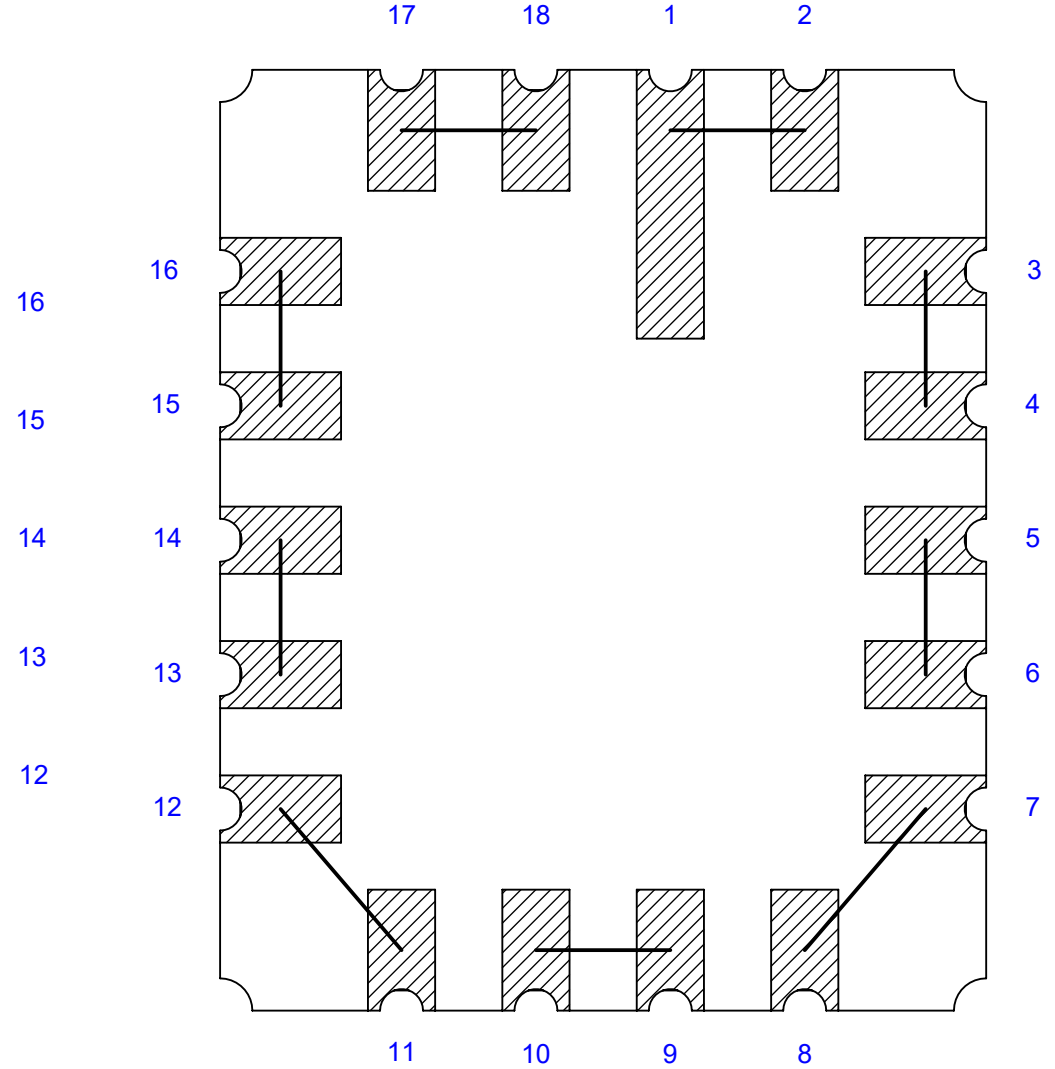

TOP VIEW

BOTTOM VIEW

DAISY CHAIN NET LIST	
FROM / TO	FROM / TO
1 ~ 2	11 ~ 12
3 ~ 4	13 ~ 14
5 ~ 6	15 ~ 16
7 ~ 8	17 ~ 18
9 ~ 10	

TopLine®			
TITLE LCC18B50R.28x.35			
SCALE 14:1	SIZE A	DRAWING NO. 141800	REV A
DO NOT SCALE DRAWING			SHEET 2 OF 5