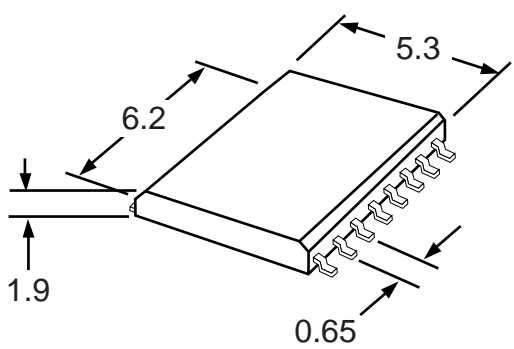

Part # **SSOP16M25**
 Leads **16** Pitch **0.65mm**
 Body Size **5.3mm**

TopLineTM
 Tel1-714-898-3830
 info@topline.tv

Top View

PC Board

Dimensions = mm

Quick View

Side View Detail