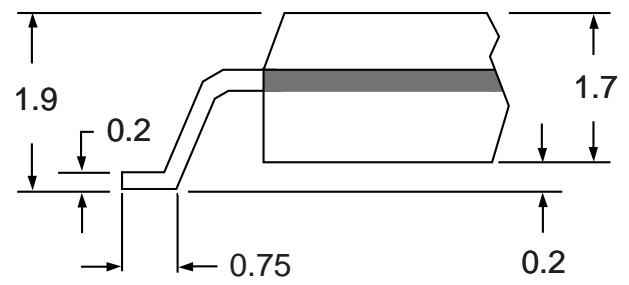

Part # **SSOP16M25**
 Leads **16** Pitch **0.65mm**
 Body Size **5.3mm**

TopLineTM
 Tel1-714-898-3830
 info@topline.tv

Top View

PC Board

Dimensions = mm

Quick View

Side View Detail