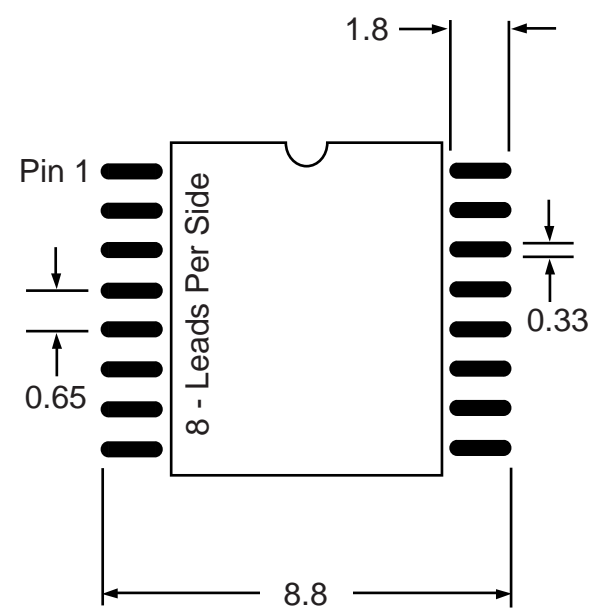

Part # **SSOP16M25**
 Leads **16** Pitch **0.65mm**
 Body Size **5.3mm**

TopLineTM
 Tel1-714-898-3830
 info@topline.tv

Top View

PC Board

Dimensions = mm

Quick View

Side View Detail