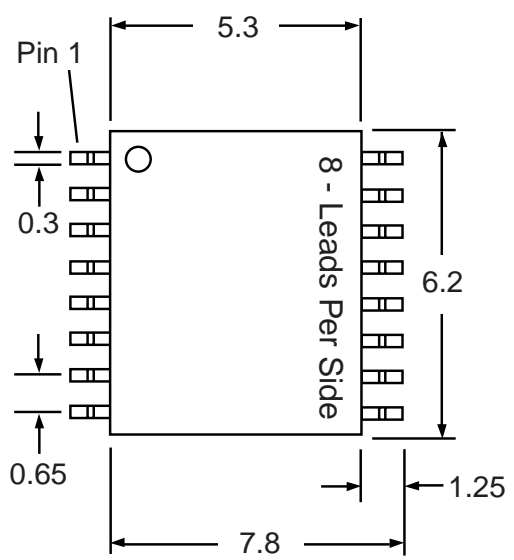

Part # **SSOP16M25**
 Leads **16** Pitch **0.65mm**
 Body Size **5.3mm**

TopLineTM
 Tel1-714-898-3830
 info@topline.tv

Top View

PC Board

Dimensions = mm

Quick View

Side View Detail