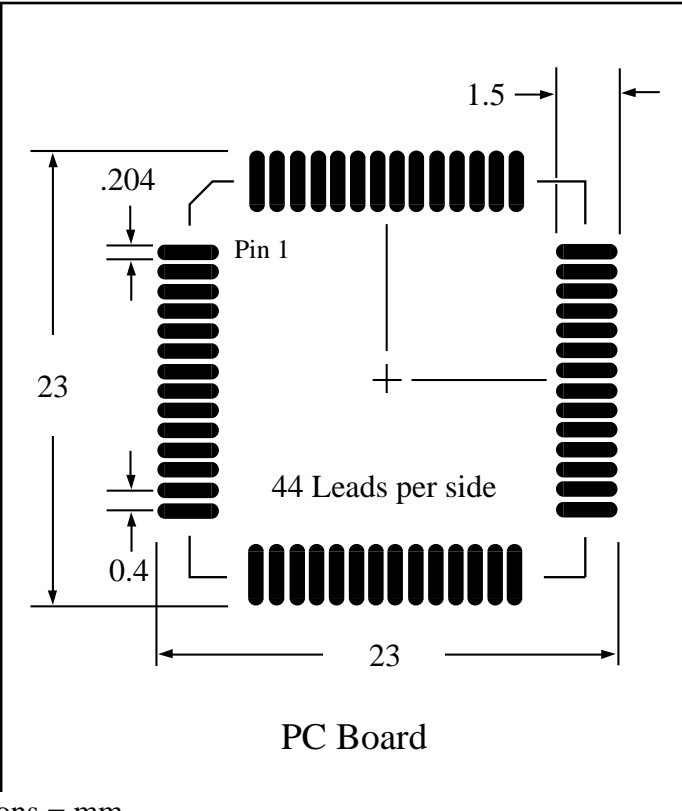

Part # **TQFP176T15.7**  
 Leads **176** Pitch **0.4mm**  
 Body Size **20mm SQ**

Available RoHS Pb-Free

Tel 1-800-776-9888  
 info@topline.tv

Dimensions = mm