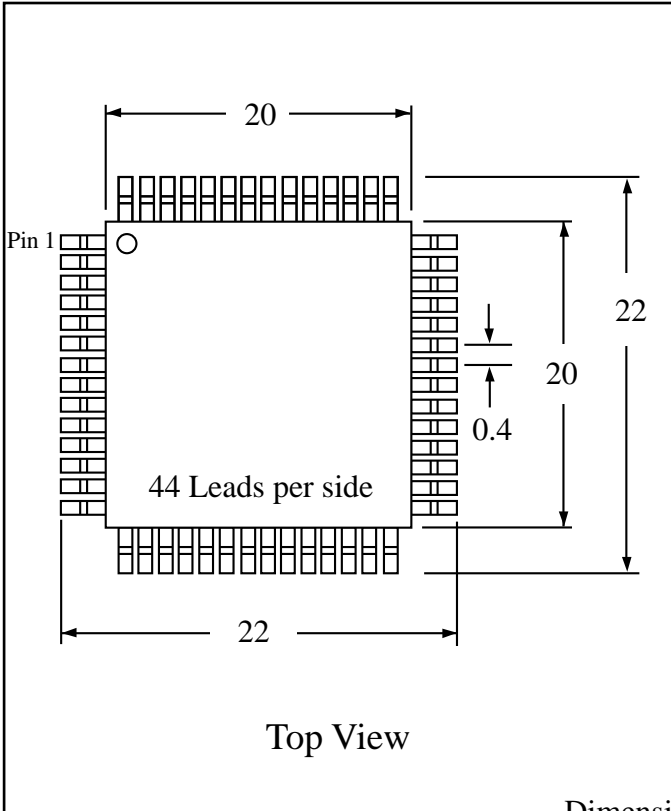

Part # **TQFP176T15.7**  
 Leads **176** Pitch **0.4mm**  
 Body Size **20mm SQ**

Available RoHS Pb-Free

Tel 1-800-776-9888  
 info@topline.tv

Dimensions = mm