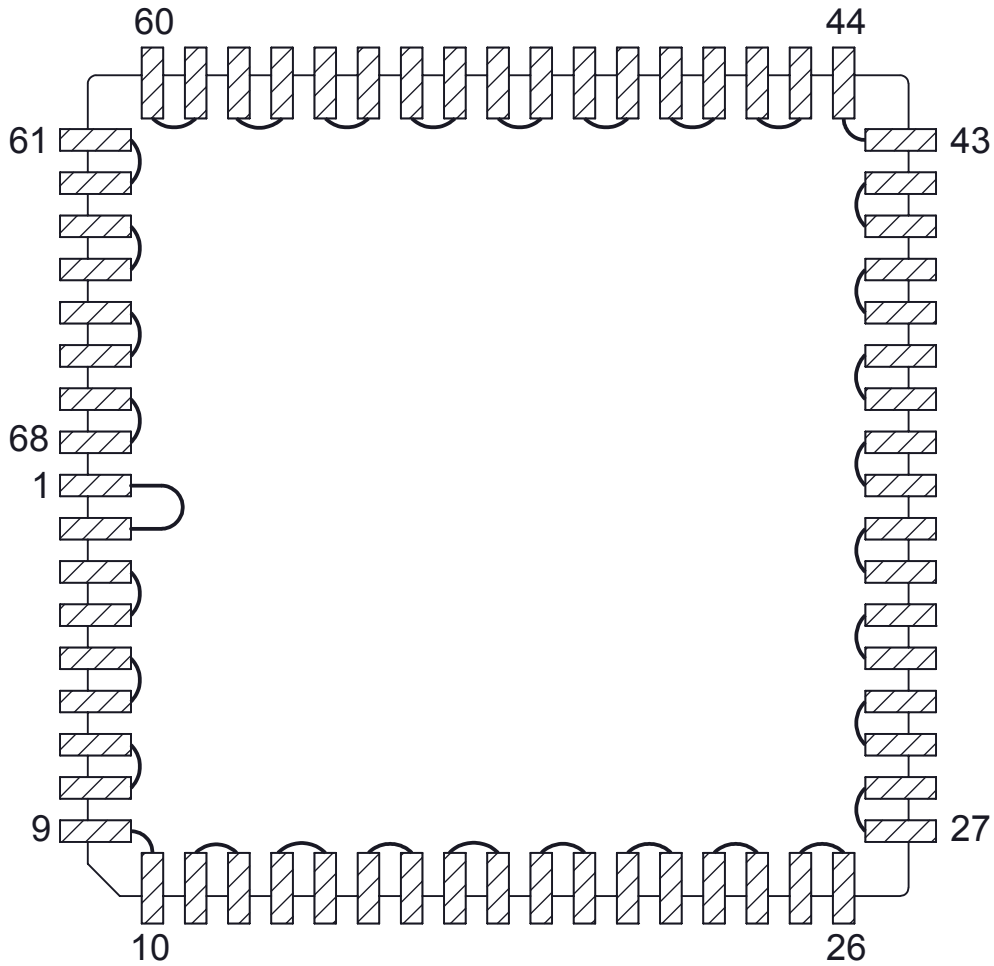

PLCC68 - DAISY CHAIN TOP VIEW (INTERNAL CONNECTIONS)

DAISY CHAIN NET LIST

PINS	PINS	PINS	PINS	PINS	PINS
1 ~ 2	3 ~ 4	25 ~ 26	37 ~ 38	49 ~ 50	61 ~ 62
5 ~ 6	7 ~ 8	27 ~ 28	39 ~ 40	51 ~ 52	63 ~ 64
9 ~ 10	11 ~ 12	29 ~ 30	41 ~ 42	53 ~ 54	65 ~ 66
13 ~ 14	15 ~ 16	31 ~ 32	43 ~ 44	55 ~ 56	67 ~ 68
17 ~ 18	19 ~ 20	33 ~ 34	45 ~ 46	57 ~ 58	
21 ~ 22	23 ~ 24	35 ~ 36	47 ~ 48	59 ~ 60	

NOTES:

1. DAISY CHAIN WIRE BONDED TO INTERNAL PADS.
2. SEE NET LIST FOR CONNECTIONS BETWEEN PINS.
3. DRAWING NOT TO SCALE.

TopLine®

TITLE			
PLCC68 - DAISY CHAIN PIN CONNECTIONS			
SCALE	SIZE	DRAWING NO.	REV
	A	126808	A
DO NOT SCALE DRAWING			SHEET 1 OF 1