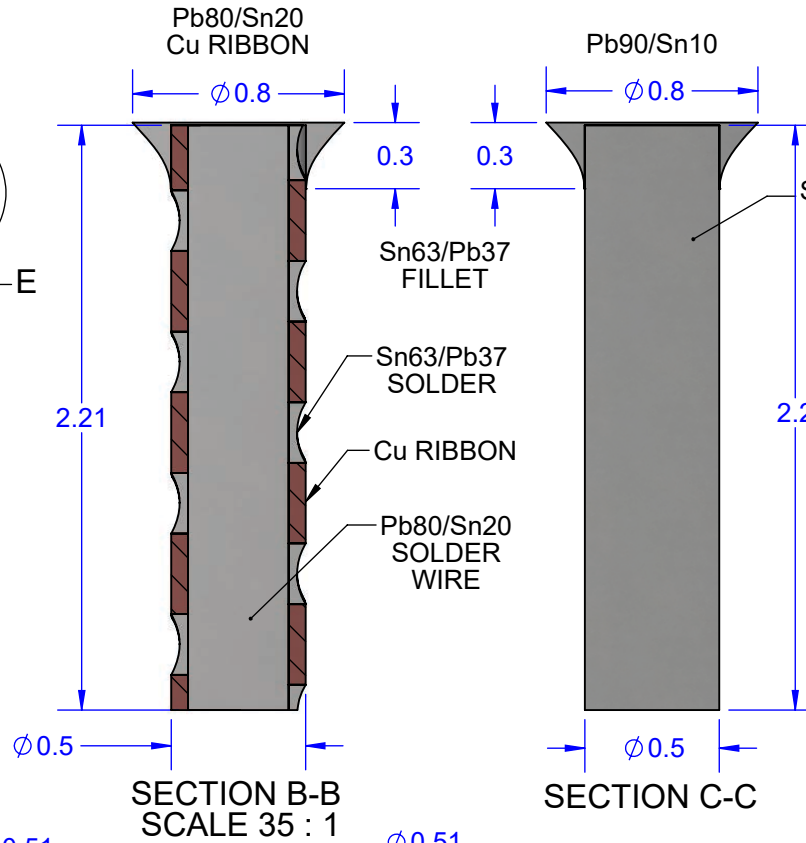

DAISY CHAIN PATTERN PAD (COLUMN VIEW)

TopLine®			
TITLE CCGA1509T1.0A-DC396D COLUMN GRID ARRAY			
SCALE 4:1	SIZE A	DRAWING NO. 160183	REV A
DO NOT SCALE DRAWING		SHEET 2 OF 10	

DAISY CHAIN PATTERN BOTTOM X-RAY VIEWED FROM TOP

TopLine®			
TITLE		CCGA1509T1.0A-DC396D COLUMN GRID ARRAY	
SCALE	SIZE	DRAWING NO.	REV
4:1	A	160183	A
DO NOT SCALE DRAWING			SHEET 3 OF 10

SOLDER PIN OPTIONS

DETAIL E
SCALE 6 : 1

TopLine®			
TITLE CCGA1509T1.0A-DC396D COLUMN GRID ARRAY			
SCALE 2:1	SIZE A	DRAWING NO. 160183	REV A
DO NOT SCALE DRAWING			SHEET 4 OF 10