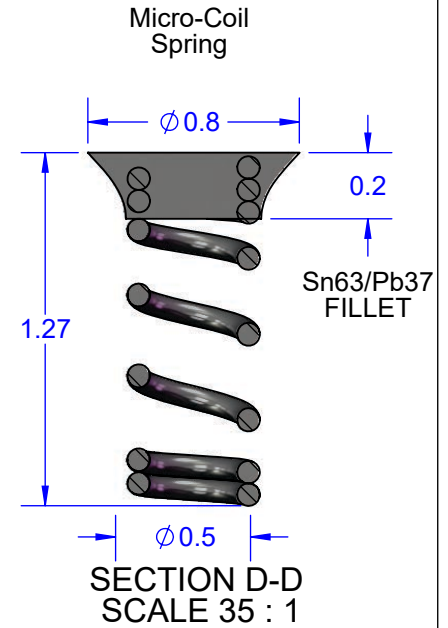

DAISY CHAIN PATTERN PAD (COLUMN VIEW)

TopLine®			
TITLE CCGA1509T1.0A-DC396D COLUMN GRID ARRAY			
SCALE 4:1	SIZE A	DRAWING NO. 160183	REV A
DO NOT SCALE DRAWING		SHEET 2 OF 10	

DAISY CHAIN PATTERN BOTTOM X-RAY VIEWED FROM TOP

TopLine®			
TITLE		CCGA1509T1.0A-DC396D COLUMN GRID ARRAY	
SCALE	SIZE	DRAWING NO.	REV
4:1	A	160183	A
DO NOT SCALE DRAWING			SHEET 3 OF 10

SOLDER PIN OPTIONS

DETAIL E
SCALE 6 : 1

TopLine®			
TITLE CCGA1509T1.0A-DC396D COLUMN GRID ARRAY			
SCALE 2:1	SIZE A	DRAWING NO. 160183	REV A
DO NOT SCALE DRAWING			SHEET 4 OF 10