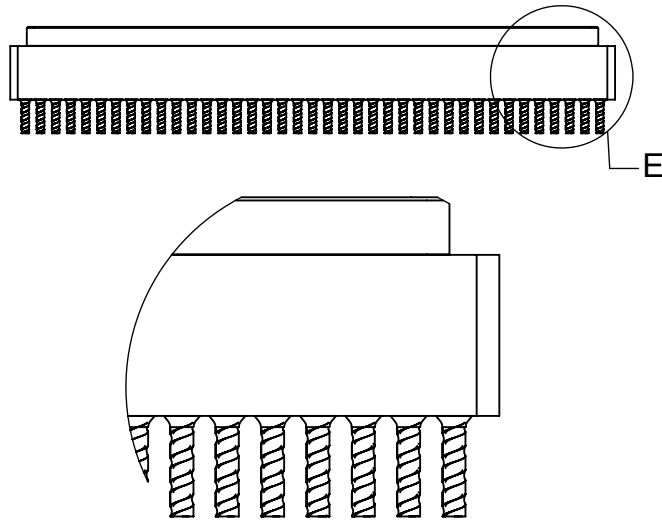

DAISY CHAIN PATTERN PAD (COLUMN VIEW)

TopLine®			
TITLE CCGA1509T1.0A-DC396D COLUMN GRID ARRAY			
SCALE 4:1	SIZE A	DRAWING NO. 160183	REV A
DO NOT SCALE DRAWING		SHEET 2 OF 10	

DAISY CHAIN PATTERN BOTTOM X-RAY VIEWED FROM TOP

TopLine®			
TITLE		CCGA1509T1.0A-DC396D COLUMN GRID ARRAY	
SCALE	SIZE	DRAWING NO.	REV
4:1	A	160183	A
DO NOT SCALE DRAWING			SHEET 3 OF 10

SOLDER PIN OPTIONS

DETAIL E
SCALE 6 : 1

TopLine®			
TITLE CCGA1509T1.0A-DC396D COLUMN GRID ARRAY			
SCALE 2:1	SIZE A	DRAWING NO. 160183	REV A
DO NOT SCALE DRAWING			SHEET 4 OF 10