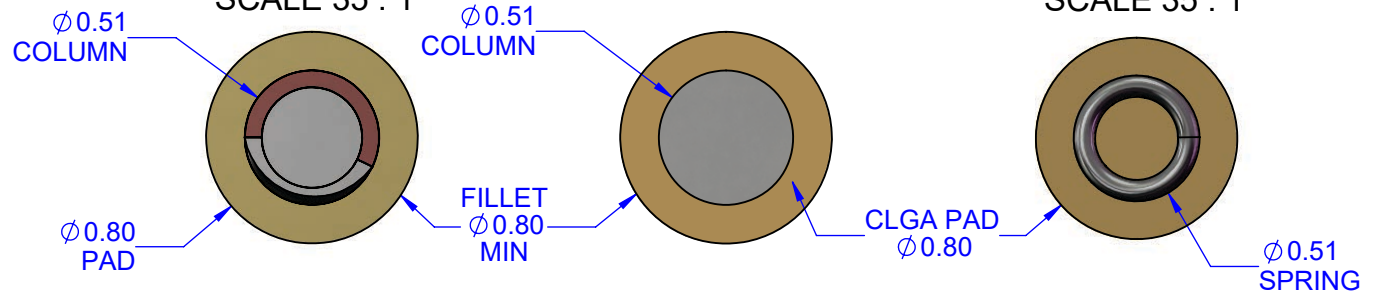

DAISY CHAIN PATTERN PAD (COLUMN VIEW)

TopLine®			
TITLE CCGA1509T1.0A-DC396D COLUMN GRID ARRAY			
SCALE 4:1	SIZE A	DRAWING NO. 160183	REV A
DO NOT SCALE DRAWING		SHEET 2 OF 10	

DAISY CHAIN PATTERN BOTTOM X-RAY VIEWED FROM TOP

TopLine®			
TITLE		CCGA1509T1.0A-DC396D COLUMN GRID ARRAY	
SCALE	SIZE	DRAWING NO.	REV
4:1	A	160183	A
DO NOT SCALE DRAWING			SHEET 3 OF 10

SOLDER PIN OPTIONS

DETAIL E
SCALE 6 : 1

TopLine®			
TITLE CCGA1509T1.0A-DC396D COLUMN GRID ARRAY			
SCALE 2:1	SIZE A	DRAWING NO. 160183	REV A
DO NOT SCALE DRAWING			SHEET 4 OF 10