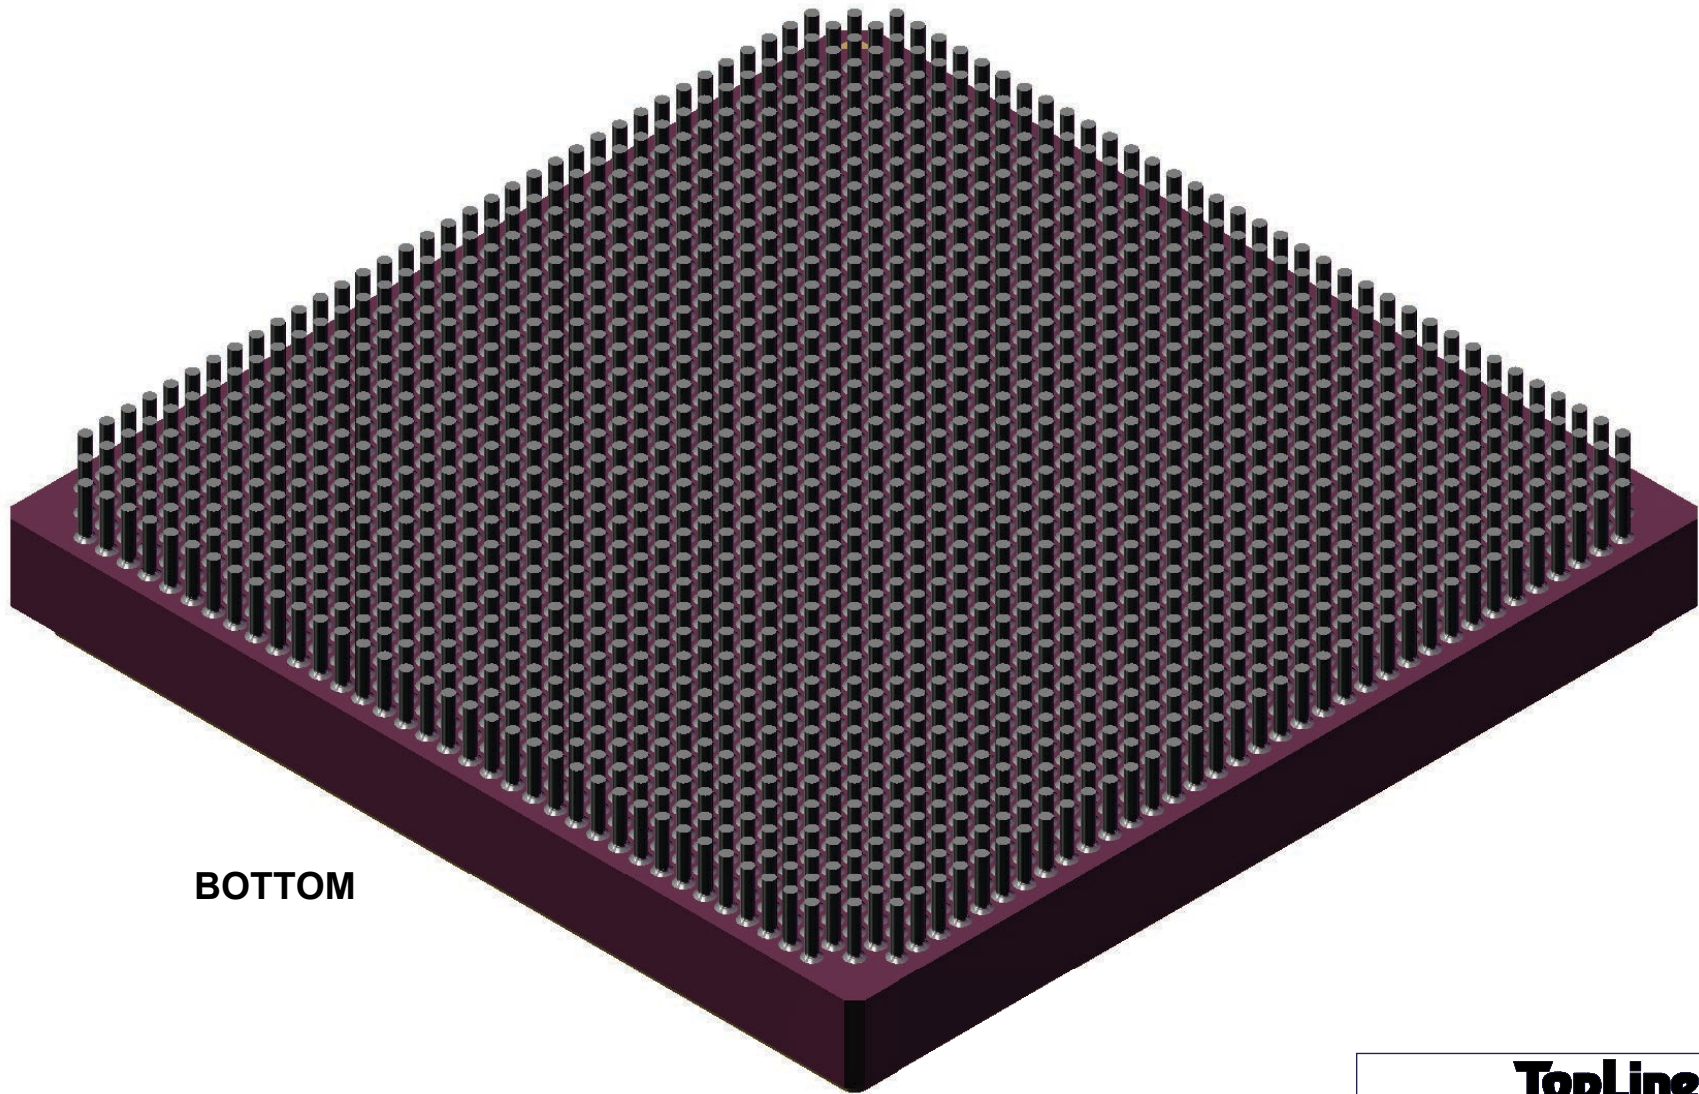

**CCGA1509T1.0A-DC396D
Pb90 Sn10 COLUMNS**

BOTTOM

TopLine®

TITLE CCGA1509T1.0A-DC396D
COLUMN GRID ARRAY

SCALE 4:1	SIZE A	DRAWING NO. 160183	REV A

DO NOT SCALE DRAWING

SHEET 10 OF 10