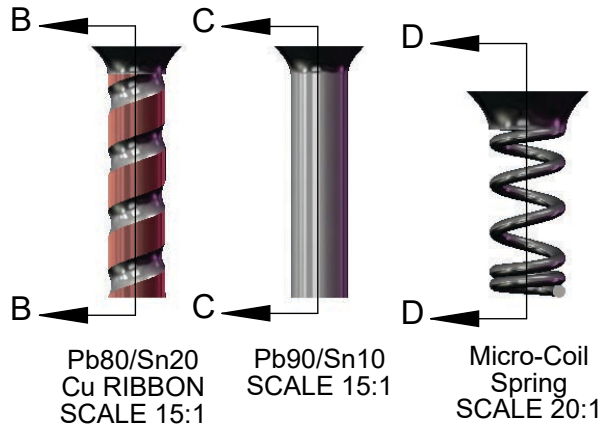

DAISY CHAIN PATTERN PAD (COLUMN VIEW)

TopLine®			
TITLE CCGA1509T1.0A-DC396D COLUMN GRID ARRAY			
SCALE 4:1	SIZE A	DRAWING NO. 160183	REV A
DO NOT SCALE DRAWING		SHEET 2 OF 10	

DAISY CHAIN PATTERN BOTTOM X-RAY VIEWED FROM TOP

TopLine®			
TITLE		CCGA1509T1.0A-DC396D COLUMN GRID ARRAY	
SCALE	SIZE	DRAWING NO.	REV
4:1	A	160183	A
DO NOT SCALE DRAWING			SHEET 3 OF 10

SOLDER PIN OPTIONS

DETAIL E
SCALE 6 : 1

TopLine®			
TITLE CCGA1509T1.0A-DC396D COLUMN GRID ARRAY			
SCALE 2:1	SIZE A	DRAWING NO. 160183	REV A
DO NOT SCALE DRAWING			SHEET 4 OF 10