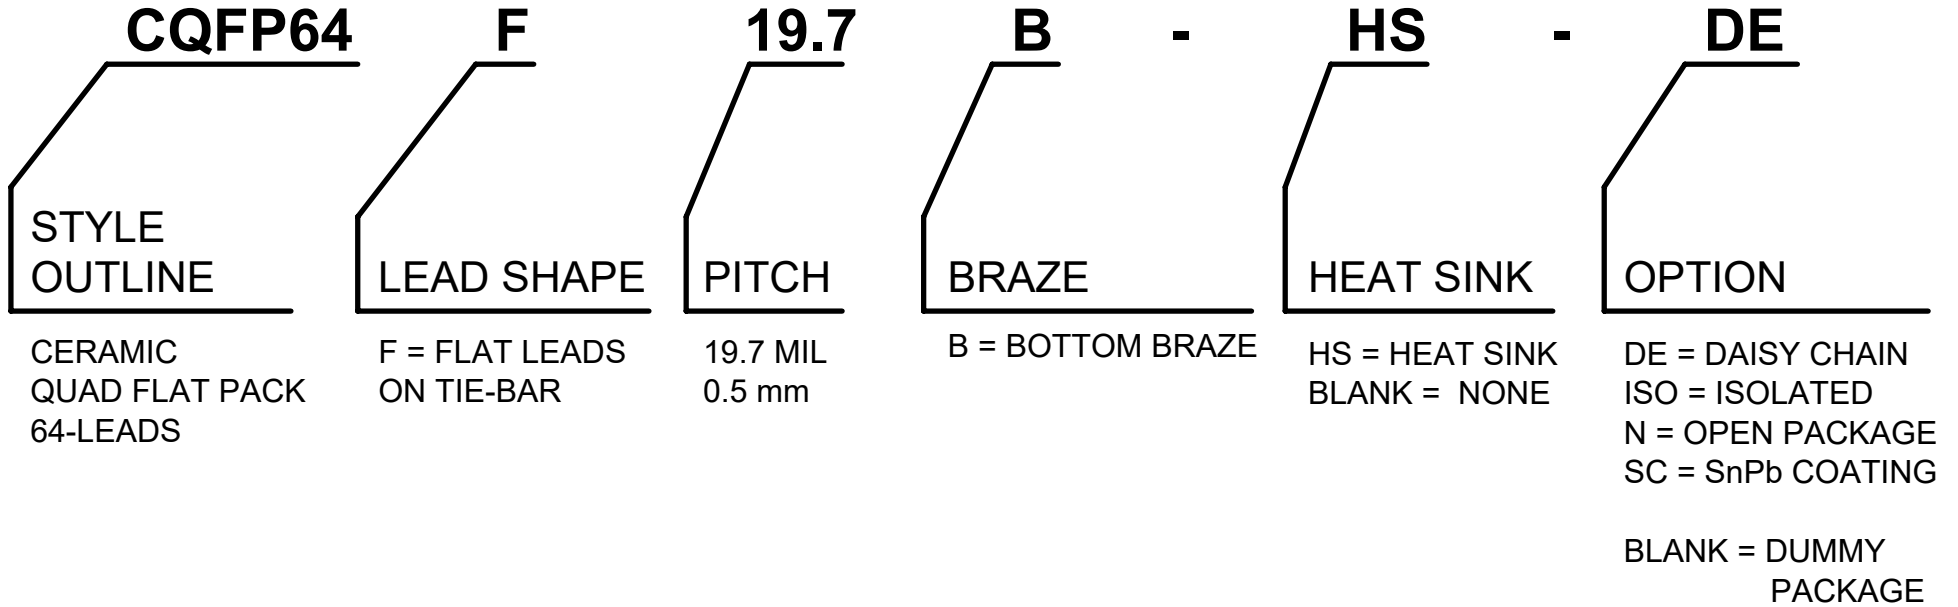

DAISY CHAIN NET LIST (OPTIONAL)

FROM	TO
1	2
3	4
5	6
7	8
9	10
11	12
13	14
15	16
17	18
19	20
21	22
23	24
25	26
27	28
29	30
31	32

FROM	TO
33	34
35	36
37	38
39	40
41	42
43	44
45	46
47	48
49	50
51	52
53	54
55	56
57	58
59	60
61	62
63	64

SCALE 5:1	SIZE A	DRAWING NO. 176400	REV A
--------------	-----------	-----------------------	----------

DO NOT SCALE DRAWING

SHEET 5 OF 6

PART NUMBERING SYSTEM

PART NUMBER	DAISY CHAIN	PLATING	SEALED WITH LID
CQFP64F19.7B-HS	NO	GOLD	YES
CQFP64F19.7B-HS-SC	NO	SnPb	YES
CQFP64F19.7B-HS-DE	YES	GOLD	YES
CQFP64F19.7B-HS-DE-SC	YES	SnPb	YES
CQFP64F19.7B-HS-N228	NO	GOLD	NO