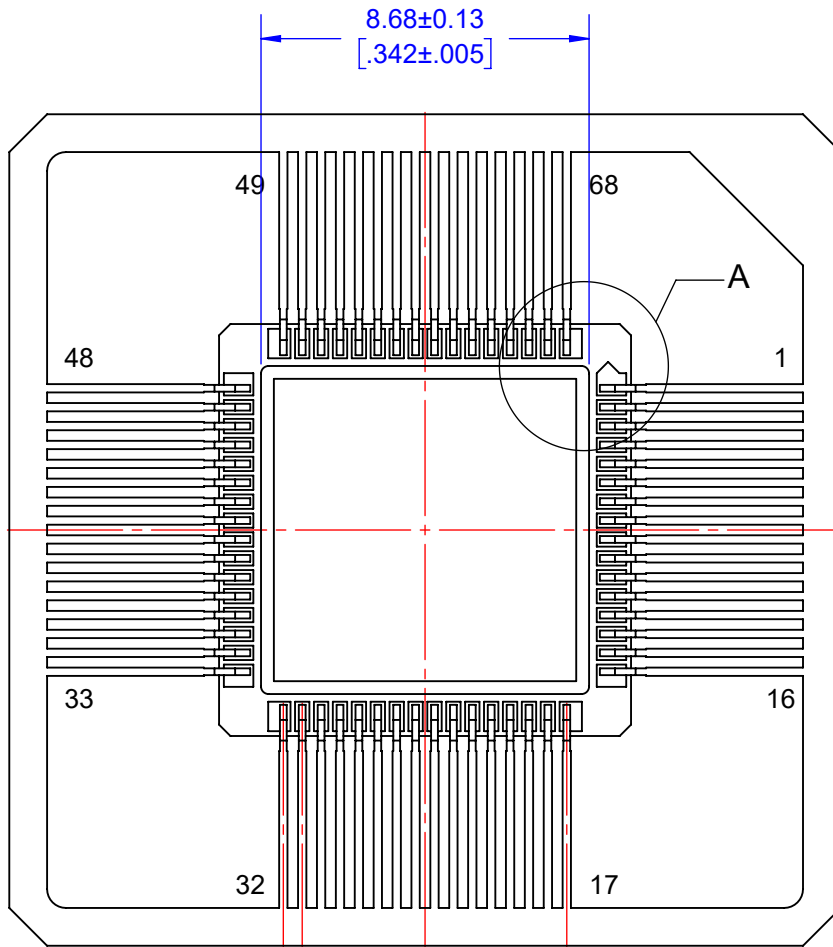

Notes: (Unless Otherwise Specified).

- 1) DIMENSIONS: MM [INCH].
- 2) FLAT LEADS ON ALLOY 42 TIE BAR.
- 3) ALL EXPOSED METAL GOLD PLATED (Au).
60 micro-inch thick gold.

APPROVALS	DATE	TopLine®			
DRAWN T. Au	4/15/2023				
ENG M. Hart	4/15/2023	TITLE CQFP64F19.7B-HS 64L P=0.5mm			
MFG		SCALE	SIZE	DRAWING NO.	REV
QA		5:1	A	176400	A
CUST		DO NOT SCALE DRAWING			SHEET 1 OF 6
REVISED					

BOTTOM SIDE

0.50 ± 0.05
 $[\ .0197 \pm 0.003]$
 (AT TIE BAR)

7.50 ± 0.13
 $[\ .295 \pm .005]$
 $P = 0.50 \times 15$
 $[P = .020 \times 15]$
 (AT TIE BAR)

PACKAGE LAYERS

NOTES:

1. GOLD PLATE 3.05~5.72μm MIN [120~225 μINCH]
2.0μm MIN [80 μINCH MIN] NICKEL.
2. GND PAD TO BE ELECTRICALLY CONNECTED TO H/S & S/R.

TopLine®			
TITLE		CQFP64F19.7B-HS 64L P=0.5mm	
SCALE	SIZE	DRAWING NO.	REV
4:1	A	176400	A
DO NOT SCALE DRAWING			SHEET 2 OF 6

DETAIL A
SCALE 20 : 1

DETAIL B
SCALE 20 : 1

TopLine®			
TITLE		CQFP64F19.7B-HS 64L P=0.5mm	
SCALE	SIZE	DRAWING NO.	REV
20:1	A	176400	A
DO NOT SCALE DRAWING			SHEET 3 OF 6

TopLine[®]			
TITLE		CQFP64F19.7B-HS 64L P=0.5mm	
SCALE	SIZE	DRAWING NO.	REV
NONE	A	176400	A
DO NOT SCALE DRAWING			SHEET 4 OF 6

**MODELS
WITH LID**

CAVITY VIEW

BOTTOM VIEW

TopLine®

TITLE CQFP64F19.7B-HS
64L P=0.5mm