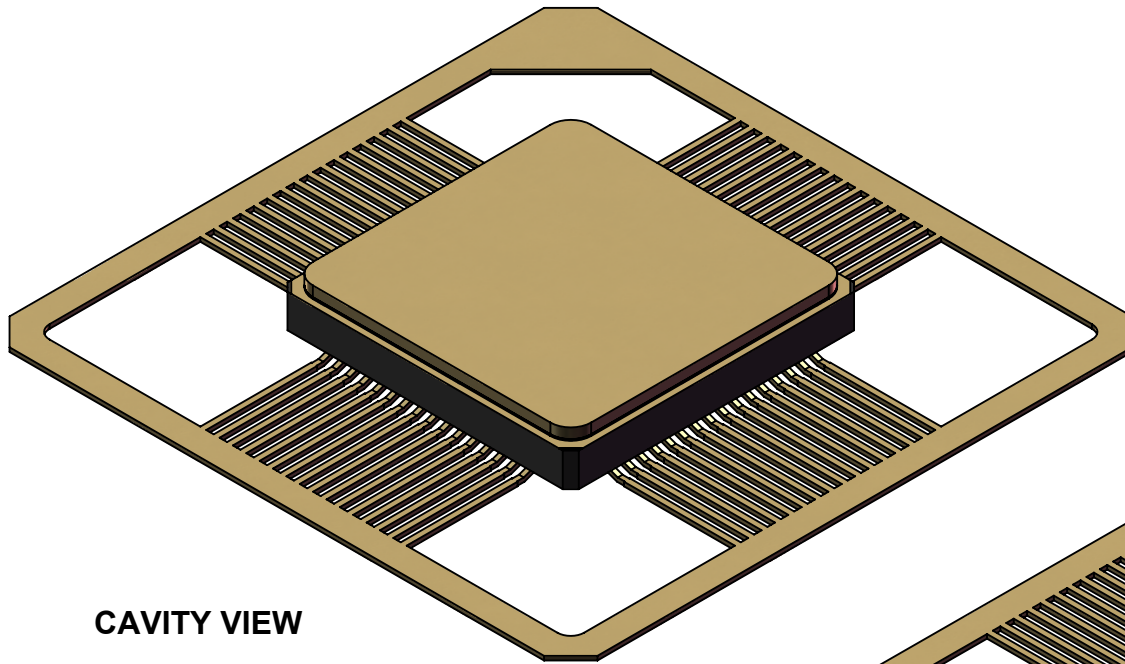

**MODELS
WITH LID**

CAVITY VIEW