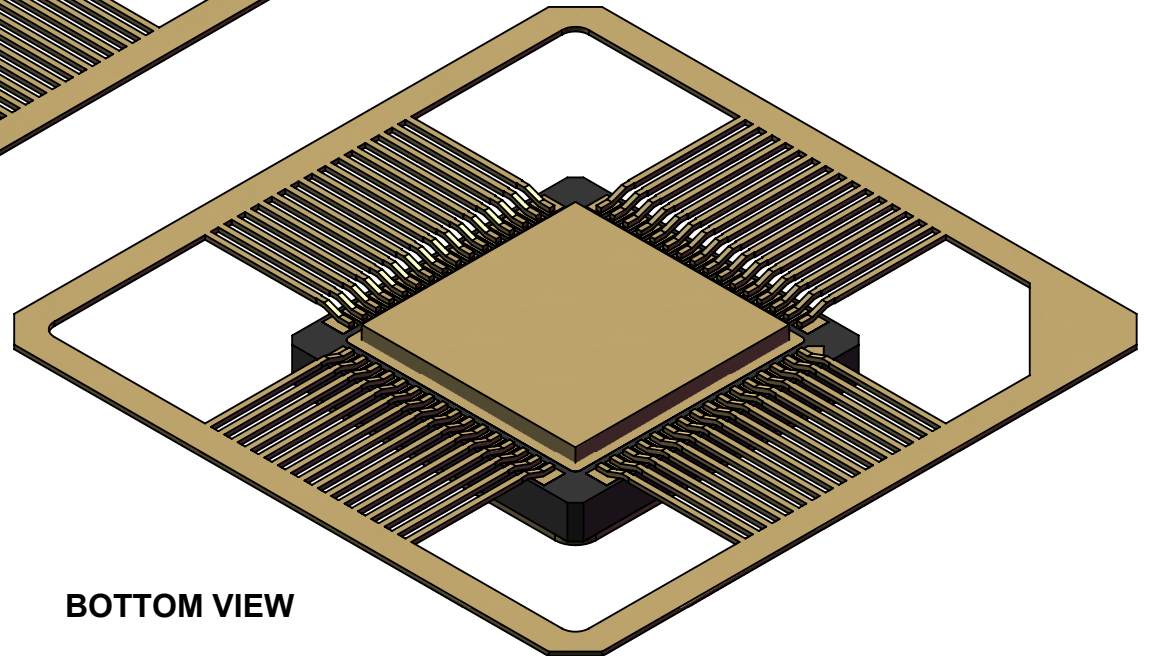

BOTTOM VIEW

TopLine®

TITLE CQFP64F19.7B-HS
64L P=0.5mm

SCALE 5:1	SIZE A	DRAWING NO. 176400	REV A

DO NOT SCALE DRAWING

SHEET 5 OF 6