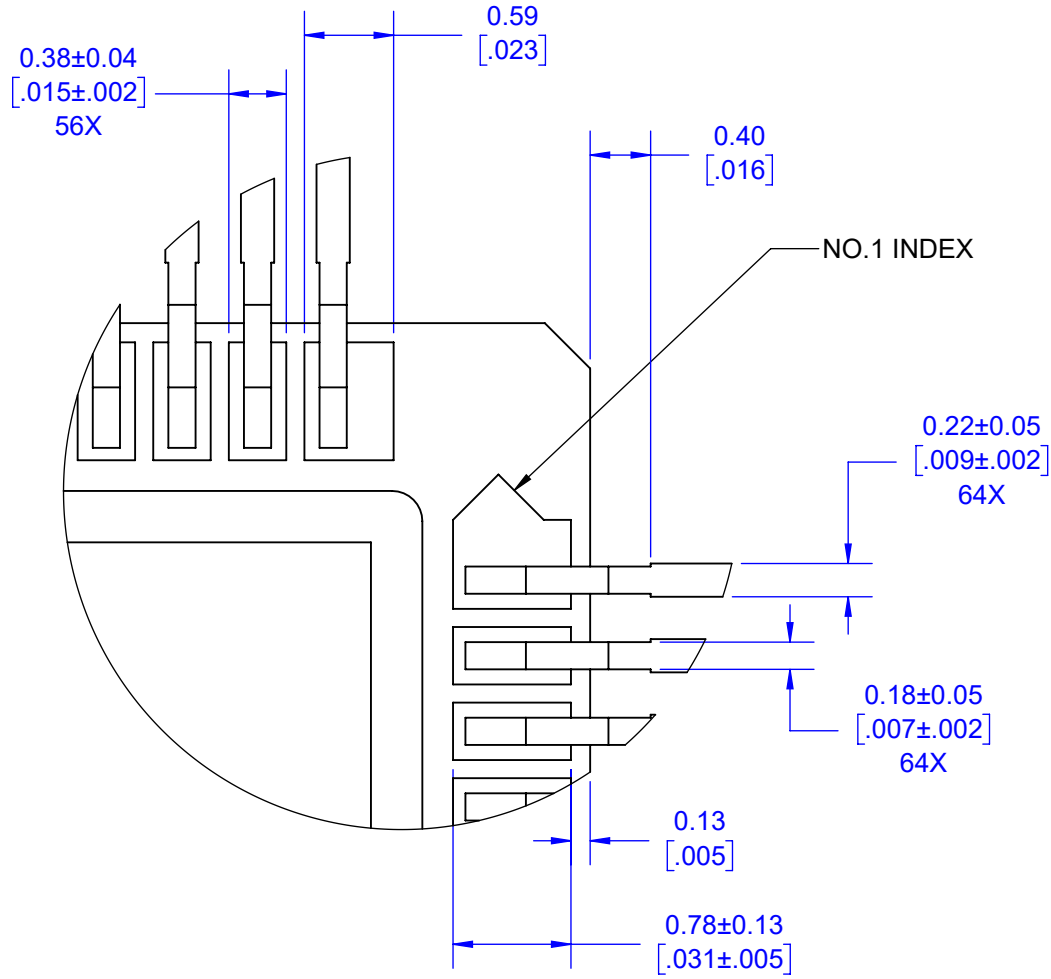

Notes: (Unless Otherwise Specified).

- 1) DIMENSIONS: MM [INCH].
- 2) FLAT LEADS ON ALLOY 42 TIE BAR.
- 3) ALL EXPOSED METAL GOLD PLATED (Au).
60 micro-inch thick gold.

APPROVALS	DATE	TopLine®			
DRAWN T. Au	4/15/2023				
ENG M. Hart	4/15/2023	TITLE CQFP64F19.7B-HS 64L P=0.5mm			
MFG		SCALE	SIZE	DRAWING NO.	REV
QA		5:1	A	176400	A
CUST		DO NOT SCALE DRAWING			SHEET 1 OF 6
REVISED					

BOTTOM SIDE

0.50 ± 0.05
 $[\ .0197 \pm 0.003]$
 (AT TIE BAR)

7.50 ± 0.13
 $[\ .295 \pm .005]$
 $P = 0.50 \times 15$
 $[P = .020 \times 15]$
 (AT TIE BAR)

PACKAGE LAYERS

NOTES:

1. GOLD PLATE 3.05~5.72μm MIN [120~225 μINCH]
2.0μm MIN [80 μINCH MIN] NICKEL.
2. GND PAD TO BE ELECTRICALLY CONNECTED TO H/S & S/R.

TopLine®			
TITLE		CQFP64F19.7B-HS 64L P=0.5mm	
SCALE	SIZE	DRAWING NO.	REV
4:1	A	176400	A
DO NOT SCALE DRAWING			SHEET 2 OF 6

DETAIL A
SCALE 20 : 1

DETAIL B
SCALE 20 : 1

TopLine®			
TITLE		CQFP64F19.7B-HS 64L P=0.5mm	
SCALE	SIZE	DRAWING NO.	REV
20:1	A	176400	A
DO NOT SCALE DRAWING			SHEET 3 OF 6

TopLine[®]			
TITLE		CQFP64F19.7B-HS 64L P=0.5mm	
SCALE	SIZE	DRAWING NO.	REV
NONE	A	176400	A
DO NOT SCALE DRAWING			SHEET 4 OF 6

**MODELS
WITH LID**

CAVITY VIEW

BOTTOM VIEW

TopLine®

TITLE CQFP64F19.7B-HS
64L P=0.5mm