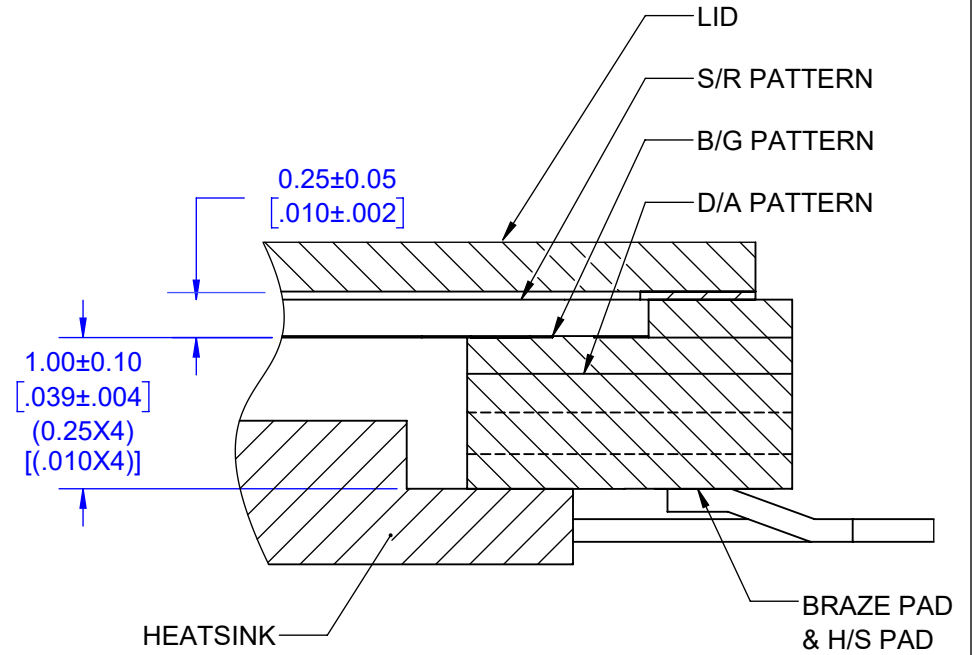

Notes: (Unless Otherwise Specified).

- 1) DIMENSIONS: MM [INCH].
- 2) FLAT LEADS ON ALLOY 42 TIE BAR.
- 3) ALL EXPOSED METAL GOLD PLATED (Au).
60 micro-inch thick gold.

APPROVALS	DATE	TopLine®			
DRAWN T. Au	4/15/2023				
ENG M. Hart	4/15/2023	TITLE CQFP64F19.7B-HS 64L P=0.5mm			
MFG		SCALE	SIZE	DRAWING NO.	REV
QA		5:1	A	176400	A
CUST		DO NOT SCALE DRAWING			SHEET 1 OF 6
REVISED					

BOTTOM SIDE

0.50 ± 0.05
 $[\ .0197 \pm 0.003]$
 (AT TIE BAR)

7.50 ± 0.13
 $[\ .295 \pm .005]$
 $P = 0.50 \times 15$
 $[P = .020 \times 15]$
 (AT TIE BAR)

PACKAGE LAYERS

NOTES:

1. GOLD PLATE 3.05~5.72μm MIN [120~225 μINCH]
2.0μm MIN [80 μINCH MIN] NICKEL.
2. GND PAD TO BE ELECTRICALLY CONNECTED TO H/S & S/R.

TopLine®			
TITLE		CQFP64F19.7B-HS 64L P=0.5mm	
SCALE	SIZE	DRAWING NO.	REV
4:1	A	176400	A
DO NOT SCALE DRAWING			SHEET 2 OF 6

DETAIL A
SCALE 20 : 1

DETAIL B
SCALE 20 : 1

TopLine®			
TITLE		CQFP64F19.7B-HS 64L P=0.5mm	
SCALE	SIZE	DRAWING NO.	REV
20:1	A	176400	A
DO NOT SCALE DRAWING			SHEET 3 OF 6

TopLine[®]			
TITLE		CQFP64F19.7B-HS 64L P=0.5mm	
SCALE	SIZE	DRAWING NO.	REV
NONE	A	176400	A
DO NOT SCALE DRAWING			SHEET 4 OF 6

**MODELS
WITH LID**

CAVITY VIEW

BOTTOM VIEW

TopLine®

TITLE CQFP64F19.7B-HS
64L P=0.5mm