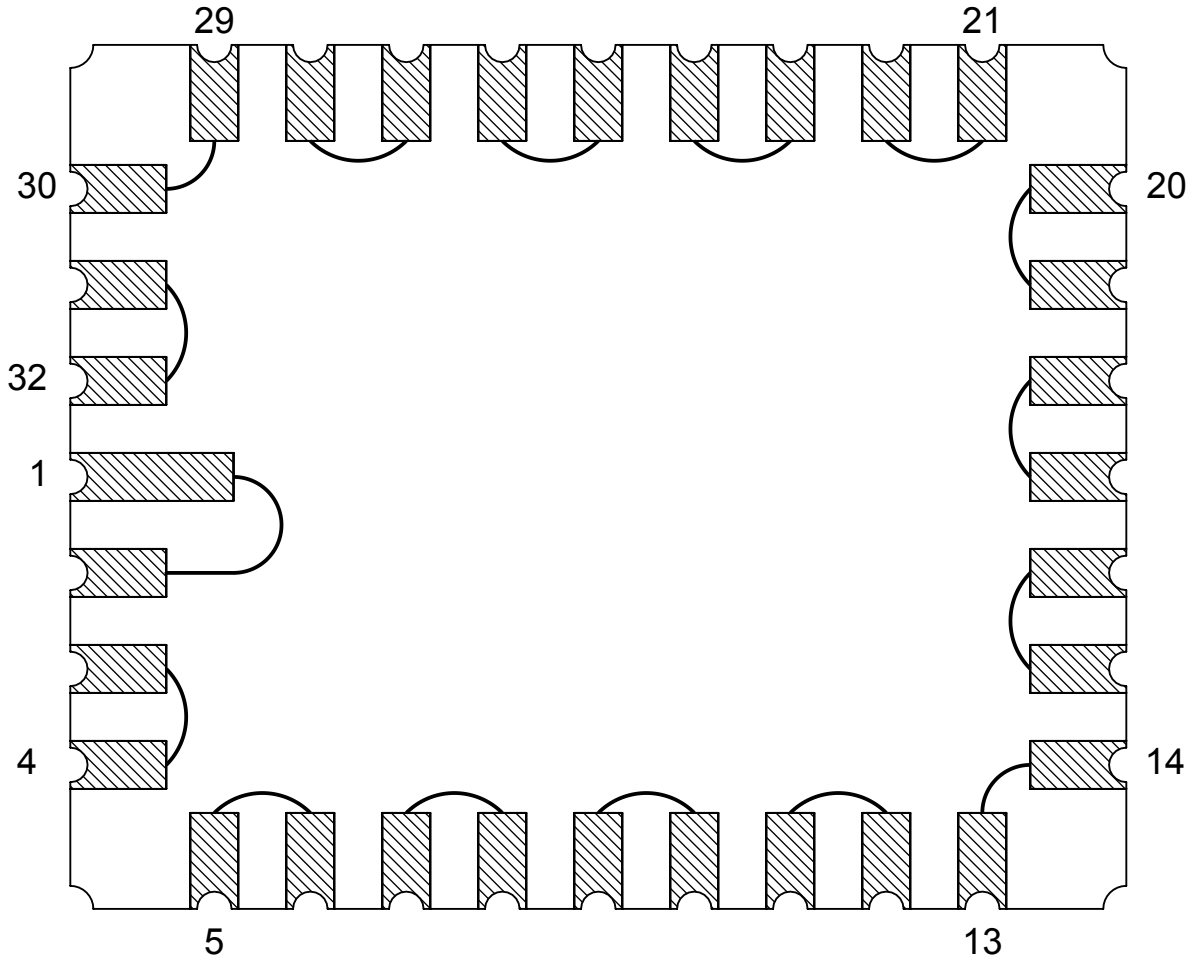

# LCC32 - DAISY CHAIN TOP VIEW (INTERNAL CONNECTIONS)

**NOTES:**

1. DAISY CHAIN WIRE BONDED TO INTERNAL PADS.
2. SEE NET LIST FOR CONNECTIONS BETWEEN PINS.
3. DRAWING NOT TO SCALE.

|  |           |                       |              |
|--|-----------|-----------------------|--------------|
| <b>TopLine<sup>®</sup></b>                   |           |                       |              |
| TITLE LCC32 - DAISY CHAIN<br>PIN CONNECTIONS |           |                       |              |
| SCALE  | SIZE<br>A | DRAWING NO.<br>123204 | REV<br>A     |
| DO NOT SCALE DRAWING                         |           |                       | SHEET 1 OF 1 |