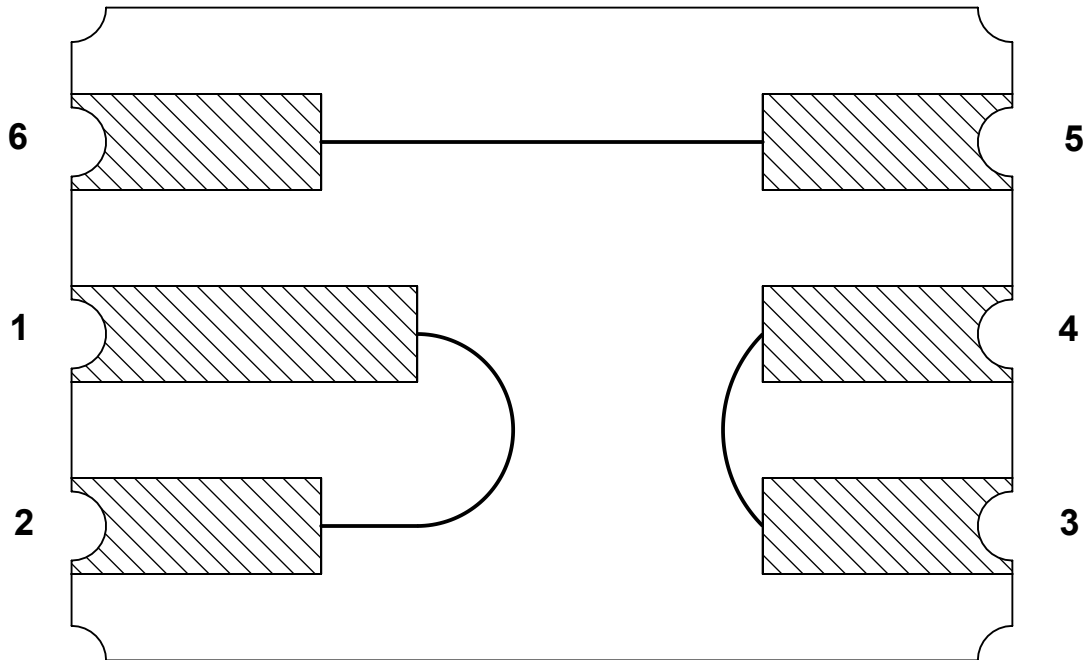

# LCC6 - DAISY CHAIN TOP VIEW (INTERNAL CONNECTIONS)

## DAISY CHAIN NET LIST

PINS	PINS
1 ~ 2	3 ~ 4
5 ~ 6	

**NOTES:**

1. DAISY CHAIN WIRE BONDED TO INTERNAL PADS.
2. SEE NET LIST FOR CONNECTIONS BETWEEN PINS.
3. DRAWING NOT TO SCALE.

<b>TopLine®</b>			
TITLE		LCC6 - DAISY CHAIN PIN CONNECTIONS	
SCALE	SIZE	DRAWING NO.	REV
	A	120604	A
DO NOT SCALE DRAWING			SHEET 1 OF 1