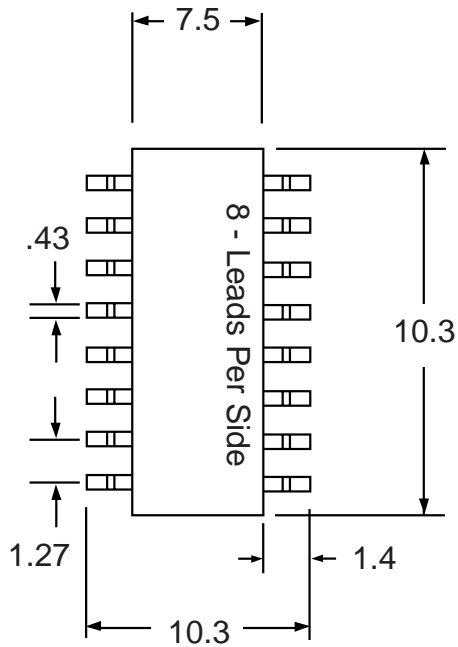

Part # **SOL16**

Leads **16** Pitch **1.27mm (.05")**

Body Size **300mil (7.5mm)**

TopLineTM

Tel 1-714-898-3830

info@topline.tv

Top View

PC Board

Dimensions = mm

Quick View

Side View Detail