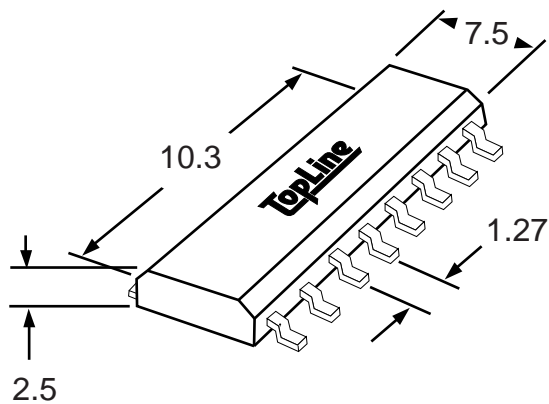

Part # **SOL16**

Leads **16** Pitch **1.27mm (.05")**

Body Size **300mil (7.5mm)**

TopLineTM

Tel 1-714-898-3830

info@topline.tv

Top View

PC Board

Dimensions = mm

Quick View

Side View Detail