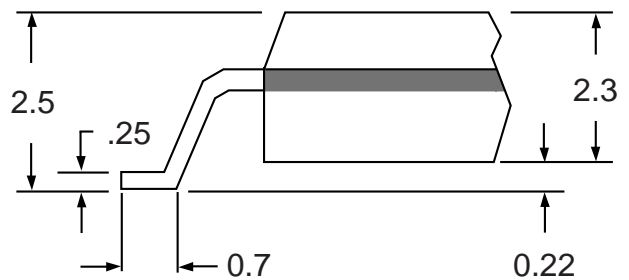

Part # **SOL16**

Leads **16** Pitch **1.27mm (.05")**

Body Size **300mil (7.5mm)**

TopLineTM

Tel 1-714-898-3830

info@topline.tv

Top View

PC Board

Dimensions = mm

Quick View

Side View Detail