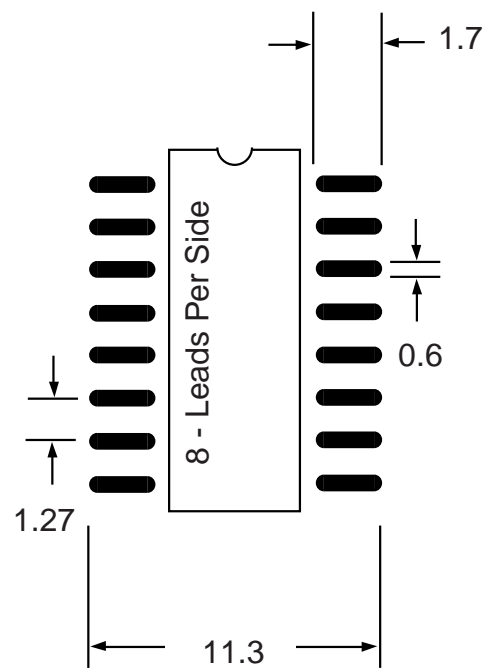

Part # **SOL16**

Leads **16** Pitch **1.27mm (.05")**

Body Size **300mil (7.5mm)**

TopLineTM

Tel 1-714-898-3830

info@topline.tv

Top View

PC Board

Dimensions = mm

Quick View

Side View Detail