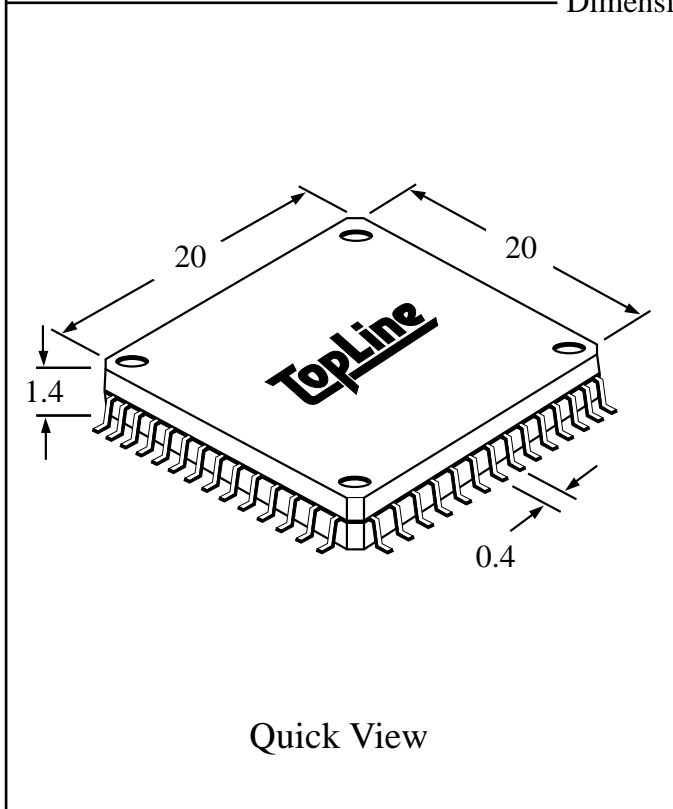

Part # **LQFP176T15.7**  
 Leads **176** Pitch **0.4mm**  
 Body Size **20mm SQ**

Available RoHS Pb-Free

Tel 1-800-776-9888  
 info@topline.tv

Dimensions = mm

### Ordering Steps:

- Step 1: Select outline body thickness LQFP (1.4mm).
- Step 2: Choose packaging. Tray is standard. Tape and Reel is available.
- Step 3: Select plating requirements. RoHS Pb-Free or SnPb
- Step 4: Select options according to your application. See chart below.