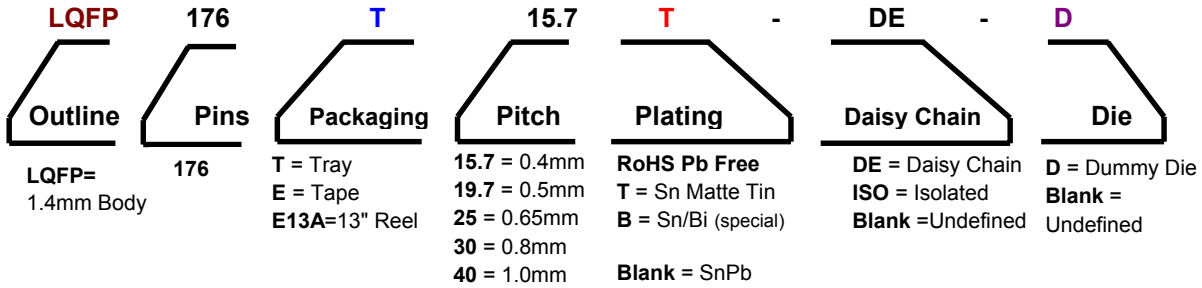

Part # **LQFP176T15.7**  
 Leads **176** Pitch **0.4mm**  
 Body Size **20mm SQ**

Available RoHS Pb-Free

Tel 1-800-776-9888  
 info@topline.tv

Dimensions = mm

### Ordering Steps:

- Step 1: Select outline body thickness LQFP (1.4mm).
- Step 2: Choose packaging. Tray is standard. Tape and Reel is available.
- Step 3: Select plating requirements. RoHS Pb-Free or SnPb
- Step 4: Select options according to your application. See chart below.

Part Number Packaged in Tray (Standard)	Options				Applications					
	Plating	Daisy Chain	Dummy Die	Isolated Pins	Mounting Practice	Rework Solder Practice	Reflow Temperature Profiling	Continuity Test	Life Cycle Test	S.I.R. Test
LQFP176T15.7	SnPb	No	No	No	x	x				
LQFP176T15.7T	Pb-Free	No	No	No	x	x				
LQFP176T15.7-DE-D	SnPb	Yes	Yes	No	x	x	x	x	x	
LQFP176T15.7T-DE-D	Pb-Free	Yes	Yes	No	x	x	x	x	x	
LQFP176T15.7-ISO	SnPb	No	No	Yes	x	x	x			x
LQFP176T15.7T-ISO	Pb-Free	No	No	Yes	x	x	x			x