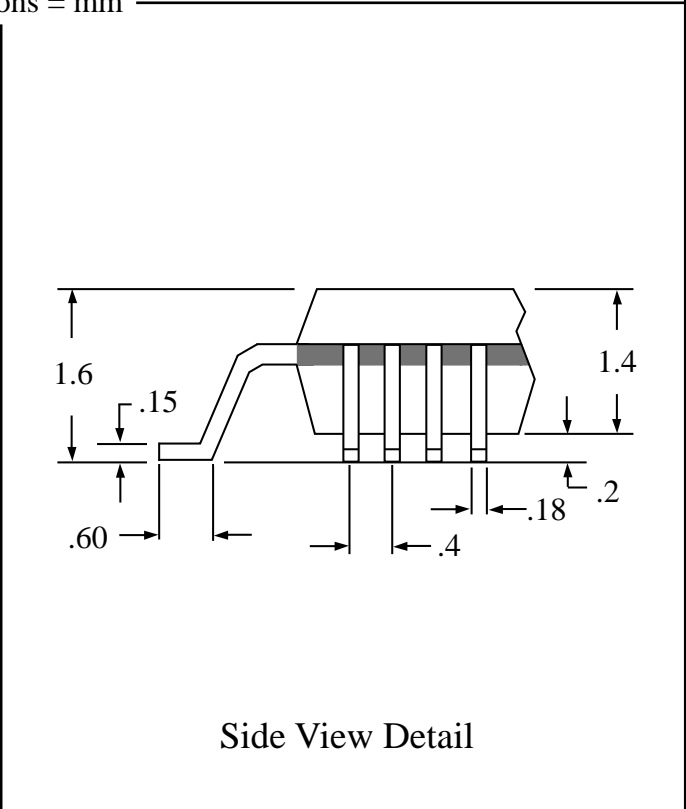

Part # **LQFP176T15.7**  
 Leads **176** Pitch **0.4mm**  
 Body Size **20mm SQ**

Available RoHS Pb-Free

Tel 1-800-776-9888  
 info@topline.tv

Dimensions = mm

### Ordering Steps:

- Step 1: Select outline body thickness LQFP (1.4mm).
- Step 2: Choose packaging. Tray is standard. Tape and Reel is available.
- Step 3: Select plating requirements. RoHS Pb-Free or SnPb
- Step 4: Select options according to your application. See chart below.