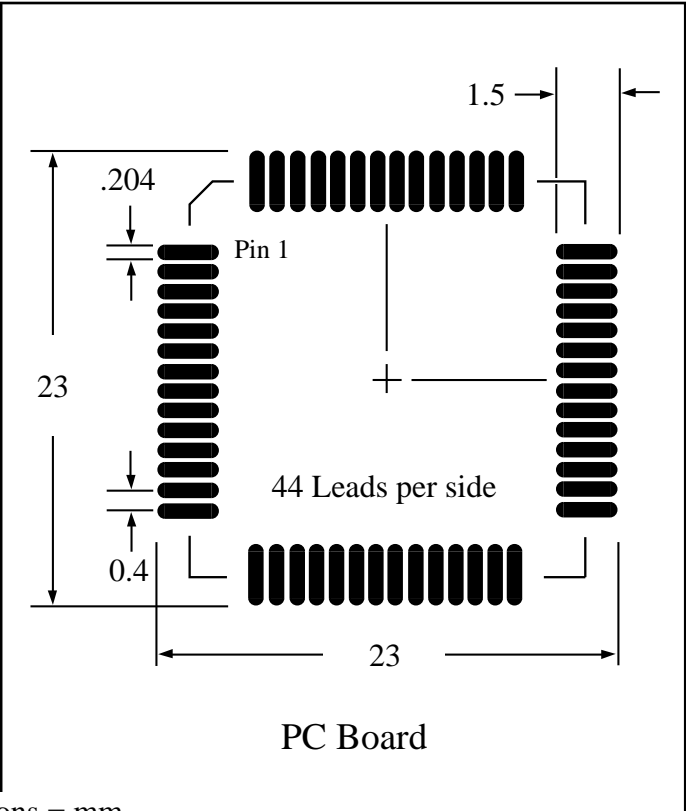

Part # **LQFP176T15.7**  
 Leads **176** Pitch **0.4mm**  
 Body Size **20mm SQ**

Available RoHS Pb-Free

Tel 1-800-776-9888  
 info@topline.tv

Dimensions = mm

### Ordering Steps:

- Step 1: Select outline body thickness LQFP (1.4mm).
- Step 2: Choose packaging. Tray is standard. Tape and Reel is available.
- Step 3: Select plating requirements. RoHS Pb-Free or SnPb
- Step 4: Select options according to your application. See chart below.

Part Number Packaged in Tray (Standard)	Options				Applications					
	Plating	Daisy Chain	Dummy Die	Isolated Pins	Mounting Practice	Rework Solder Practice	Reflow Temperature Profiling	Continuity Test	Life Cycle Test	S.I.R. Test
LQFP176T15.7	SnPb	No	No	No	x	x				
LQFP176T15.7T	Pb-Free	No	No	No	x	x				
LQFP176T15.7-DE-D	SnPb	Yes	Yes	No	x	x	x	x	x	
LQFP176T15.7T-DE-D	Pb-Free	Yes	Yes	No	x	x	x	x	x	
LQFP176T15.7-ISO	SnPb	No	No	Yes	x	x	x			x
LQFP176T15.7T-ISO	Pb-Free	No	No	Yes	x	x	x			x

Part Number Packaged in Tape and Reel	Options				Applications					
	Plating	Daisy Chain	Dummy Die	Isolated Pins	Mounting Practice	Rework Solder Practice	Reflow Temperature Profiling	Continuity Test	Life Cycle Test	S.I.R. Test
LQFP176E13A15.7	SnPb	No	No	No	x	x				
LQFP176E13A15.7T	Pb-Free	No	No	No	x	x				
LQFP176E13A15.7-DE-D	SnPb	Yes	Yes	No	x	x	x	x	x	
LQFP176E13A15.7T-DE-D	Pb-Free	Yes	Yes	No	x	x	x	x	x	
LQFP176E13A15.7-ISO	SnPb	No	No	Yes	x	x	x			x
LQFP176E13A15.7T-ISO	Pb-Free	No	No	Yes	x	x	x			x