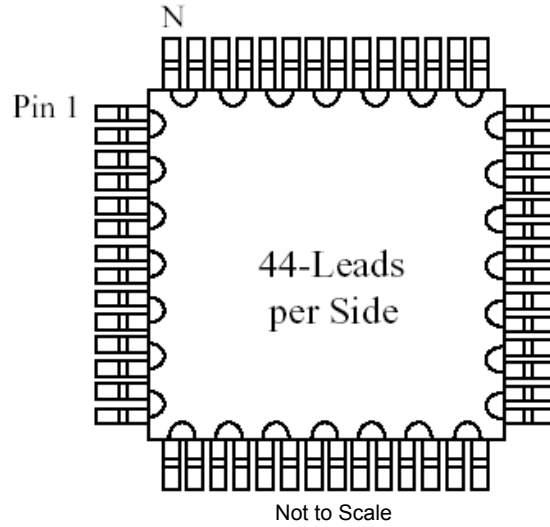

Daisy Chain LQFP176

Square Package

Daisy Chain Net List LQFP176

Net List	
From Pin	To Pin
1	2
3	4
5	6
7	8
9	10
11	12
13	14
15	16
17	18
19	20
21	22
23	24
25	26
27	28
29	30
31	32
33	34
35	36
37	38
39	40
41	42
43	44

Net List	
From Pin	To Pin
45	46
47	48
49	50
51	52
53	54
55	56
57	58
59	60
61	62
63	64
65	66
67	68
69	70
71	72
73	74
75	76
77	78
79	80
81	82
83	84
85	86
87	88

Net List	
From Pin	To Pin
89	90
91	92
93	94
95	96
97	98
99	100
101	102
103	104
105	106
107	108
109	110
111	112
113	114
115	116
117	118
119	120
121	122
123	124
125	126
127	128
129	130
131	132

Net List	
From Pin	To Pin
133	134
135	136
137	138
139	140
141	142
143	144
145	146
147	148
149	150
151	152
153	154
155	156
157	158
159	160
161	162
163	164
165	166
167	168
169	170
171	172
173	174
175	176

Visit www.TopLine.tv or email info@TopLine.tv for applications assistance.