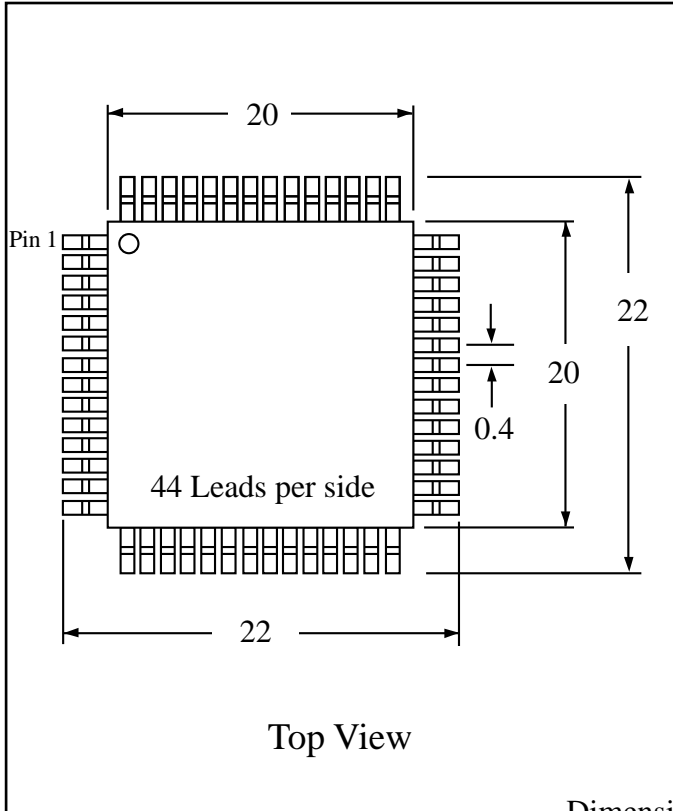

Part # **LQFP176T15.7**  
 Leads **176** Pitch **0.4mm**  
 Body Size **20mm SQ**

Available RoHS Pb-Free

Tel 1-800-776-9888  
 info@topline.tv

Dimensions = mm

### Ordering Steps:

- Step 1: Select outline body thickness LQFP (1.4mm).
- Step 2: Choose packaging. Tray is standard. Tape and Reel is available.
- Step 3: Select plating requirements. RoHS Pb-Free or SnPb
- Step 4: Select options according to your application. See chart below.