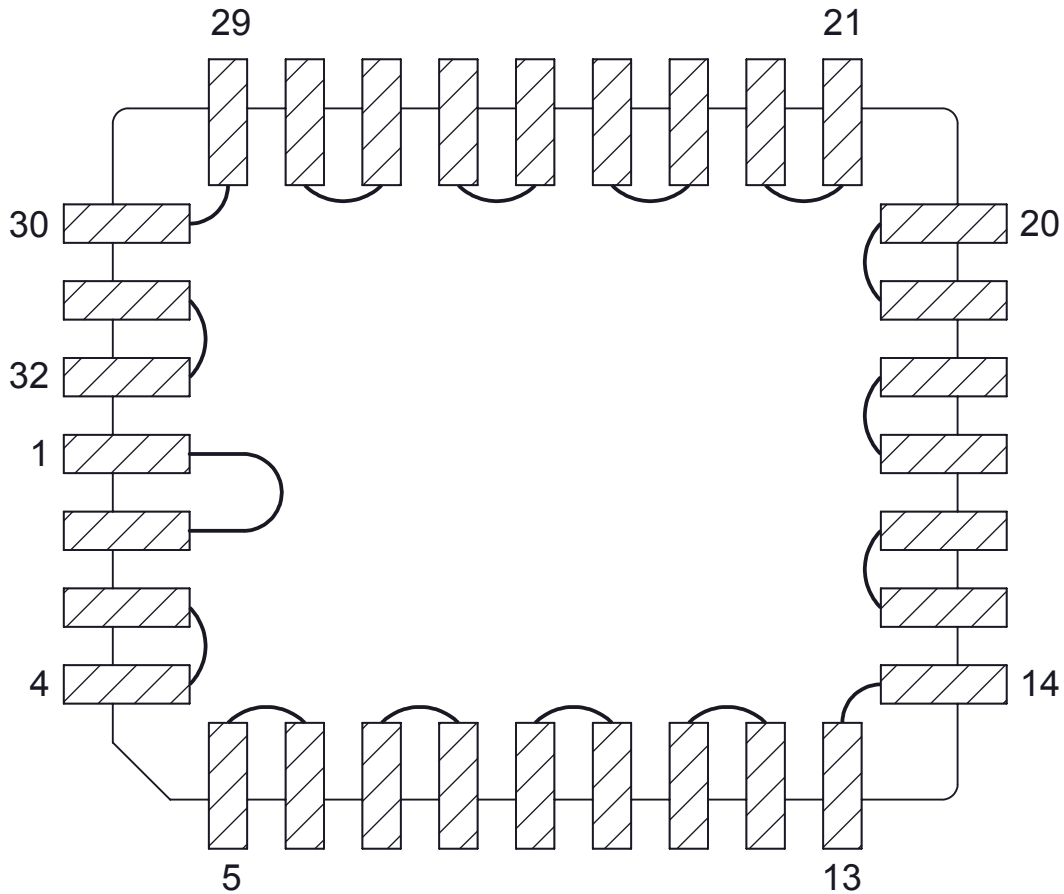

# PLCC32 - DAISY CHAIN TOP VIEW (INTERNAL CONNECTIONS)

DAISY CHAIN NET LIST		
PINS	PINS	PINS
1 ~ 2	3 ~ 4	25 ~ 26
5 ~ 6	7 ~ 8	27 ~ 28
9 ~ 10	11 ~ 12	29 ~ 30
13 ~ 14	15 ~ 16	31 ~ 32
17 ~ 18	19 ~ 20	
21 ~ 22	23 ~ 24	

**NOTES:**

1. DAISY CHAIN WIRE BONDED TO INTERNAL PADS.
2. SEE NET LIST FOR CONNECTIONS BETWEEN PINS.
3. DRAWING NOT TO SCALE.

<b>TopLine<sup>®</sup></b>			
TITLE PLCC32 - DAISY CHAIN PIN CONNECTIONS			
SCALE	SIZE A	DRAWING NO. 123208	REV A
DO NOT SCALE DRAWING			SHEET 1 OF 1