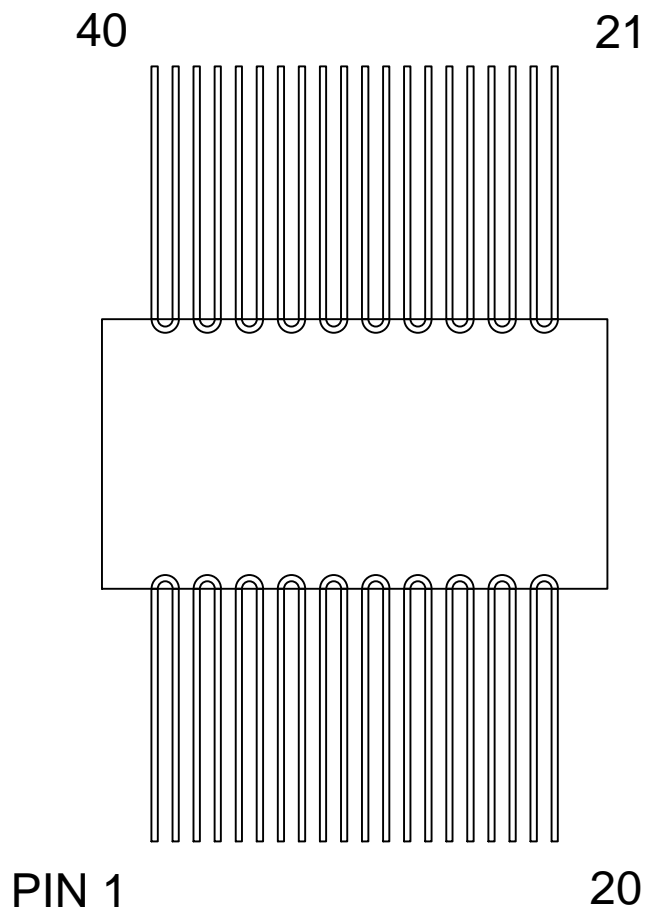

DAISY CHAIN TOP VIEW (INTERNAL CONNECTIONS)

DAISY CHAIN NET LIST			
PINS	PINS	PINS	PINS
1 ~ 2	11 ~ 12	21 ~ 22	31 ~ 32
3 ~ 4	13 ~ 14	23 ~ 24	33 ~ 34
5 ~ 6	15 ~ 16	25 ~ 26	35 ~ 36
7 ~ 8	17 ~ 18	27 ~ 28	37 ~ 38
9 ~ 10	19 ~ 20	29 ~ 30	39 ~ 40

NOTES:

1. DAISY CHAIN WIRE BONDED TO INTERNAL PADS.
2. SEE NET LIST FOR CONNECTIONS BETWEEN PINS.
3. DRAWING NOT TO SCALE.

TopLine®			
TITLE		FP40 DAISY CHAIN PIN CONNECTIONS	
SCALE	SIZE	DRAWING NO.	REV
	A	124001	A
DO NOT SCALE DRAWING			SHEET 12 OF 16