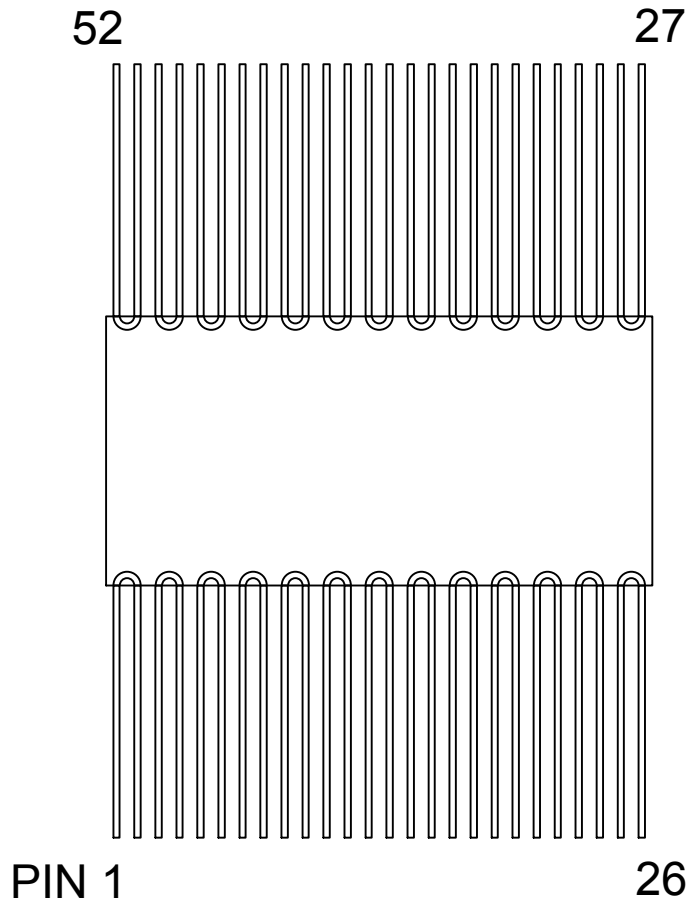

# DAISY CHAIN TOP VIEW (INTERNAL CONNECTIONS)

DAISY CHAIN NET LIST					
PINS	PINS	PINS	PINS	PINS	PINS
1 ~ 2	11 ~ 12	21 ~ 22	31 ~ 32	41 ~ 42	51 ~ 52
3 ~ 4	13 ~ 14	23 ~ 24	33 ~ 34	43 ~ 44	
5 ~ 6	15 ~ 16	25 ~ 26	35 ~ 36	45 ~ 46	
7 ~ 8	17 ~ 18	27 ~ 28	37 ~ 38	47 ~ 48	
9 ~ 10	19 ~ 20	29 ~ 30	39 ~ 40	49 ~ 50	

**NOTES:**

1. DAISY CHAIN WIRE BONDED TO INTERNAL PADS.
2. SEE NET LIST FOR CONNECTIONS BETWEEN PINS.
3. DRAWING NOT TO SCALE.

<b>TopLine<sup>®</sup></b>			
TITLE      FP52 DAISY CHAIN PIN CONNECTIONS			
SCALE	SIZE A	DRAWING NO. 125201	REV A
DO NOT SCALE DRAWING			SHEET 13 OF 15