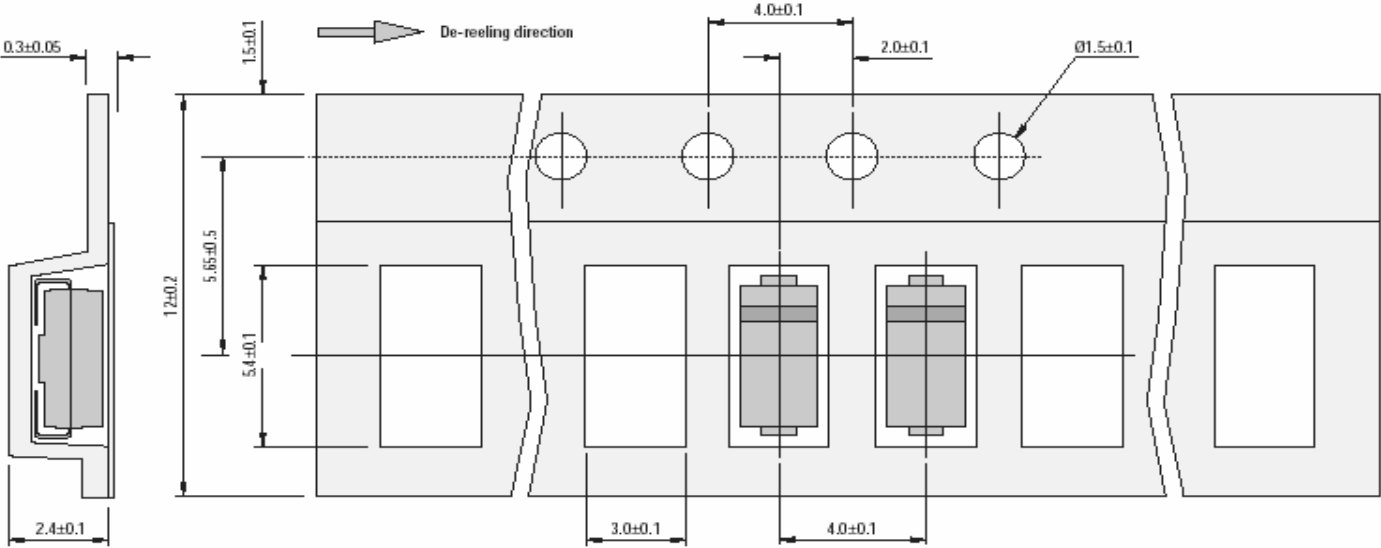

Mounting Pad Geometry (Dimensions in mm)

TopLine DO214AC SMAJ Taping

All Dimensions are in mm