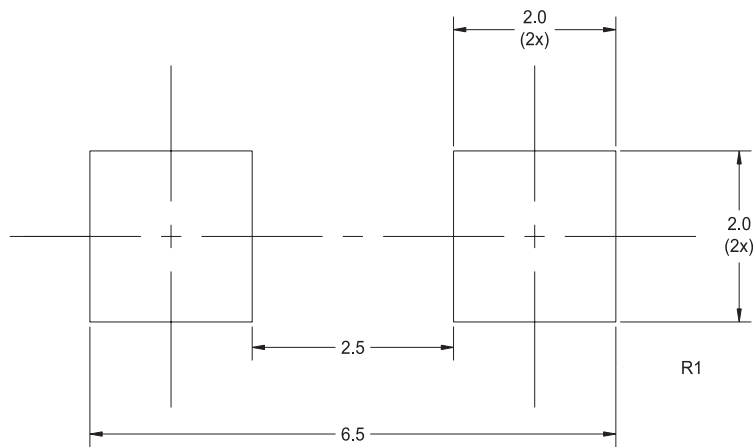

Mounting Pad Geometry (Dimensions in mm)

TopLine DO214AC SMAJ Taping

All Dimensions are in mm