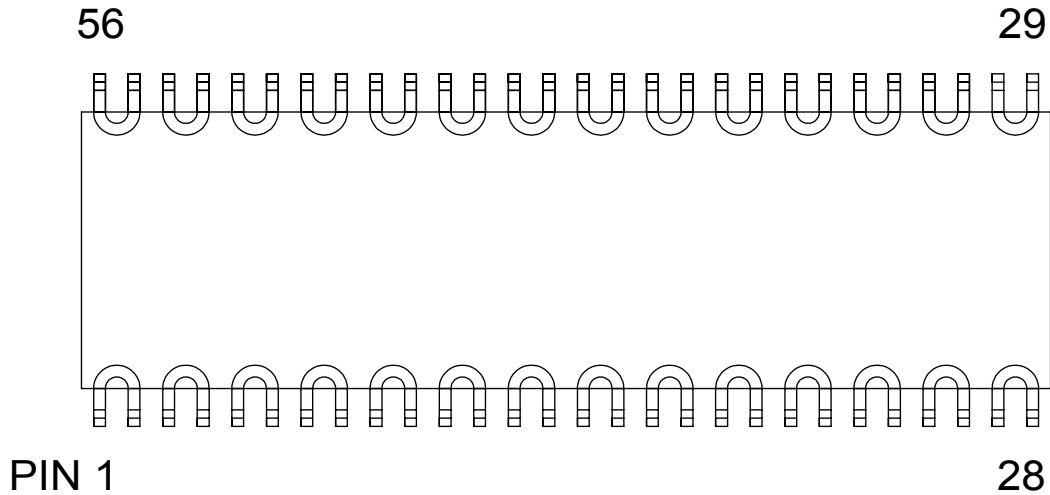

DAISY CHAIN TOP VIEW (INTERNAL CONNECTIONS)

DAISY CHAIN NET LIST					
PINS	PINS	PINS	PINS	PINS	PINS
1 ~ 2	11 ~ 12	21 ~ 22	31 ~ 32	41 ~ 42	51 ~ 52
3 ~ 4	13 ~ 14	23 ~ 24	33 ~ 34	43 ~ 44	53 ~ 54
5 ~ 6	15 ~ 16	25 ~ 26	35 ~ 36	45 ~ 46	55 ~ 56
7 ~ 8	17 ~ 18	27 ~ 28	37 ~ 38	47 ~ 48	
9 ~ 10	19 ~ 20	29 ~ 30	39 ~ 40	49 ~ 50	

NOTES:

1. DAISY CHAIN WIRE BONDED TO INTERNAL PADS.
2. SEE NET LIST FOR CONNECTIONS BETWEEN PINS.
3. DRAWING NOT TO SCALE.

TopLine®			
TITLE		56L DAISY CHAIN PIN CONNECTIONS	
SCALE	SIZE	DRAWING NO.	REV
	A	125607	A
DO NOT SCALE DRAWING			SHEET 1 OF 1