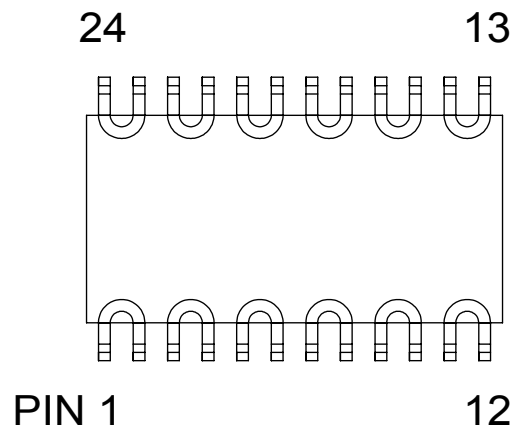

DAISY CHAIN TOP VIEW (INTERNAL CONNECTIONS)

DAISY CHAIN NET LIST		
PINS	PINS	PINS
1 ~ 2	11 ~ 12	21 ~ 22
3 ~ 4	13 ~ 14	23 ~ 24
5 ~ 6	15 ~ 16	
7 ~ 8	17 ~ 18	
9 ~ 10	19 ~ 20	

NOTES:

1. DAISY CHAIN WIRE BONDED TO INTERNAL PADS.
2. SEE NET LIST FOR CONNECTIONS BETWEEN PINS.
3. DRAWING NOT TO SCALE.

TopLine®			
TITLE			
24L DAISY CHAIN PIN CONNECTIONS			
SCALE	SIZE	DRAWING NO.	REV
	A	122406	A
DO NOT SCALE DRAWING			SHEET 1 OF 1