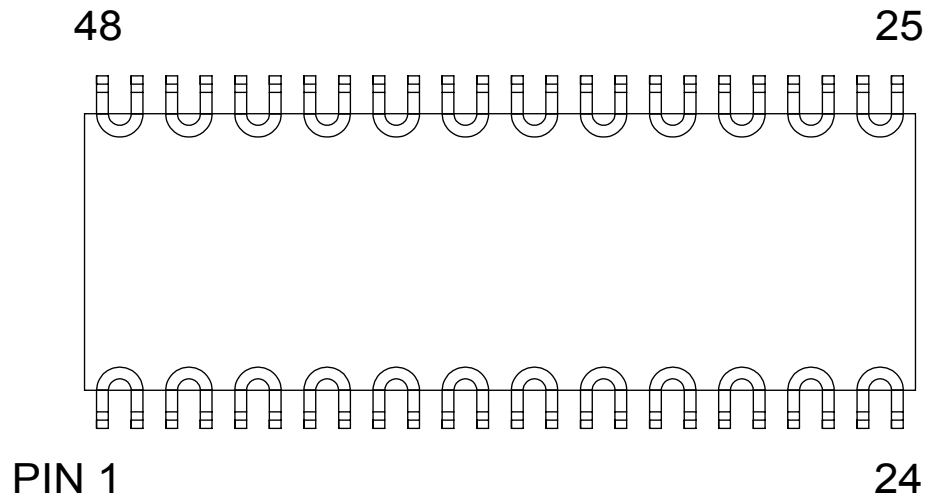

DAISY CHAIN TOP VIEW (INTERNAL CONNECTIONS)

DAISY CHAIN NET LIST				
PINS	PINS	PINS	PINS	PINS
1 ~ 2	11 ~ 12	21 ~ 22	31 ~ 32	41 ~ 42
3 ~ 4	13 ~ 14	23 ~ 24	33 ~ 34	43 ~ 44
5 ~ 6	15 ~ 16	25 ~ 26	35 ~ 36	45 ~ 46
7 ~ 8	17 ~ 18	27 ~ 28	37 ~ 38	47 ~ 48
9 ~ 10	19 ~ 20	29 ~ 30	39 ~ 40	

NOTES:

1. DAISY CHAIN WIRE BONDED TO INTERNAL PADS.
2. SEE NET LIST FOR CONNECTIONS BETWEEN PINS.
3. DRAWING NOT TO SCALE.

TopLine®			
TITLE 48L DAISY CHAIN PIN CONNECTIONS			
SCALE	SIZE	DRAWING NO.	REV
	A	124806	A
DO NOT SCALE DRAWING			SHEET 1 OF 1