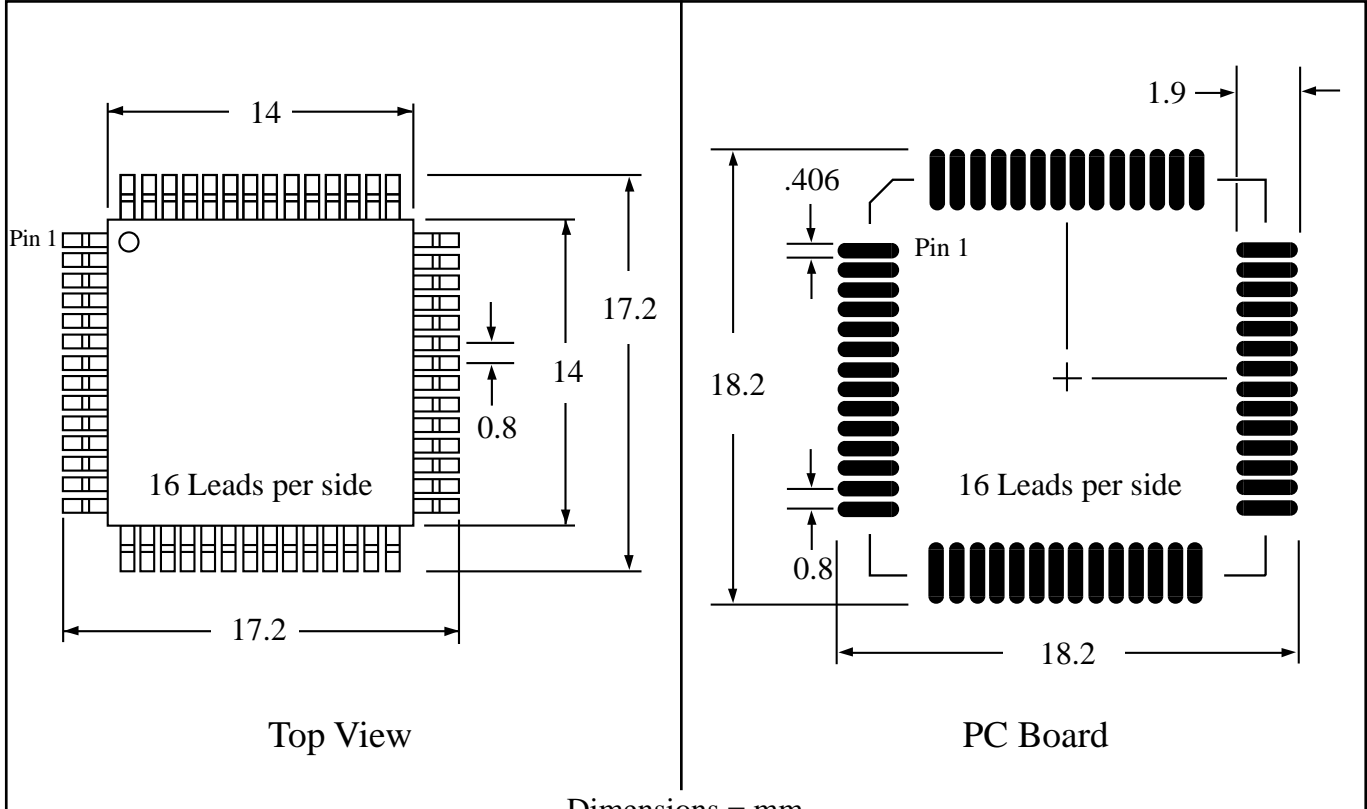

Part # **QFP64T30-3.2-2.0H**
 Leads **64** Pitch **0.8mm**
 Body Size **14mmSQ**

TopLineTM
 Tel 1-714-898-3830
 info@toplinedummy.com

Dwg Q64P832.pdf

Dimensions = mm