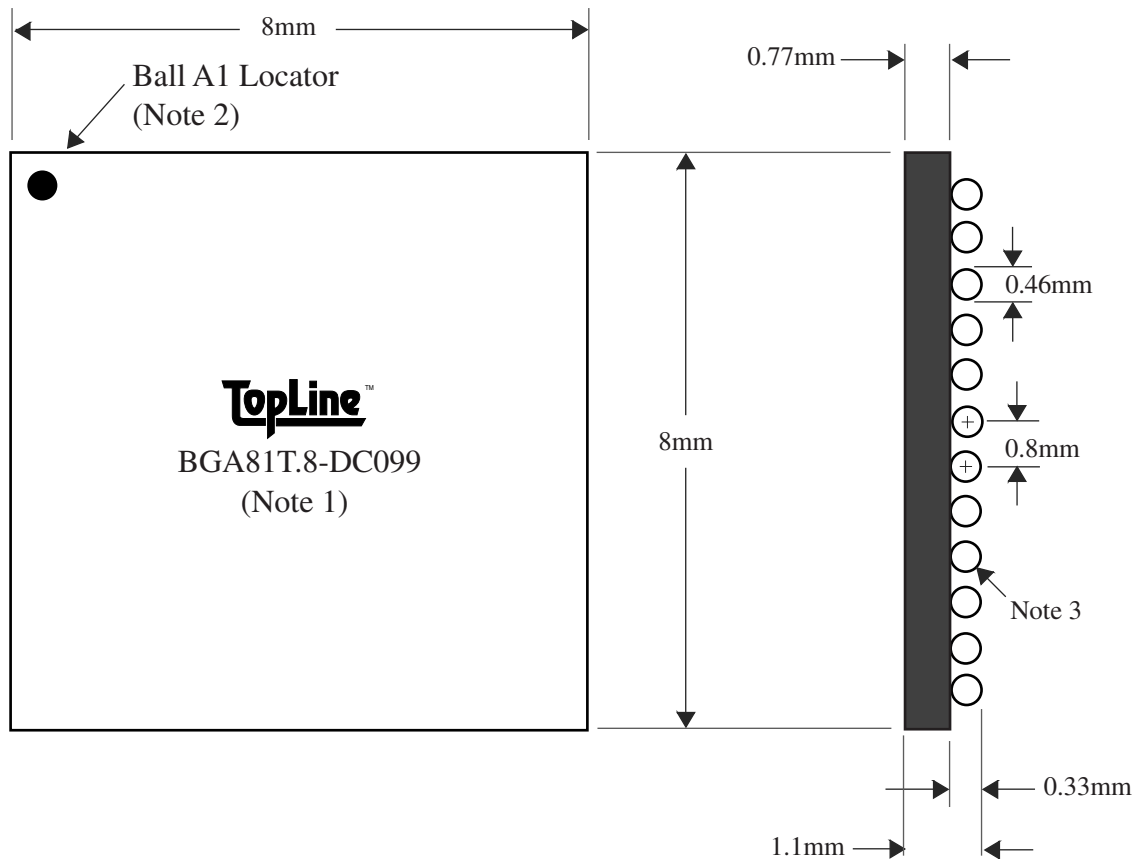

BGA81T.8-DC099

TEL 1-714-898-3830
info@topline.tv

<u>BALLS</u>	<u>PITCH</u>	<u>SIZE</u>	<u>MATRIX</u>	<u>ROWS</u>	<u>CENTER</u>	<u>MAT'L</u>
81	0.8mm	8mm SQ	9 x 9	full	full	BT

TOP VIEW

SIDE VIEW

NOTES		REVISIONS		
Note 1	Logo and part number centered White ink or laser marked	<u>Rev</u>	<u>Date</u>	<u>Changes</u>
Note 2	Ball A1 locator mark positioned in corner			
Note 3	Ball Material: 63/37 SnPb			
Note 4	Substrate Material: BT			
		PACKAGING TRAYS		
		Tray BGATRAY8mm-12x30 Tray Quantity 360		