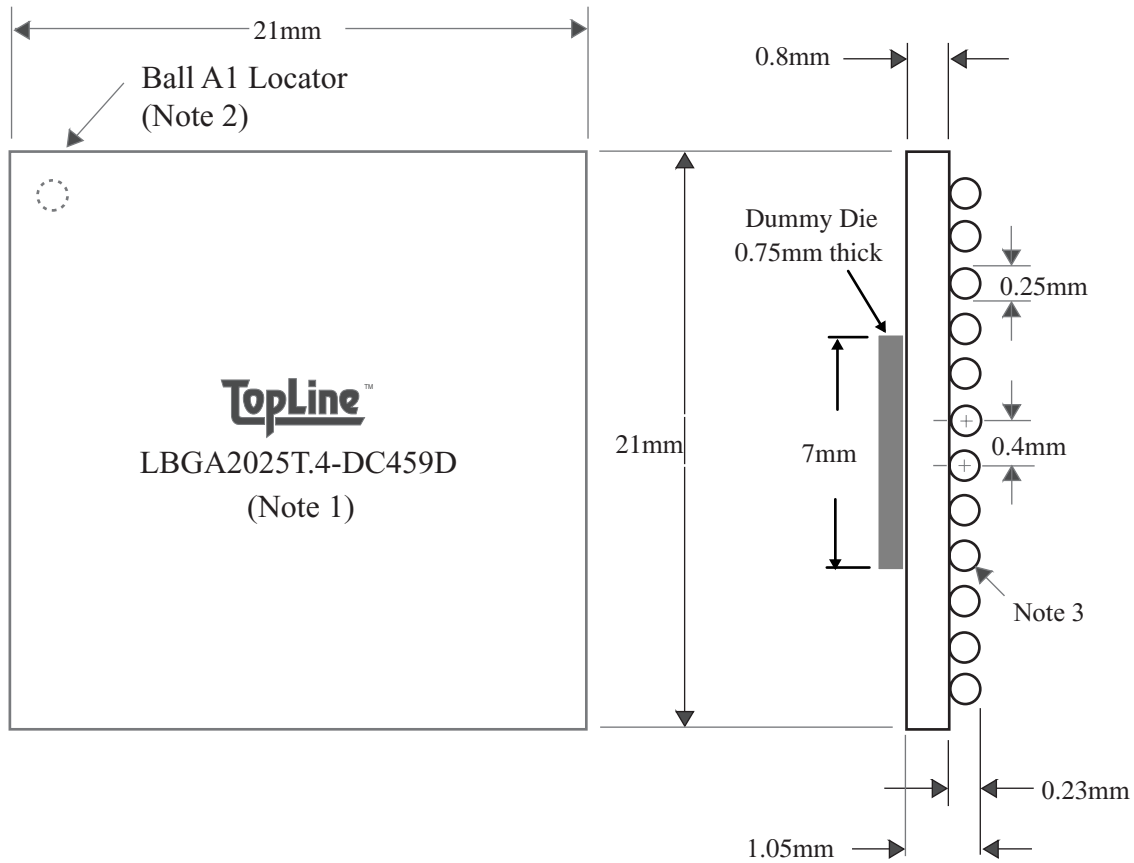

TEST VEHICLE BOARD

AFTER MOUNTING TO TEST BOARD

LBGA2025T.4-DC459D

TEL 1-714-898-3830
info@topline.tv

<u>BALLS</u>	<u>PITCH</u>	<u>SIZE</u>	<u>MATRIX</u>	<u>ROWS</u>	<u>CENTER</u>	<u>MAT'L</u>
2025	0.4mm	21mm SQ	45x45	full	full	BT

TOP VIEW

SIDE VIEW

NOTES		REVISIONS		
Note 1	Logo and part number White ink on black solder mask	<u>Rev</u>	<u>Date</u>	<u>Changes</u>
Note 2	Ball A1 locator mark positioned in corner			
Note 3	Ball Material: Sn63/Pb37			
Note 4	Substrate Material: BT			
		PACKAGING TRAYS		
		Tray BGATRAY21mm-5x12 Tray Quantity 60		