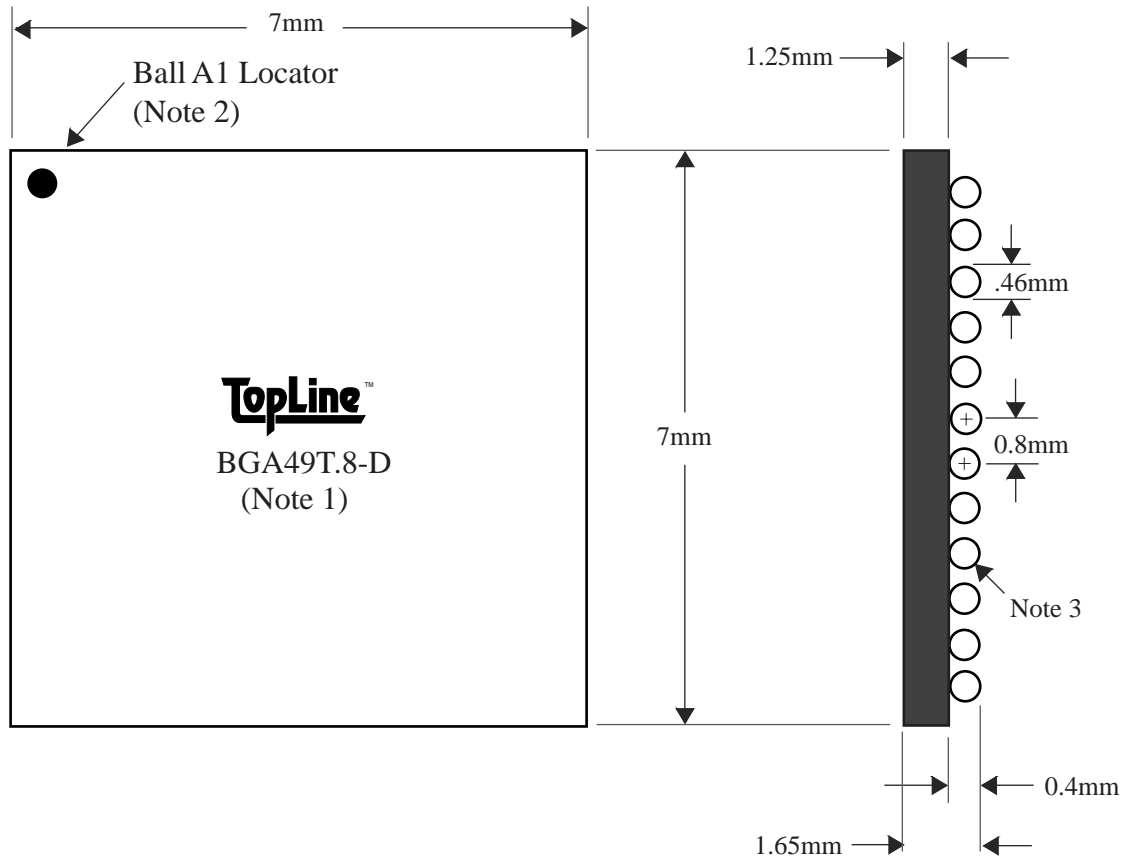

BGA49T.8-D

TEL 1-714-898-3830
info@topline.tv

<u>BALLS</u>	<u>PITCH</u>	<u>SIZE</u>	<u>MATRIX</u>	<u>ROWS</u>	<u>CENTER</u>	<u>MAT'L</u>
49	0.8mm	7mm SQ	7 x 7	full	full	BT

TOP VIEW

SIDE VIEW

NOTES		REVISIONS		
Note 1	Logo and part number centered White ink or laser marked	<u>Rev</u>	<u>Date</u>	<u>Changes</u>
Note 2	Ball A1 locator mark positioned in corner			
Note 3	Ball Material: Sn63/Pb37			
Note 4	Substrate Material: BT laminate			
		PACKAGING TRAYS		
		Tray BGATRAY7mm-13x32 Tray Quantity 416		