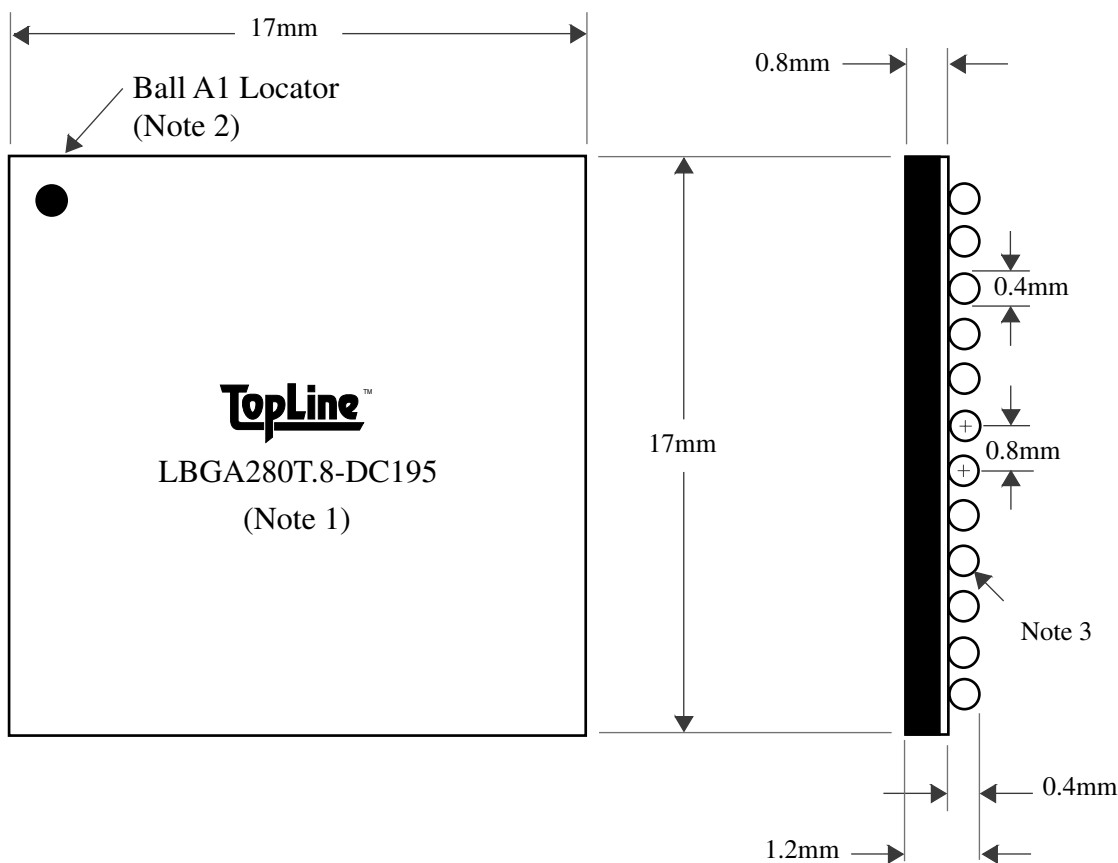

<u>BALLS</u>	<u>PITCH</u>	<u>SIZE</u>	<u>MATRIX</u>	<u>ROWS</u>	<u>CENTER</u>	<u>MAT'L</u>
280	0.8mm	17mm SQ	19 x 19	5	N/A	FR4

BALL VIEW

BOTTOM SIDE (TOP X-RAY VIEW)

TEST VEHICLE BOARD

AFTER MOUNTING TO TEST BOARD

LBGA280T.8-DC195

TEL 1-714-898-3830
info@topline.tv

<u>BALLS</u>	<u>PITCH</u>	<u>SIZE</u>	<u>MATRIX</u>	<u>ROWS</u>	<u>CENTER</u>	<u>MAT'L</u>
280	0.8mm	17mm SQ	19 x 19	5	N/A	FR4

TOP VIEW

SIDE VIEW

NOTES		REVISIONS		
Note 1	Logo and part number centered	<u>Rev</u>	<u>Date</u>	<u>Changes</u>
Note 2	Ball A1 locator mark positioned in corner			
Note 3	Ball Material: Sn63/Pb37			
Note 4	Substrate Material: FR4			
		PACKAGING TRAYS		
		Tray BGATRAY17mm-6x15 Tray Quantity 90		