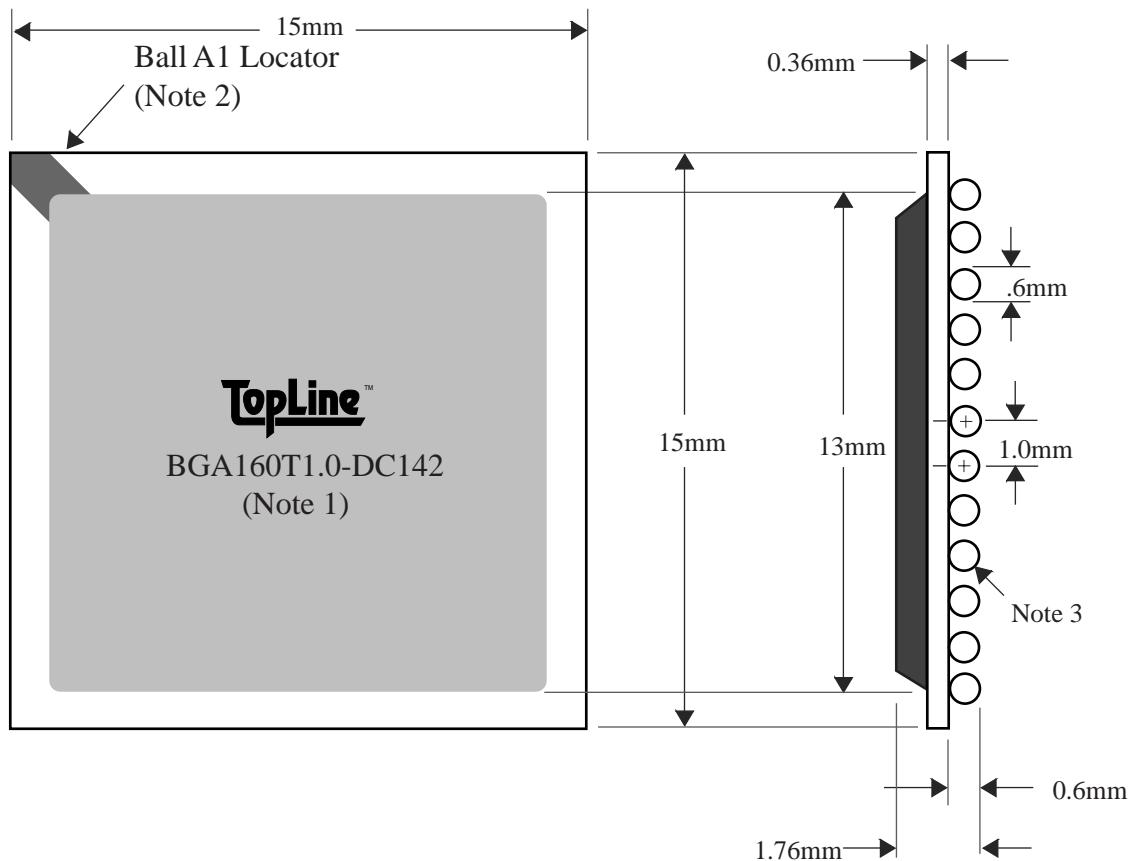

TEL 1-714-898-3830
 info@toplinedummy.com

BALLS	PITCH	SIZE	MATRIX	ROWS	CENTER	MAT'L
160	1.0mm	15mm SQ	14 x 14	4	2 x 2	BT

BALL VIEW

BOTTOM SIDE (TOP X-RAY VIEW)

TEST VEHICLE BOARD

AFTER MOUNTING TO TEST BOARD

BGA160T1.0-DC142

TEL 1-714-898-3830
info@toplinedummy.com

BALLS	PITCH	SIZE	MATRIX	ROWS	CENTER	MAT'L
160	1.0mm	15mm SQ	14 x 14	4	2 x 2	BT

TOP VIEW

SIDE VIEW

NOTES		REVISIONS	
Note 1	Logo and part number centered White ink or laser marked	Rev	Date Changes
Note 2	Ball A1 locator mark positioned in corner		
Note 3	Ball Material: 63/37 SnPb		
Note 4	Substrate Material: BT laminate		
		PACKAGING TRAYS	
		Tray BGATRAY15mm-7x18 Tray Quantity 126	