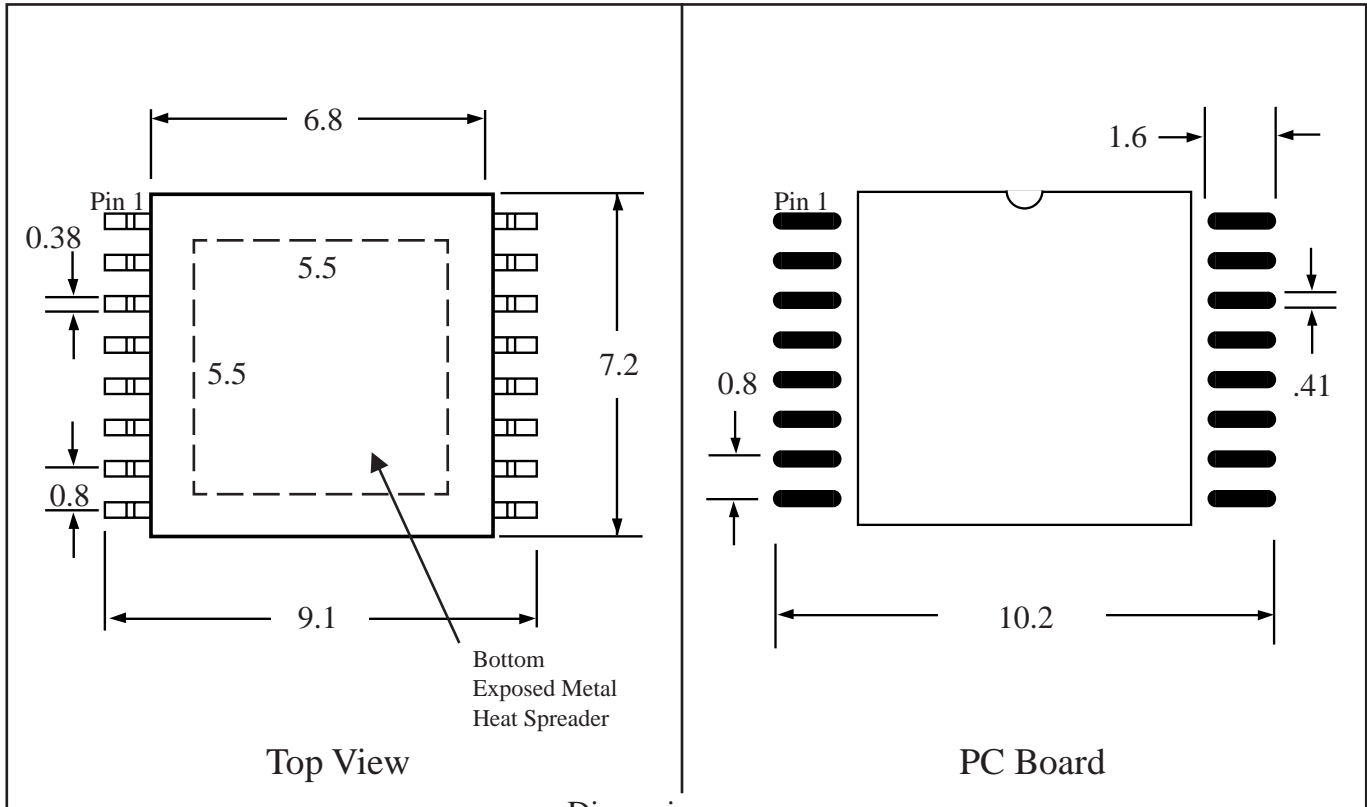

Part # **PFP16**
 Leads **16** Pitch **0.8mm**
 Body Size **6.8 x 7.2mm**

TopLine™
 Tel 1-714-898-3830
 info@topline.tv

Dimensions = mm