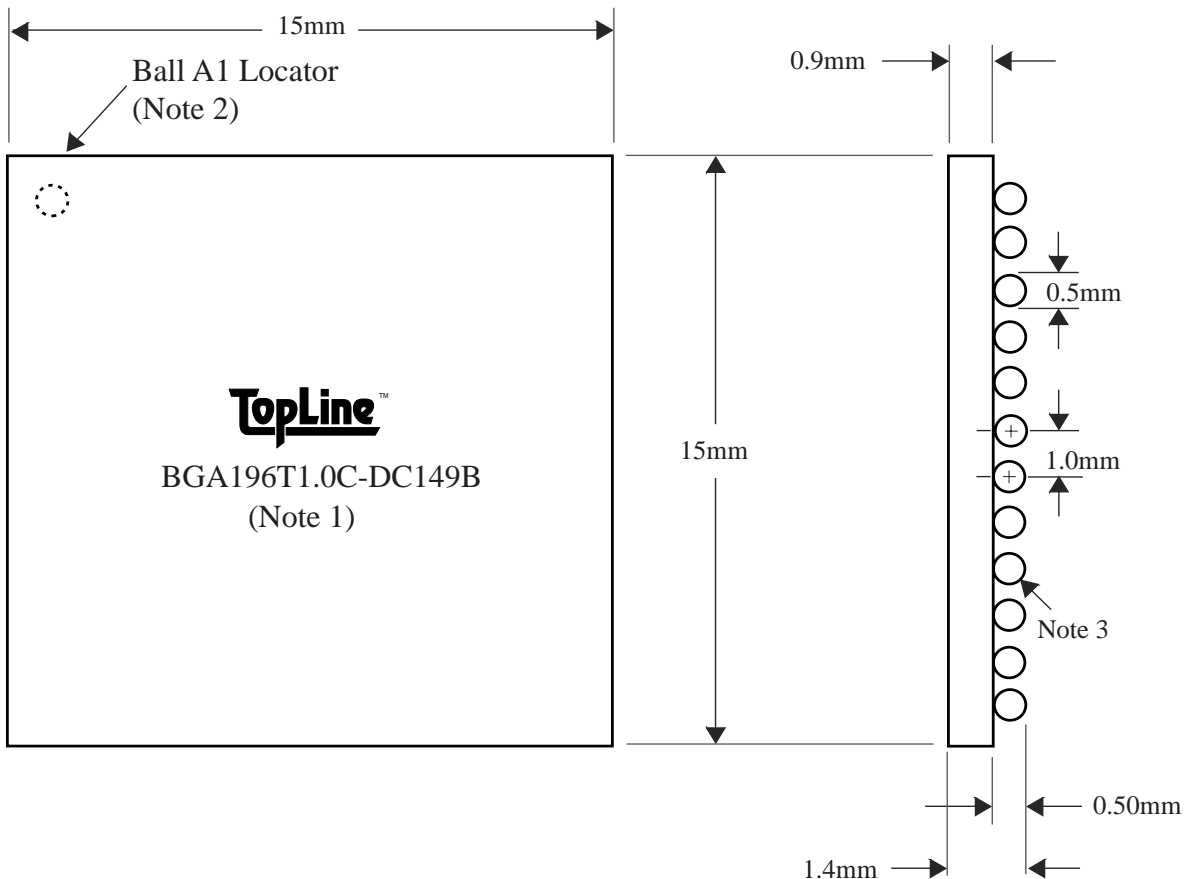

BALLS	PITCH	SIZE	MATRIX	ROWS	CENTER	MAT'L
196	1.0mm	15mm SQ	14 x 14	full	full	BT

BALL VIEW

BOTTOM SIDE (TOP X-RAY VIEW)

TEST VEHICLE BOARD

AFTER MOUNTING TO TEST BOARD

BGA196T1.0C-DC149B Lead Free

TEL 1-800-776-9888
info@topline.tv

<u>BALLS</u>	<u>PITCH</u>	<u>SIZE</u>	<u>MATRIX</u>	<u>ROWS</u>	<u>CENTER</u>	<u>MAT'L</u>
196	1.0mm	15mm SQ	14 x 14	full	full	BT

TOP VIEW

SIDE VIEW

NOTES		REVISIONS	
Note 1	Logo and part number centered Laser Marked	<u>Rev</u>	<u>Date</u> <u>Changes</u>
Note 2	Ball A1 locator mark positioned in corner		
Note 3	Ball Material: Sn96.5/Ag3.0/Cu0.5		
Note 4	Substrate Material: BT		
		PACKAGING TRAYS	
		Tray BGATRAY15mm-7x18 Tray Quantity 126	