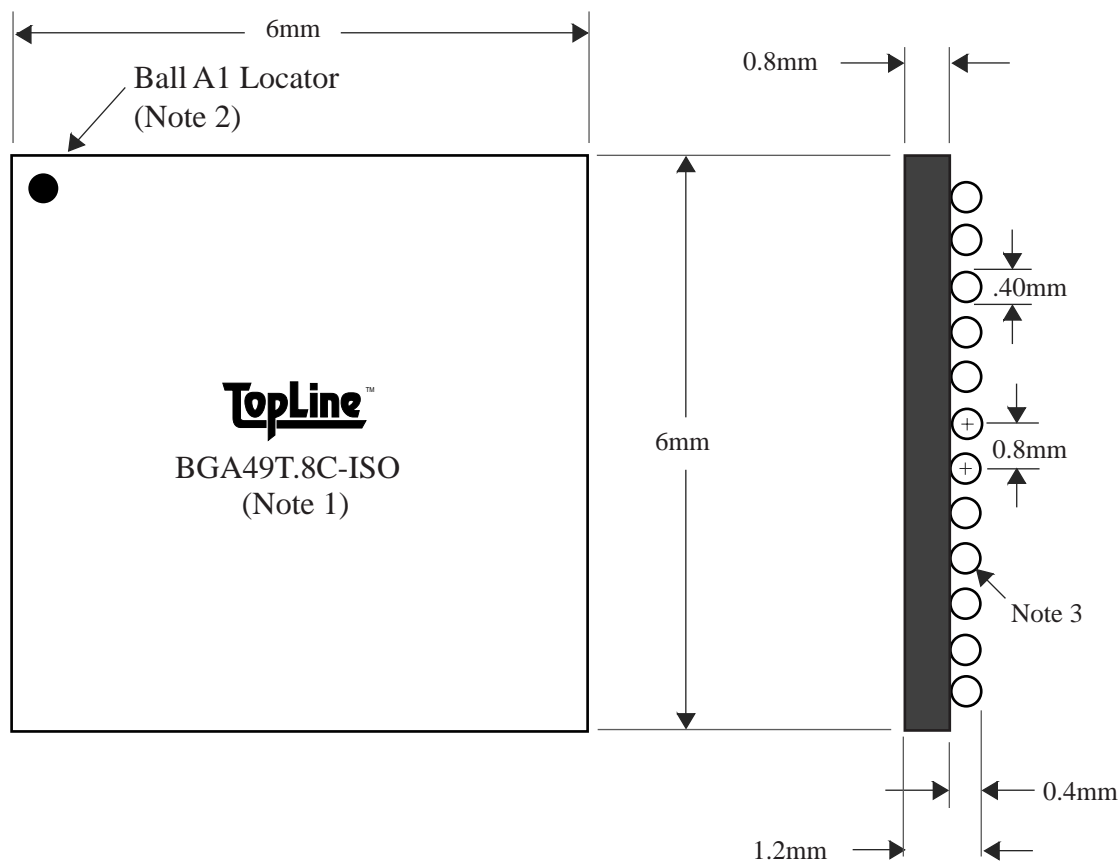

<u>BALLS</u>	<u>PITCH</u>	<u>SIZE</u>	<u>MATRIX</u>	<u>ROWS</u>	<u>CENTER</u>	<u>MAT'L</u>
49	0.8mm	6mm SQ	7 x 7	full	full	BT

BALL VIEW

BOTTOM SIDE (TOP X-RAY VIEW)

TEST VEHICLE BOARD

AFTER MOUNTING TO TEST BOARD

BGA49T.8C-ISO 6mm Lead Free

TEL 1-714-898-3830
info@topline.tv

<u>BALLS</u>	<u>PITCH</u>	<u>SIZE</u>	<u>MATRIX</u>	<u>ROWS</u>	<u>CENTER</u>	<u>MAT'L</u>
49	0.8mm	6mm SQ	7 x 7	full	full	BT

TOP VIEW

SIDE VIEW

NOTES		REVISIONS		
Note 1	Logo and part number centered White ink or laser marked	<u>Rev</u>	<u>Date</u>	<u>Changes</u>
Note 2	Ball A1 locator mark positioned in corner			
Note 3	Ball Material: Sn95.5 Ag4.0 Cu0.5			
Note 4	Substrate Material: BT laminate			
		PACKAGING TRAYS		
		Tray BGATRAY7mm-13x33 Tray Quantity 429		