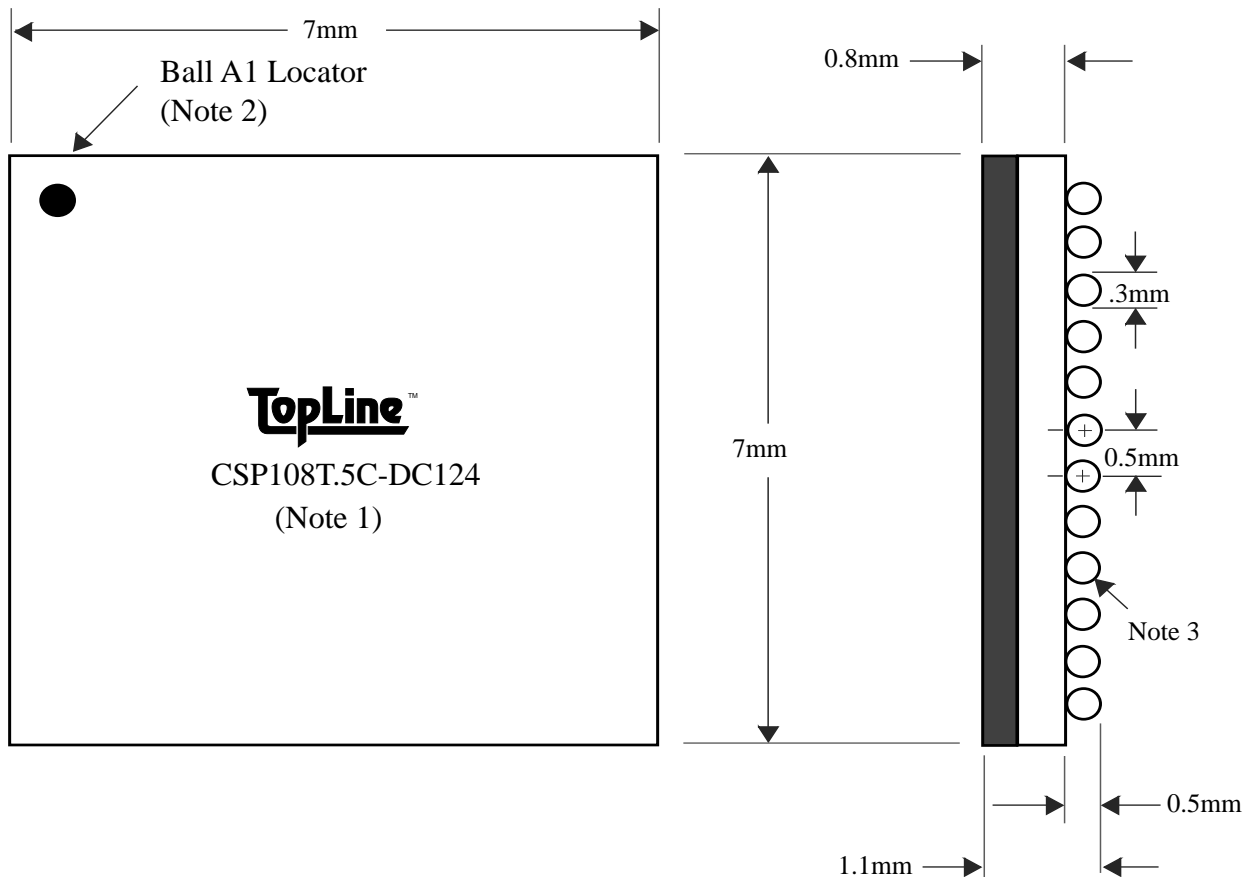

CSP108T.5C-DC124 Lead Free

TEL 1-800-776-9888
info@topline.tv

<u>BALLS</u>	<u>PITCH</u>	<u>SIZE</u>	<u>MATRIX</u>	<u>ROWS</u>	<u>CENTER</u>	<u>MAT'L</u>
108	0.5mm	7mm SQ	12 x 12	3	none	BT

TOP VIEW

SIDE VIEW

NOTES		REVISIONS		
Note 1	Logo and part number centered	<u>Rev</u>	<u>Date</u>	<u>Changes</u>
Note 2	Ball A1 locator mark positioned in corner			
Note 3	Ball Material: SnAgCu			
Note 4	Substrate Material: BT			
		PACKAGING TRAYS		
		Tray BGATRAY7mm-14x34 Tray Quantity 476		