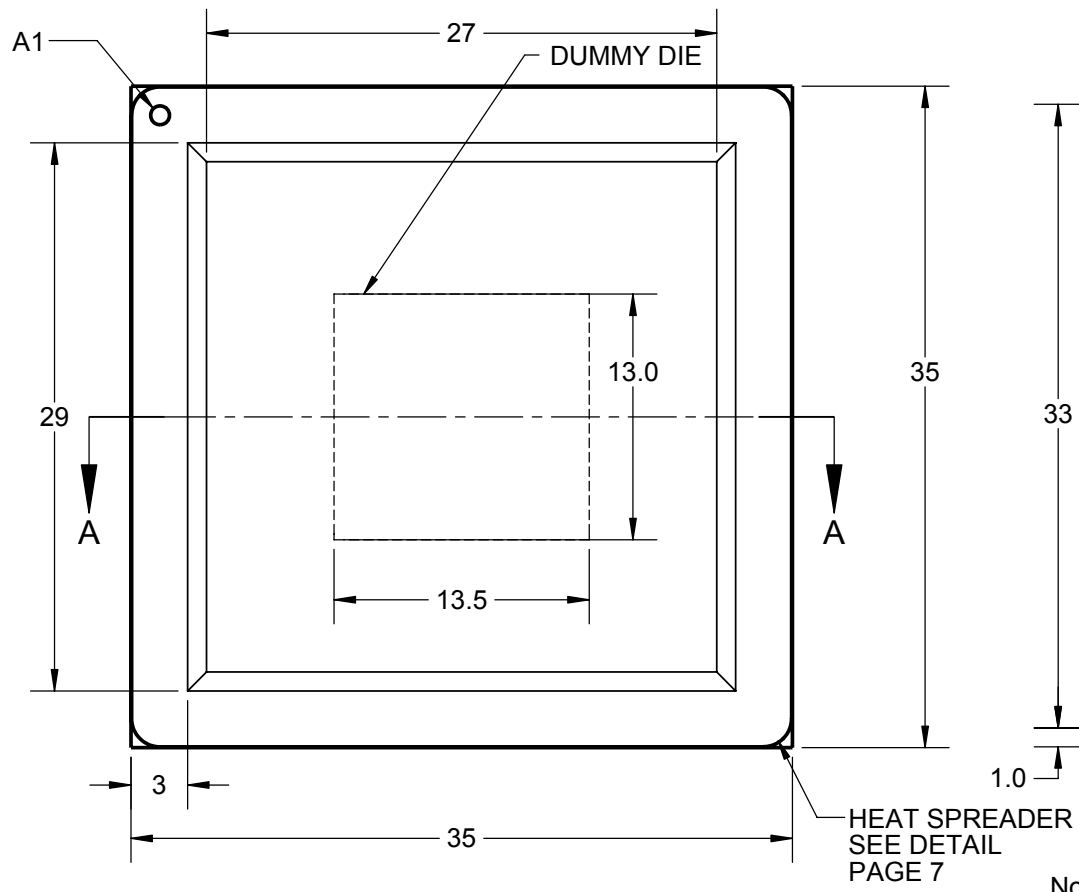

### TOP VIEW

### BALL VIEW

- Notes: (Unless Otherwise Specified).
- 1) ALL DIMENSIONS ARE IN MM.
  - 2) SOLDER BALL ALLOY: SEE PART NUMBER TABLE.
  - 3) BALL DIAMETER (BEFORE REFLOW) 0.635mm [25 mil].
  - 4) SOLDER MASK DEFINED PAD OPENING: 0.508mm [20mil].
  - 5) PAD Cu DIAMETER: 0.635mm [25 mil].
  - 6) SUBSTRATE MATERIAL: FR4 (OPTIONAL BT).
  - 7) DUMMY DIE: Si (SILICON).
  - 8) DAISY CHAIN PATTERN (SEE PAGE 2).
  - 9) MSL-3 RECOMMENDED BAKING 24 HOURS @ 125°C TO REMOVE MOISTURE PRIOR TO SOLDERING TO PC BOARD.

# BALL VIEW

<b>TopLine®</b>			
TITLE		FCG1152T1.00-DC344D DAISY CHAIN DUMMY	
SCALE	SIZE	DRAWING NO.	REV
4.5:1	A	513445	B
DO NOT SCALE DRAWING			SHEET 2 OF 7

# BOTTOM SIDE (TOP X-RAY VIEW)

1 2 3 4 5 6 7 8 9 10 11 12 13 14 15 16 17 18 19 20 21 22 23 24 25 26 27 28 29 30 31 32 33 34

**TopLine®**

TITLE FCG1152T1.00-DC344D  
DAISY CHAIN DUMMY

SCALE 4.5:1	SIZE A	DRAWING NO. 513445	REV B
----------------	-----------	-----------------------	----------