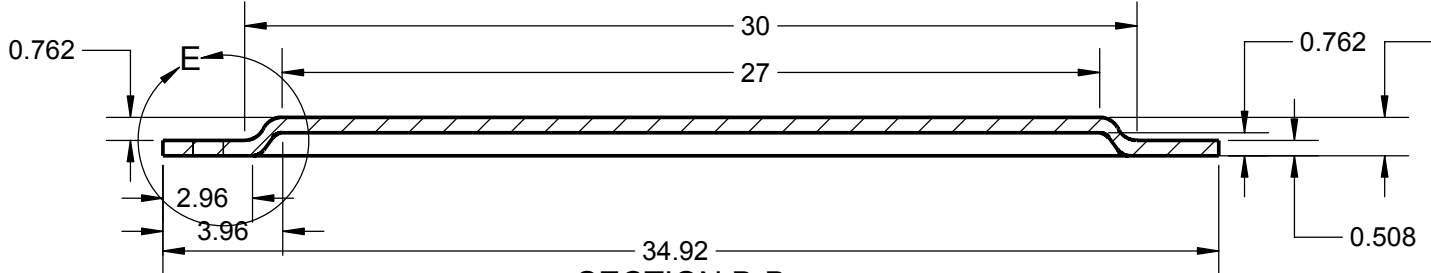

# BOTTOM SIDE (TOP X-RAY VIEW)

1 2 3 4 5 6 7 8 9 10 11 12 13 14 15 16 17 18 19 20 21 22 23 24 25 26 27 28 29 30 31 32 33 34

**TopLine®**

TITLE FCG1152T1.00-DC344D  
DAISY CHAIN DUMMY

SCALE 4.5:1	SIZE A	DRAWING NO. 513445	REV B
----------------	-----------	-----------------------	----------

# HEAT SPREADER

TOP

MODEL

CAVITY

DETAIL E  
SCALE 8 : 1

SECTION B-B  
SCALE 4 : 1

1.27\* \* ADD 0.13MM SEALANT

<b>TopLine®</b>			
TITLE FCG1152T1.00-DC344D DAISY CHAIN DUMMY			
SCALE 2:1	SIZE A	DRAWING NO. 513445	REV B
DO NOT SCALE DRAWING			SHEET 4 OF 7