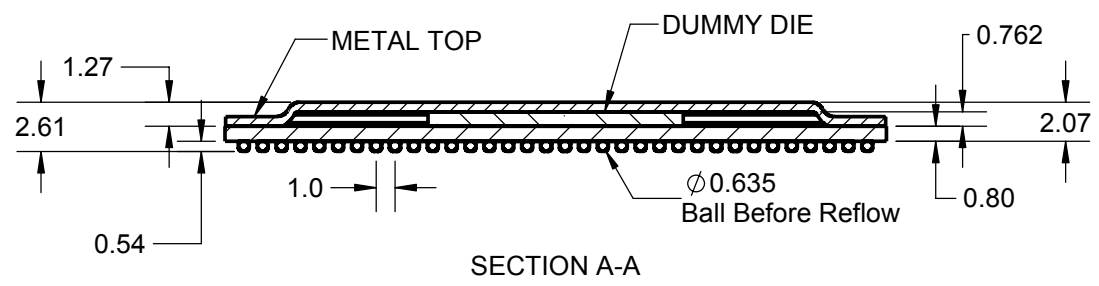

### TOP VIEW

### BALL VIEW

- Notes: (Unless Otherwise Specified).
- 1) ALL DIMENSIONS ARE IN MM.
  - 2) SOLDER BALL ALLOY: SEE PART NUMBER TABLE.
  - 3) BALL DIAMETER (BEFORE REFLOW) 0.635mm [25 mil].
  - 4) SOLDER MASK DEFINED PAD OPENING: 0.508mm [20mil].
  - 5) PAD Cu DIAMETER: 0.635mm [25 mil].
  - 6) SUBSTRATE MATERIAL: FR4 (OPTIONAL BT).
  - 7) DUMMY DIE: Si (SILICON).
  - 8) DAISY CHAIN PATTERN (SEE PAGE 2).
  - 9) MSL-3 RECOMMENDED BAKING 24 HOURS @ 125°C TO REMOVE MOISTURE PRIOR TO SOLDERING TO PC BOARD.

# BALL VIEW

<b>TopLine®</b>			
TITLE		FCG1152T1.00-DC344D DAISY CHAIN DUMMY	
SCALE	SIZE	DRAWING NO.	REV
4.5:1	A	513445	B
DO NOT SCALE DRAWING			SHEET 2 OF 7

# BOTTOM SIDE (TOP X-RAY VIEW)

1 2 3 4 5 6 7 8 9 10 11 12 13 14 15 16 17 18 19 20 21 22 23 24 25 26 27 28 29 30 31 32 33 34

**TopLine®**

TITLE FCG1152T1.00-DC344D  
DAISY CHAIN DUMMY

SCALE 4.5:1	SIZE A	DRAWING NO. 513445	REV B
----------------	-----------	-----------------------	----------