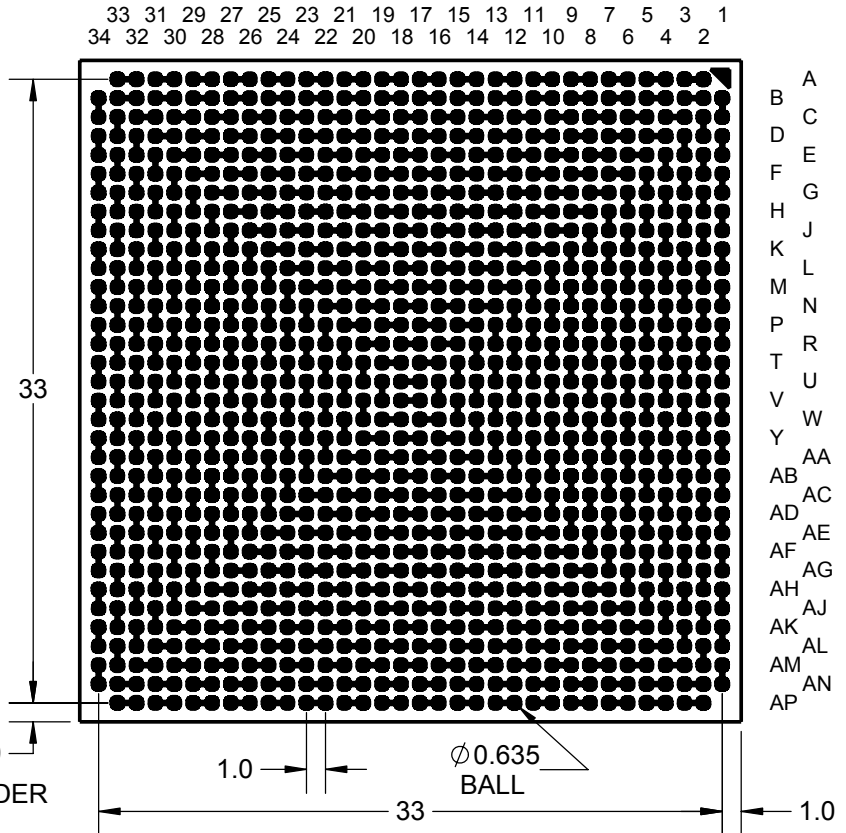

### TOP VIEW

### BALL VIEW

- Notes: (Unless Otherwise Specified).
- 1) ALL DIMENSIONS ARE IN MM.
  - 2) SOLDER BALL ALLOY: SEE PART NUMBER TABLE.
  - 3) BALL DIAMETER (BEFORE REFLOW) 0.635mm [25 mil].
  - 4) SOLDER MASK DEFINED PAD OPENING: 0.508mm [20mil].
  - 5) PAD Cu DIAMETER: 0.635mm [25 mil].
  - 6) SUBSTRATE MATERIAL: FR4 (OPTIONAL BT).
  - 7) DUMMY DIE: Si (SILICON).
  - 8) DAISY CHAIN PATTERN (SEE PAGE 2).
  - 9) MSL-3 RECOMMENDED BAKING 24 HOURS @ 125°C TO REMOVE MOISTURE PRIOR TO SOLDERING TO PC BOARD.

# BALL VIEW

<b>TopLine®</b>			
TITLE		FCG1152T1.00-DC344D DAISY CHAIN DUMMY	
SCALE	SIZE	DRAWING NO.	REV
4.5:1	A	513445	B
DO NOT SCALE DRAWING			SHEET 2 OF 7

# BOTTOM SIDE (TOP X-RAY VIEW)

1 2 3 4 5 6 7 8 9 10 11 12 13 14 15 16 17 18 19 20 21 22 23 24 25 26 27 28 29 30 31 32 33 34

**TopLine®**

TITLE FCG1152T1.00-DC344D  
DAISY CHAIN DUMMY

SCALE 4.5:1	SIZE A	DRAWING NO. 513445	REV B
----------------	-----------	-----------------------	----------