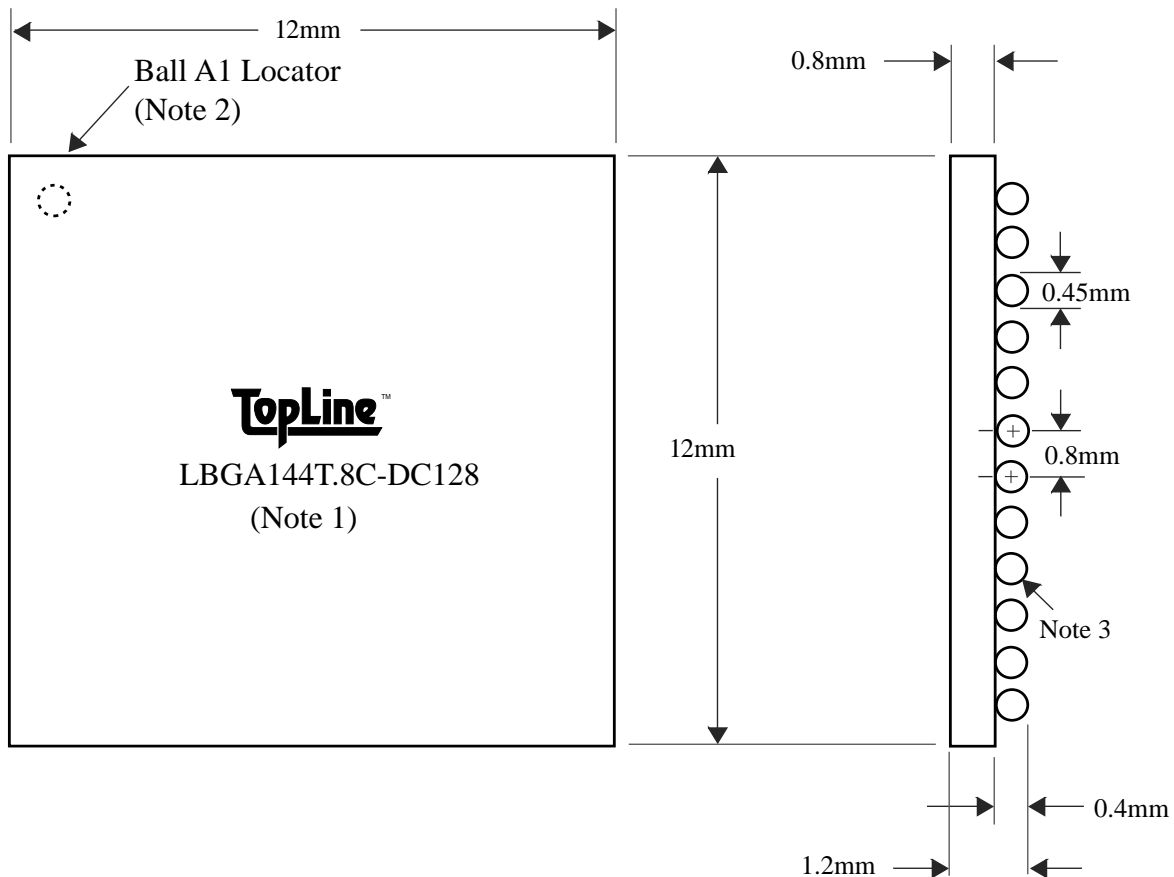

Lead Free LPGA144T.8C-DC134

BALLS
144

PITCH
0.8mm

SIZE
12mm SQ

MATRIX
13 x 13

ROWS
4

CENTER
none

MAT'L
FR4

BALL VIEW

BOTTOM SIDE (TOP X-RAY VIEW)

TEST VEHICLE BOARD

AFTER MOUNTING TO TEST BOARD

LBGA144T.8C-DC134 Lead Free

TEL 1-714-898-3830
info@topline.tv

BALLS	PITCH	SIZE	MATRIX	ROWS	CENTER	MAT'L
144	0.8mm	12mm SQ	13 x 13	4	full	FR4

TOP VIEW

SIDE VIEW

NOTES		
Note 1	Logo and part number centered White ink on black solder mask	
Note 2	Ball A1 locator mark positioned in corner	
Note 3	Ball Material: Sn96.5 Ag3.0 Cu0.5	
Note 4	Substrate Material: FR4	
		PACKAGING TRAYS
		Tray BGATRAY12mm-8x21 Subject to Change Tray Quantity 168 Subject to Change