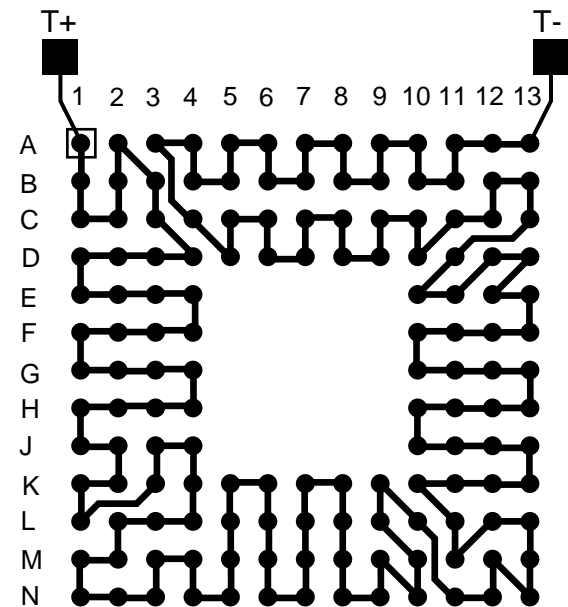

Lead Free LPGA144T.8C-DC134

BALLS
144

PITCH
0.8mm

SIZE
12mm SQ

MATRIX
13 x 13

ROWS
4

CENTER
none

MAT'L
FR4

BALL VIEW

BOTTOM SIDE (TOP X-RAY VIEW)

TEST VEHICLE BOARD

AFTER MOUNTING TO TEST BOARD

LBGA144T.8C-DC134 Lead Free

TEL 1-714-898-3830
info@topline.tv

BALLS	PITCH	SIZE	MATRIX	ROWS	CENTER	MAT'L
144	0.8mm	12mm SQ	13 x 13	4	full	FR4

TOP VIEW

SIDE VIEW

NOTES		
Note 1	Logo and part number centered White ink on black solder mask	
Note 2	Ball A1 locator mark positioned in corner	
Note 3	Ball Material: Sn96.5 Ag3.0 Cu0.5	
Note 4	Substrate Material: FR4	
		PACKAGING TRAYS
		Tray BGATRAY12mm-8x21 Subject to Change Tray Quantity 168 Subject to Change