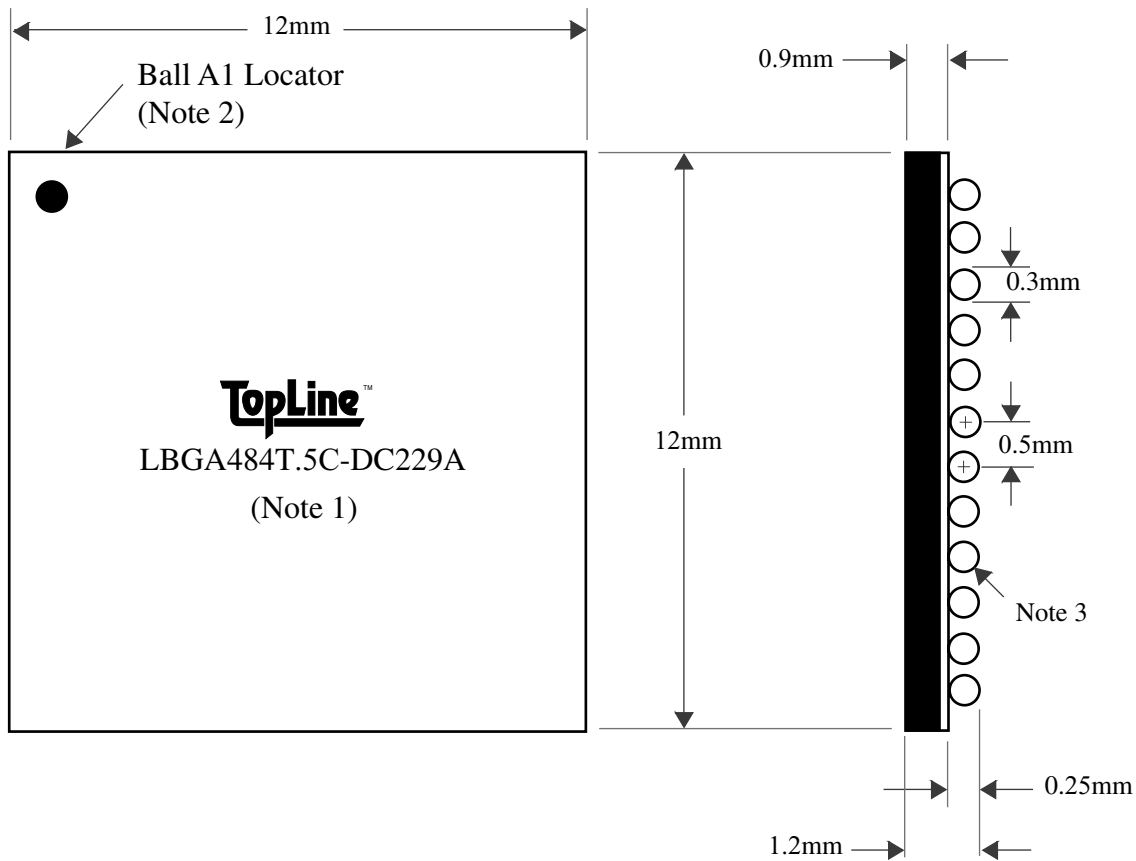

<u>BALLS</u>	<u>PITCH</u>	<u>SIZE</u>	<u>MATRIX</u>	<u>ROWS</u>	<u>CENTER</u>	<u>MAT'L</u>
484	0.5mm	12mm SQ	full	22 x 22	full	BT

BALL VIEW

BOTTOM SIDE (TOP X-RAY VIEW)

TEST VEHICLE BOARD

AFTER MOUNTING TO TEST BOARD

LBGA484T.5C-DC229A Lead Free

TEL 1-714-898-3830
info@topline.tv

<u>BALLS</u>	<u>PITCH</u>	<u>SIZE</u>	<u>MATRIX</u>	<u>ROWS</u>	<u>CENTER</u>	<u>MAT'L</u>
484	0.5mm	12mm SQ	full	22 x 22	full	BT

TOP VIEW

SIDE VIEW

NOTES		REVISIONS		
Note 1	Logo and part number centered	<u>Rev</u>	<u>Date</u>	<u>Changes</u>
Note 2	Ball A1 locator mark positioned in corner			
Note 3	Ball Material: Sn Ag Cu			
Note 4	Substrate Material: BT			
		PACKAGING TRAYS		
		Tray BGATRAY12mm-9x21 (Alternate 9x22)		
		Tray Quantity 189 (Alternate 198)		