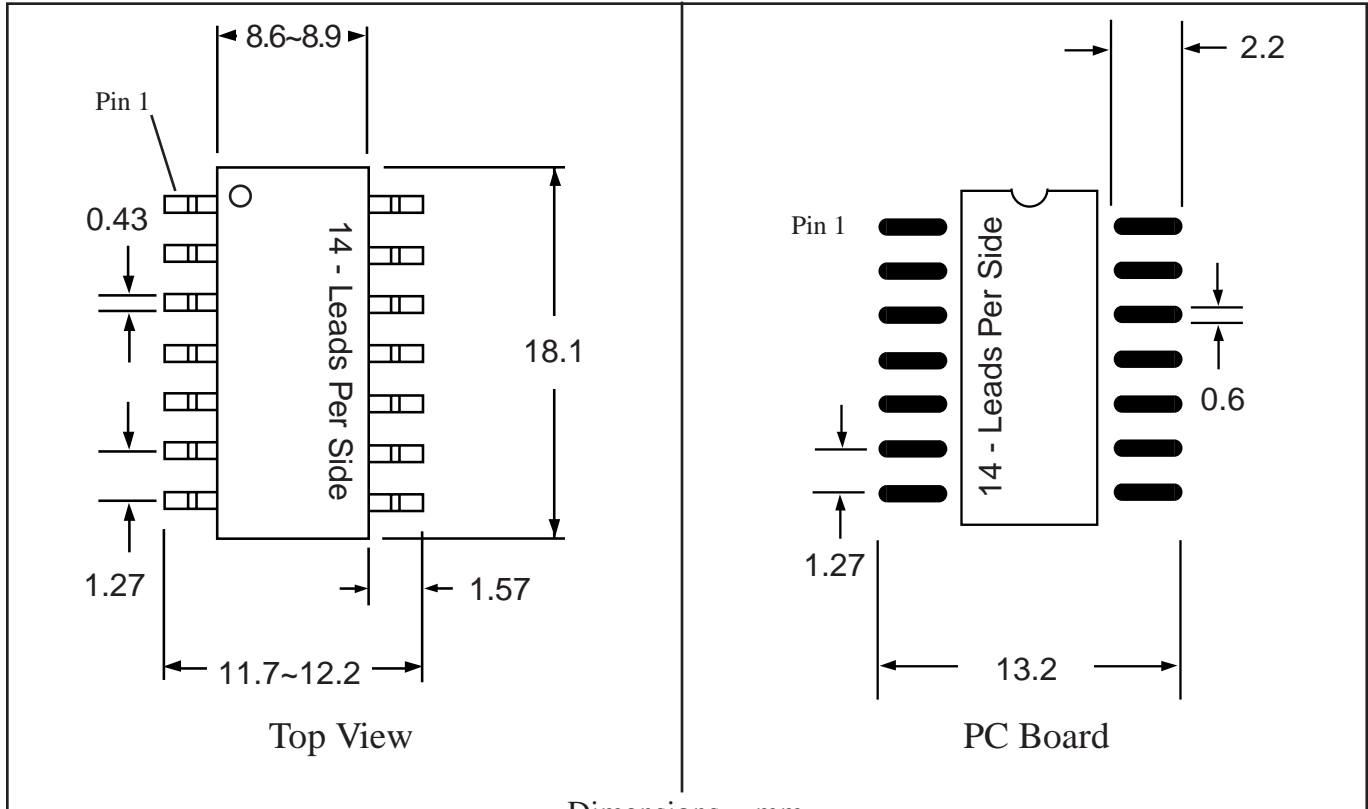

Part # **SOW28**

Leads **28** Pitch **1.27mm (.05")**

Body Size **330 ~ 350mil (8.5 ~ 8.9mm)**

TopLineTM

Tel 1-714-898-3830

info@topline.tv

Top View

PC Board

Dimensions = mm

Quick View

Side View Detail