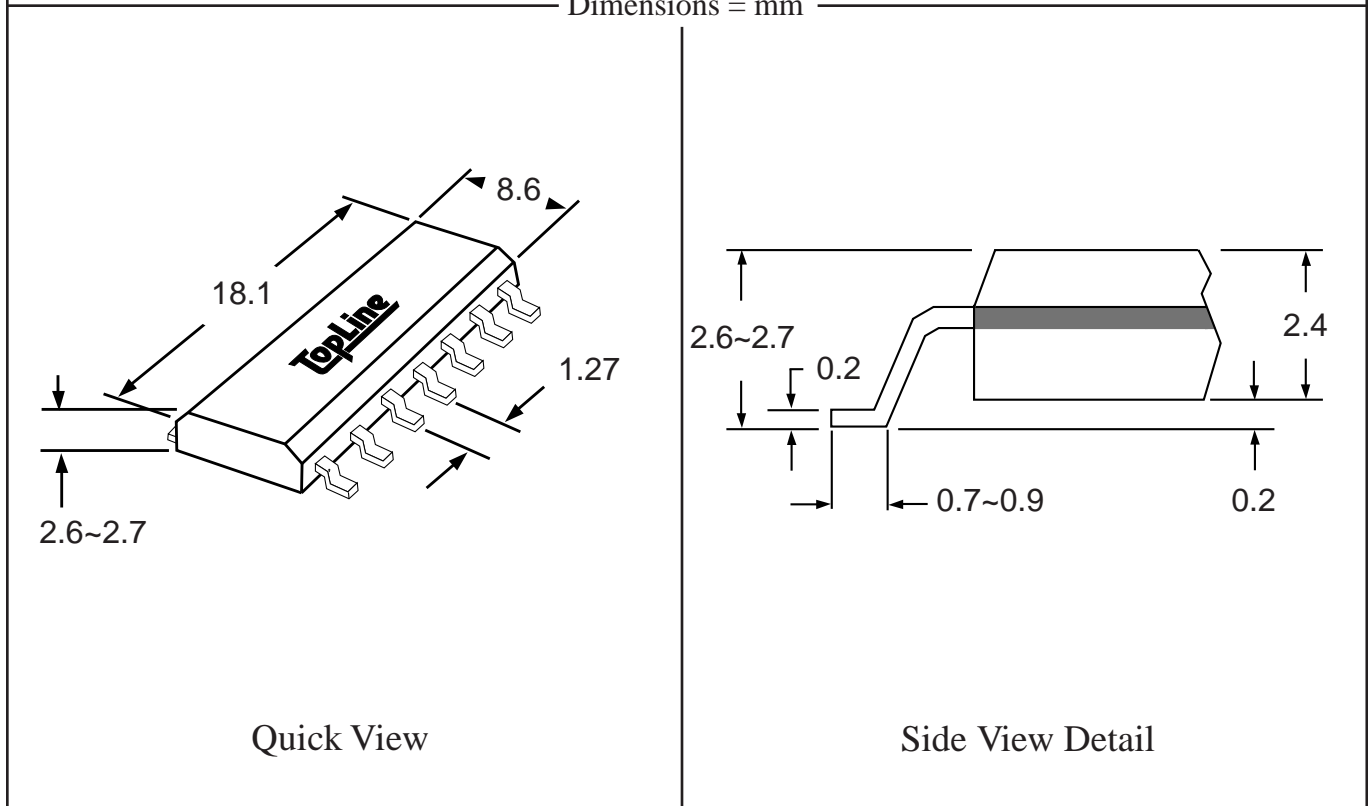

Part # **SOW28**

Leads **28** Pitch **1.27mm (.05")**

Body Size **330 ~ 350mil (8.5 ~ 8.9mm)**

TopLineTM

Tel 1-714-898-3830

info@topline.tv

Top View

PC Board

Dimensions = mm

Quick View

Side View Detail