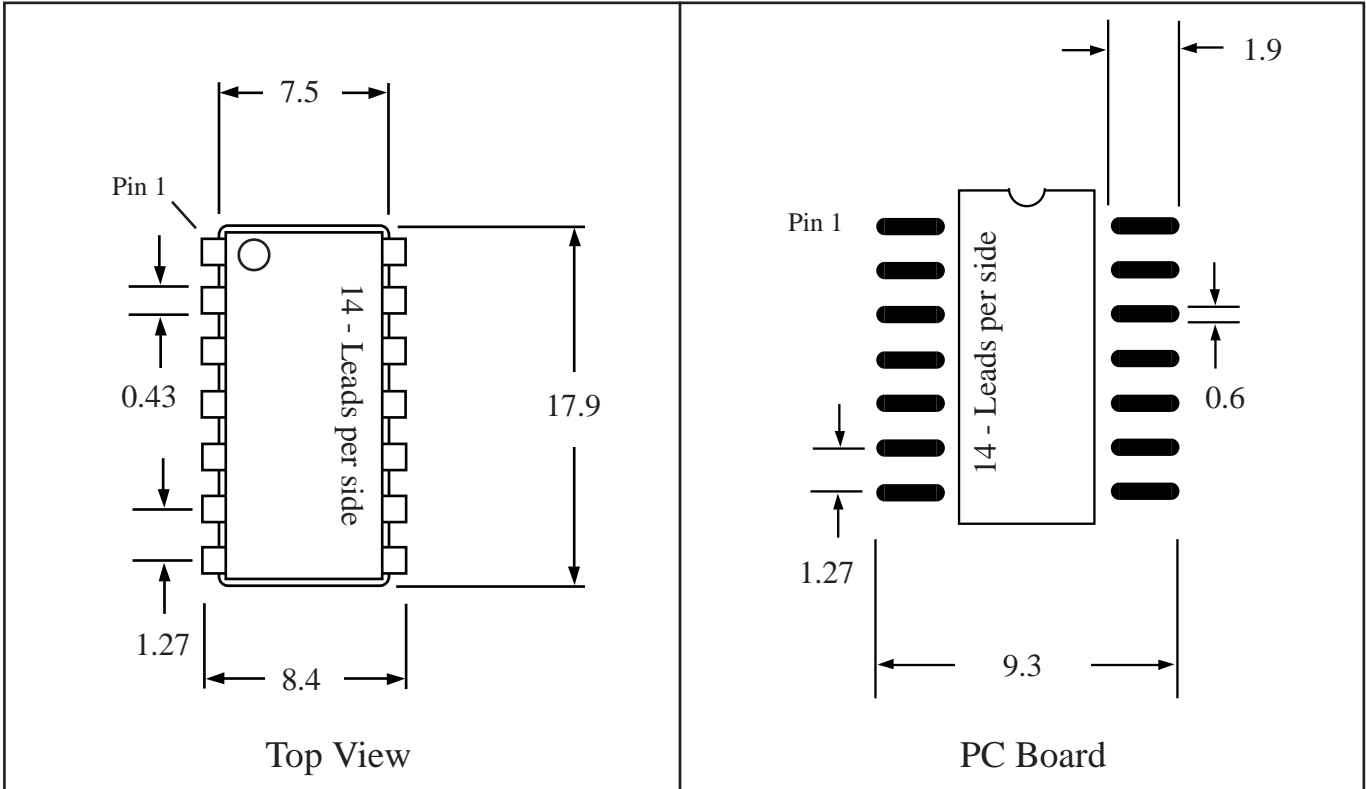

Part # SOLJ28

Leads 28 Pitch 1.27mm (.05")

Body Size 300mil (7.5mm)

Tel 1-714-898-3830

info@topline.tv

Top View

PC Board

Dimensions = mm

Quick View

Side View Detail