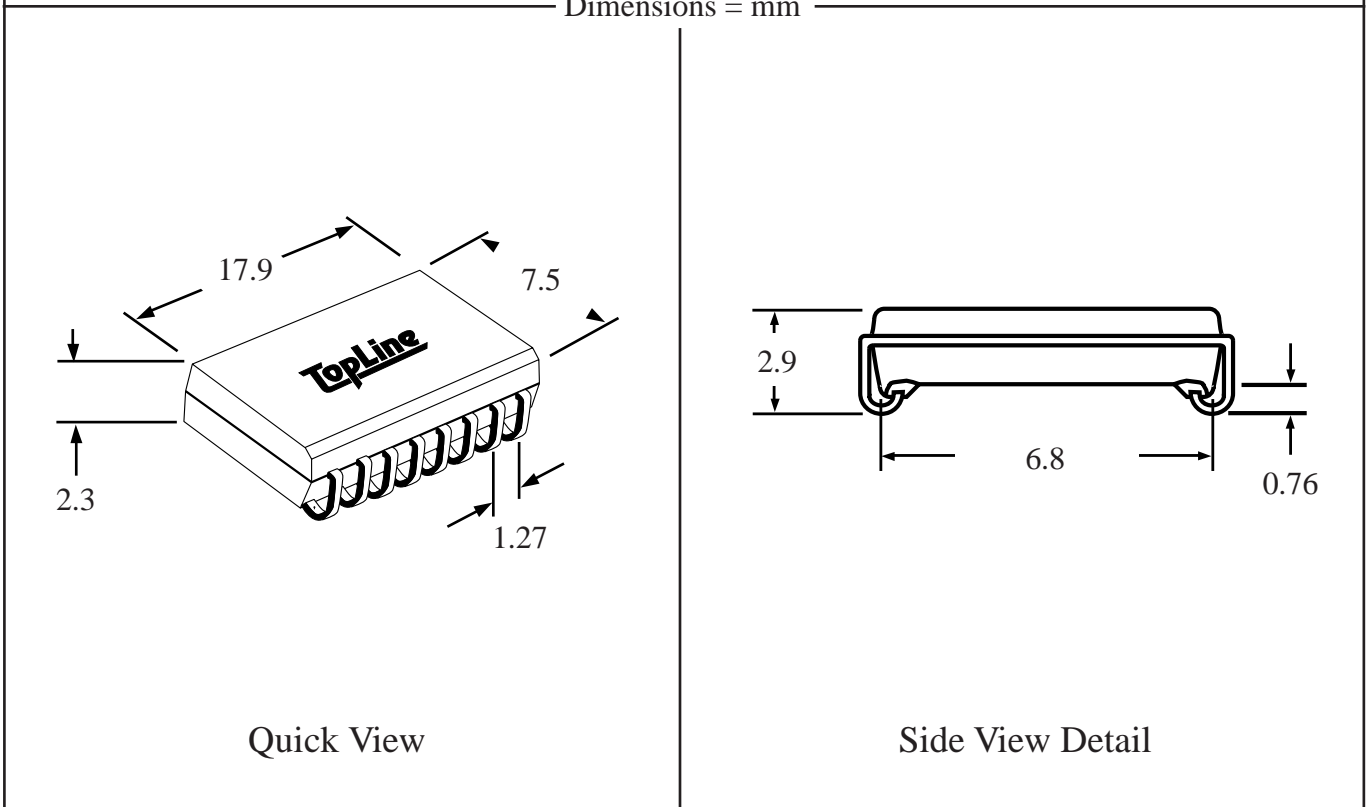

Part # SOLJ28

Leads 28 Pitch 1.27mm (.05")

Body Size 300mil (7.5mm)

Tel 1-714-898-3830

info@topline.tv

Top View

PC Board

Dimensions = mm

Quick View

Side View Detail