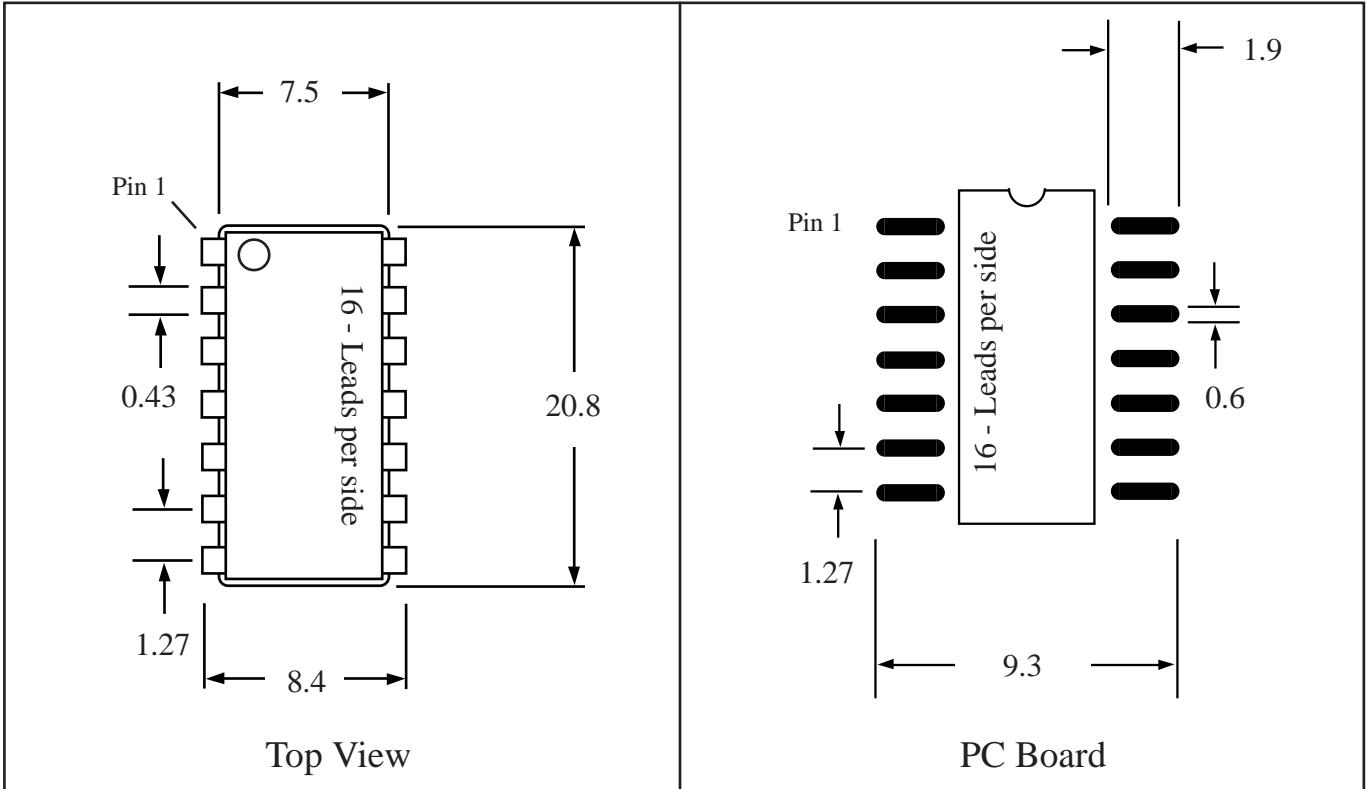

Part # **SOLJ32**

Leads **32** Pitch **1.27mm (.05")**

Body Size **300mil (7.5mm)**

TopLine™

Tel 1-714-898-3830

info@topline.tv

Top View

PC Board

Dimensions = mm

Quick View

Side View Detail