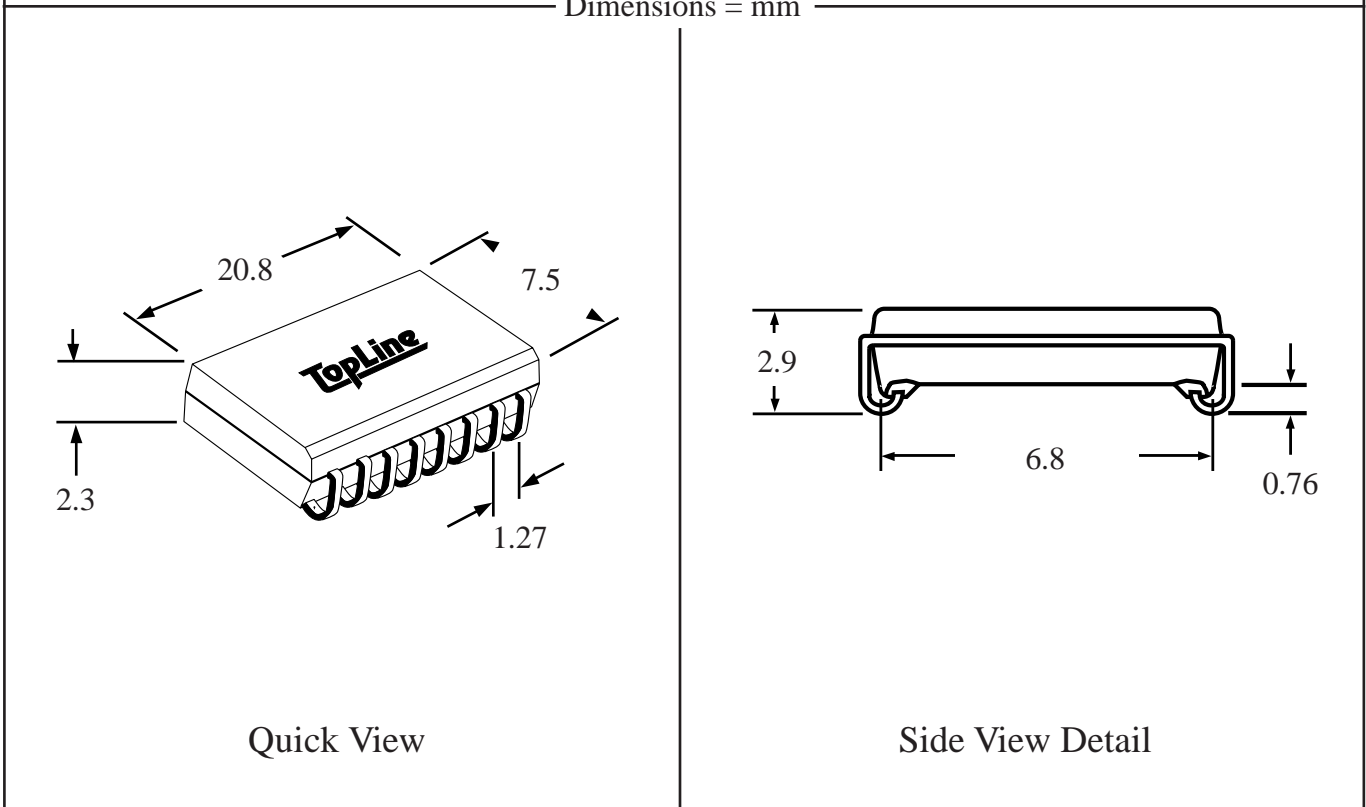

Part # **SOLJ32**

Leads **32** Pitch **1.27mm (.05")**

Body Size **300mil (7.5mm)**

TopLine™

Tel 1-714-898-3830

info@topline.tv

Top View

PC Board

Dimensions = mm

Quick View

Side View Detail