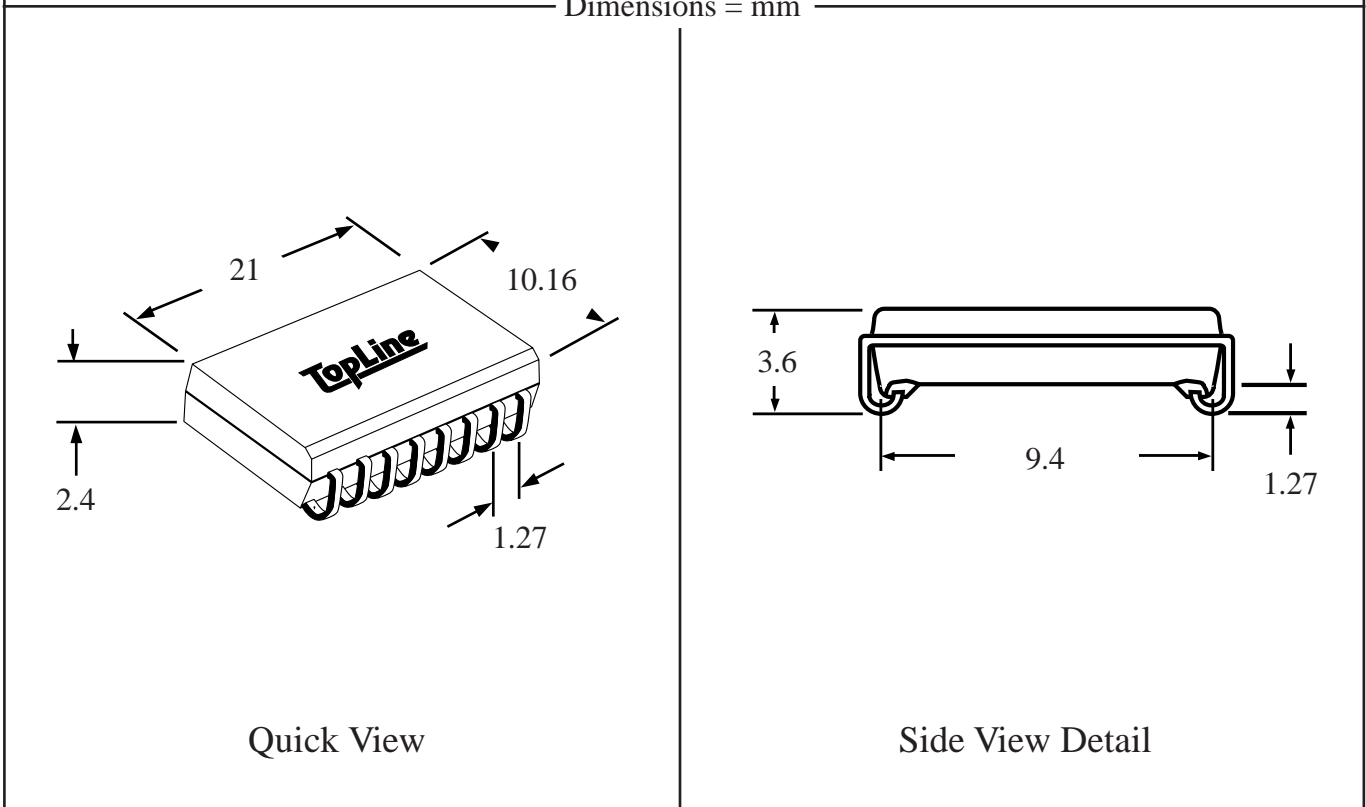

Part # **SOXJ32**

Leads **32** Pitch **1.27mm (.05")**

Body Size **400mil (10.16mm)**

TopLine™

Tel 1-714-898-3830

info@topline.tv

Top View

PC Board

Dimensions = mm

Quick View

Side View Detail