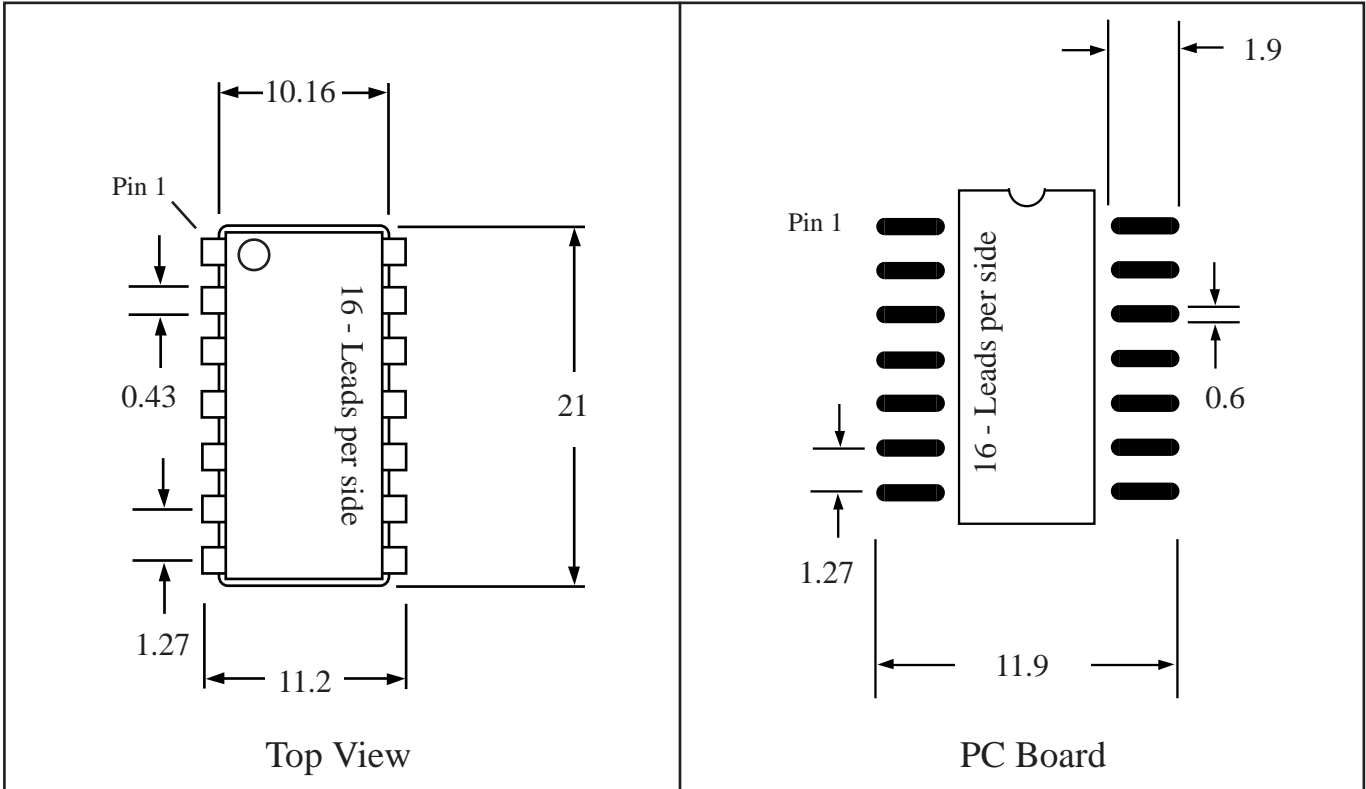

Part # **SOXJ32**

Leads **32** Pitch **1.27mm (.05")**

Body Size **400mil (10.16mm)**

TopLine™

Tel 1-714-898-3830

info@topline.tv

Top View

PC Board

Dimensions = mm

Quick View

Side View Detail