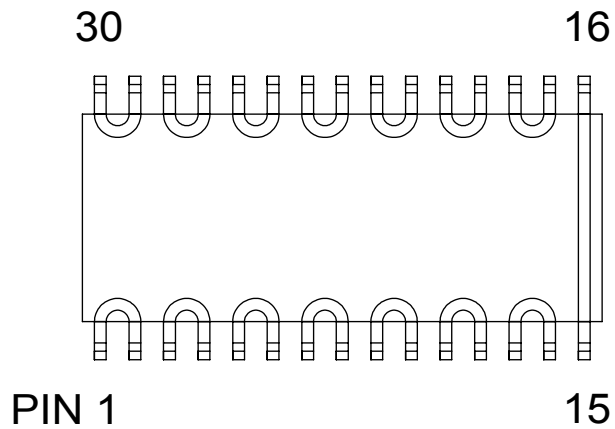

DAISY CHAIN TOP VIEW (INTERNAL CONNECTIONS)

DAISY CHAIN NET LIST		
PINS	PINS	PINS
1 ~ 2	11 ~ 12	21 ~ 22
3 ~ 4	13 ~ 14	23 ~ 24
5 ~ 6	15 ~ 16	25 ~ 26
7 ~ 8	17 ~ 18	27 ~ 28
9 ~ 10	19 ~ 20	29 ~ 30

NOTES:

1. DAISY CHAIN WIRE BONDED TO INTERNAL PADS.
2. SEE NET LIST FOR CONNECTIONS BETWEEN PINS.
3. DRAWING NOT TO SCALE.

TopLine®			
TITLE 30L DAISY CHAIN PIN CONNECTIONS			
SCALE	SIZE	DRAWING NO.	REV
	A	123006	A
DO NOT SCALE DRAWING			SHEET 1 OF 1