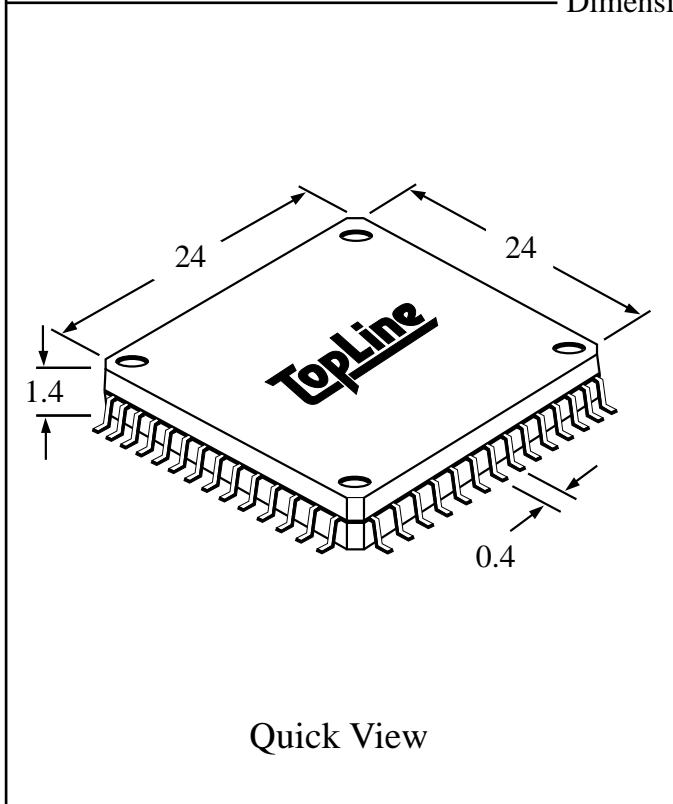

Part # **LQFP216T15.7**
 Leads **216** Pitch **0.4mm**
 Body Size **24mm SQ**

Available RoHS Pb-Free

Tel 1-800-776-9888
 info@topline.tv

Dimensions = mm

Ordering Steps:

- Step 1: Select outline body thickness LQFP (1.4mm).
- Step 2: Choose packaging. Tray is standard. Tape and Reel is available.
- Step 3: Select plating requirements. RoHS Pb-Free or SnPb
- Step 4: Select options according to your application. See chart below.

Part Number Packaged in Tray (Standard)	Options				Applications					
	Plating	Daisy Chain	Dummy Die	Isolated Pins	Mounting Practice	Rework Solder Practice	Reflow Temperature Profiling	Continuity Test	Life Cycle Test	S.I.R. Test
LQFP216T15.7	SnPb	No	No	No	x	x				
LQFP216T15.7T	Pb-Free	No	No	No	x	x				
LQFP216T15.7-DE-D	SnPb	Yes	Yes	No	x	x	x	x	x	
LQFP216T15.7T-DE-D	Pb-Free	Yes	Yes	No	x	x	x	x	x	
LQFP216T15.7-ISO	SnPb	No	No	Yes	x	x	x			x
LQFP216T15.7T-ISO	Pb-Free	No	No	Yes	x	x	x			x