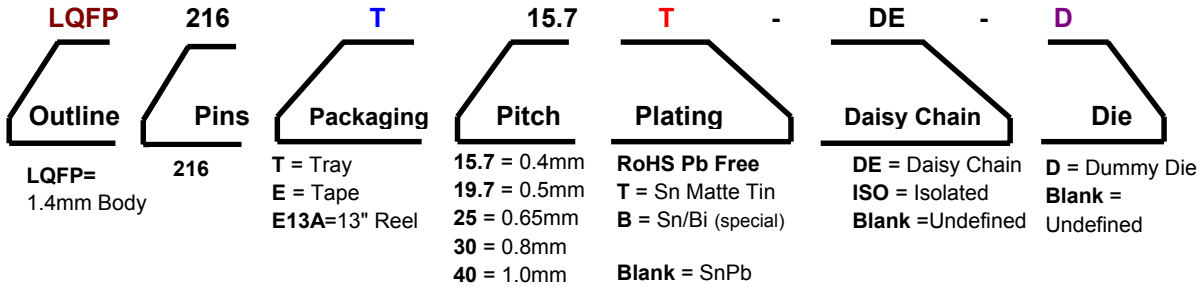

Part # **LQFP216T15.7**
 Leads **216** Pitch **0.4mm**
 Body Size **24mm SQ**

Available RoHS Pb-Free

Tel 1-800-776-9888
 info@topline.tv

Dimensions = mm

Ordering Steps:

- Step 1: Select outline body thickness LQFP (1.4mm).
- Step 2: Choose packaging. Tray is standard. Tape and Reel is available.
- Step 3: Select plating requirements. RoHS Pb-Free or SnPb
- Step 4: Select options according to your application. See chart below.

Part Number Packaged in Tray (Standard)	Options				Applications					
	Plating	Daisy Chain	Dummy Die	Isolated Pins	Mounting Practice	Rework Solder Practice	Reflow Temperature Profiling	Continuity Test	Life Cycle Test	S.I.R. Test
LQFP216T15.7	SnPb	No	No	No	x	x				
LQFP216T15.7T	Pb-Free	No	No	No	x	x				
LQFP216T15.7-DE-D	SnPb	Yes	Yes	No	x	x	x	x	x	
LQFP216T15.7T-DE-D	Pb-Free	Yes	Yes	No	x	x	x	x	x	
LQFP216T15.7-ISO	SnPb	No	No	Yes	x	x	x			x
LQFP216T15.7T-ISO	Pb-Free	No	No	Yes	x	x	x			x