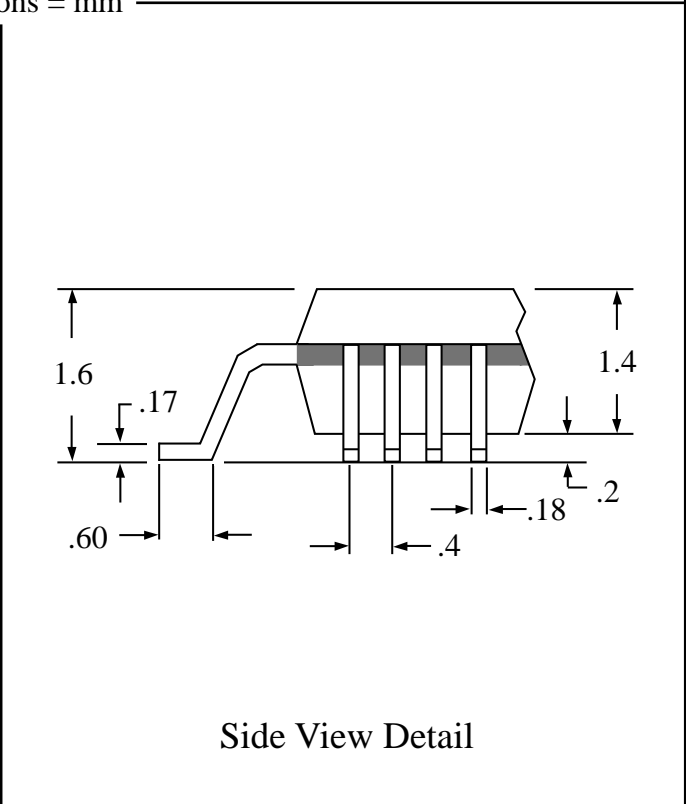

Part # **LQFP216T15.7**
 Leads **216** Pitch **0.4mm**
 Body Size **24mm SQ**

Available RoHS Pb-Free

Tel 1-800-776-9888
 info@topline.tv

Dimensions = mm

Ordering Steps:

- Step 1: Select outline body thickness LQFP (1.4mm).
- Step 2: Choose packaging. Tray is standard. Tape and Reel is available.
- Step 3: Select plating requirements. RoHS Pb-Free or SnPb
- Step 4: Select options according to your application. See chart below.