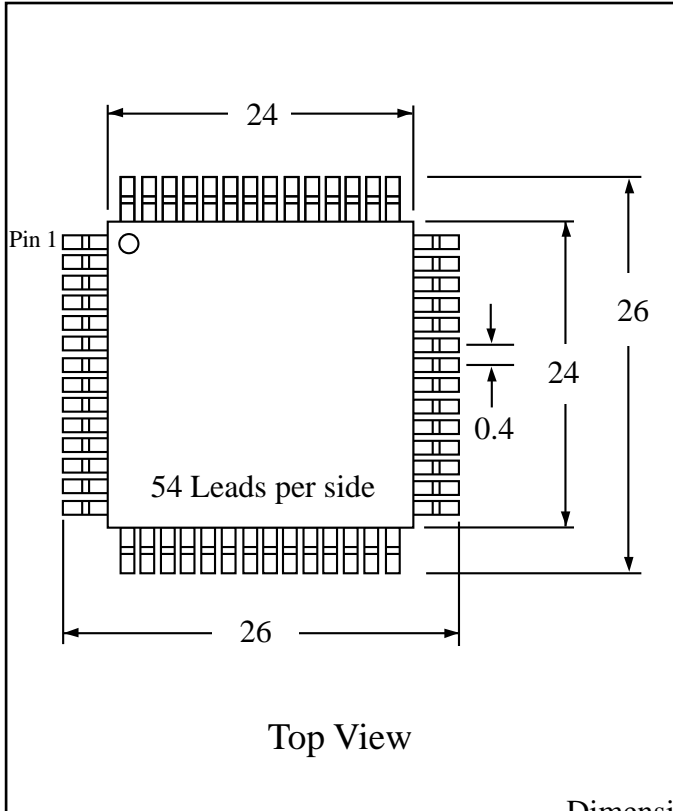

Part # **LQFP216T15.7**
 Leads **216** Pitch **0.4mm**
 Body Size **24mm SQ**

Available RoHS Pb-Free

Tel 1-800-776-9888
 info@topline.tv

Dimensions = mm

Ordering Steps:

- Step 1: Select outline body thickness LQFP (1.4mm).
- Step 2: Choose packaging. Tray is standard. Tape and Reel is available.
- Step 3: Select plating requirements. RoHS Pb-Free or SnPb
- Step 4: Select options according to your application. See chart below.

Part Number Packaged in Tray (Standard)	Options				Applications					
	Plating	Daisy Chain	Dummy Die	Isolated Pins	Mounting Practice	Rework Solder Practice	Reflow Temperature Profiling	Continuity Test	Life Cycle Test	S.I.R. Test
LQFP216T15.7	SnPb	No	No	No	x	x				
LQFP216T15.7T	Pb-Free	No	No	No	x	x				
LQFP216T15.7-DE-D	SnPb	Yes	Yes	No	x	x	x	x	x	
LQFP216T15.7T-DE-D	Pb-Free	Yes	Yes	No	x	x	x	x	x	
LQFP216T15.7-ISO	SnPb	No	No	Yes	x	x	x			x
LQFP216T15.7T-ISO	Pb-Free	No	No	Yes	x	x	x			x