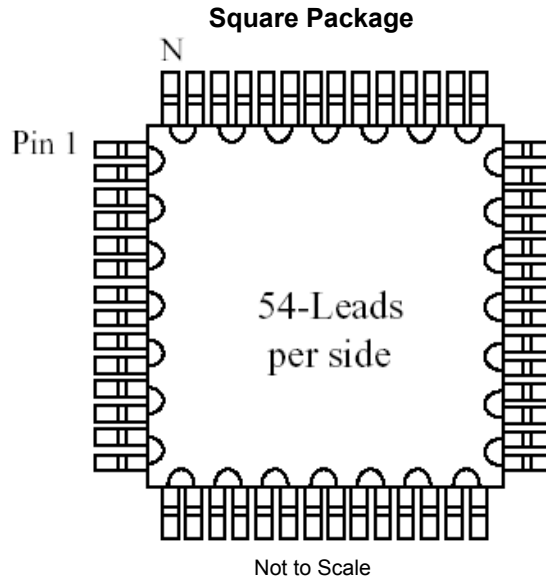

Daisy Chain LQFP216

Daisy Chain Net List LQFP216

Net List	
From Pin	To Pin
1	2
3	4
5	6
7	8
9	10
11	12
13	14
15	16
17	18
19	20
21	22
23	24
25	26
27	28
29	30
31	32
33	34
35	36
37	38
39	40
41	42
43	44

Net List	
From Pin	To Pin
45	46
47	48
49	50
51	52
53	54
55	56
57	58
59	60
61	62
63	64
65	66
67	68
69	70
71	72
73	74
75	76
77	78
79	80
81	82
83	84
85	86
87	88

Net List	
From Pin	To Pin
89	90
91	92
93	94
95	96
97	98
99	100
101	102
103	104
105	106
107	108
109	110
111	112
113	114
115	116
117	118
119	120
121	122
123	124
125	126
127	128
129	130
131	132

Net List	
From Pin	To Pin
133	134
135	136
137	138
139	140
141	142
143	144
145	146
147	148
149	150
151	152
153	154
155	156
157	158
159	160
161	162
163	164
165	166
167	168
169	170
171	172
173	174
175	176

Net List	
From Pin	To Pin
177	178
179	180
181	182
183	184
185	186
187	188
189	190
191	192
193	194
195	196
197	198
199	200
201	202
203	204
205	206
207	208
209	210
211	212
213	214
215	216

Visit www.TopLine.tv or email info@TopLine.tv for applications assistance.