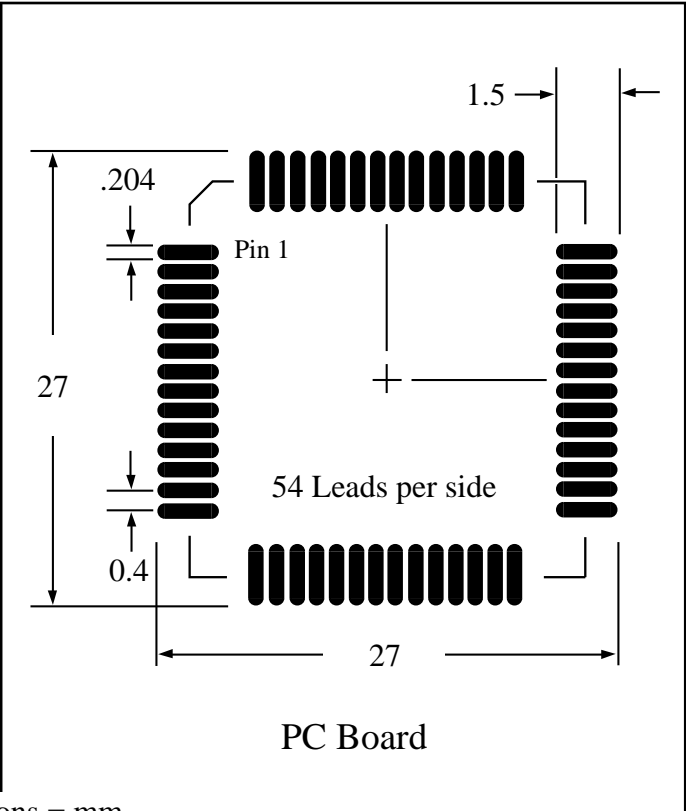

Part # **LQFP216T15.7**
 Leads **216** Pitch **0.4mm**
 Body Size **24mm SQ**

Available RoHS Pb-Free

Tel 1-800-776-9888
 info@topline.tv

Dimensions = mm

Ordering Steps:

- Step 1: Select outline body thickness LQFP (1.4mm).
- Step 2: Choose packaging. Tray is standard. Tape and Reel is available.
- Step 3: Select plating requirements. RoHS Pb-Free or SnPb
- Step 4: Select options according to your application. See chart below.

Part Number Packaged in Tray (Standard)	Options				Applications					
	Plating	Daisy Chain	Dummy Die	Isolated Pins	Mounting Practice	Rework Solder Practice	Reflow Temperature Profiling	Continuity Test	Life Cycle Test	S.I.R. Test
LQFP216T15.7	SnPb	No	No	No	x	x				
LQFP216T15.7T	Pb-Free	No	No	No	x	x				
LQFP216T15.7-DE-D	SnPb	Yes	Yes	No	x	x	x	x	x	
LQFP216T15.7T-DE-D	Pb-Free	Yes	Yes	No	x	x	x	x	x	
LQFP216T15.7-ISO	SnPb	No	No	Yes	x	x	x			x
LQFP216T15.7T-ISO	Pb-Free	No	No	Yes	x	x	x			x

Part Number Packaged in Tape and Reel	Options				Applications					
	Plating	Daisy Chain	Dummy Die	Isolated Pins	Mounting Practice	Rework Solder Practice	Reflow Temperature Profiling	Continuity Test	Life Cycle Test	S.I.R. Test
LQFP216E13A15.7	SnPb	No	No	No	x	x				
LQFP216E13A15.7T	Pb-Free	No	No	No	x	x				
LQFP216E13A15.7-DE-D	SnPb	Yes	Yes	No	x	x	x	x	x	
LQFP216E13A15.7T-DE-D	Pb-Free	Yes	Yes	No	x	x	x	x	x	
LQFP216E13A15.7-ISO	SnPb	No	No	Yes	x	x	x			x
LQFP216E13A15.7T-ISO	Pb-Free	No	No	Yes	x	x	x			x

Visit www.TopLine.tv or email info@TopLine.tv for applications assistance.

Daisy Chain LQFP216

Daisy Chain Net List LQFP216

Net List	
From Pin	To Pin
1	2
3	4
5	6
7	8
9	10
11	12
13	14
15	16
17	18
19	20
21	22
23	24
25	26
27	28
29	30
31	32
33	34
35	36
37	38
39	40
41	42
43	44