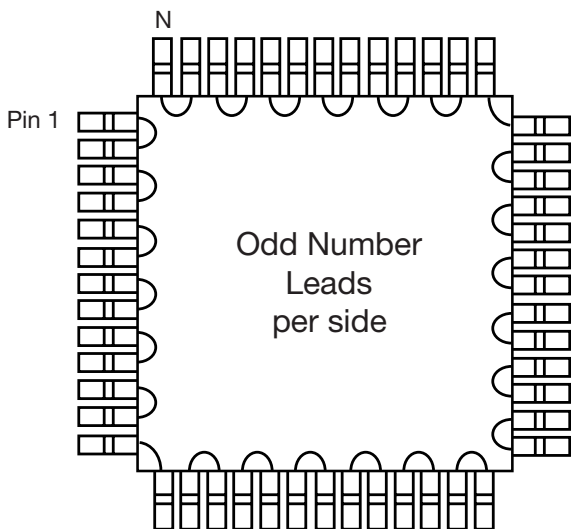

### MSOP

Daisy Chain available  
add -DE to end of part number

**QFP  
Quad Flat Pack**

Square Body

Even  
Number  
Leads  
per side

TOTAL NUMBER LEADS  
24, 32, 64, 80, 120, 128, 144  
160, 168, 176, 184, 208, 216, 240, 256, 304

Rectangle Body

Even  
Number  
Leads  
per side

TOTAL NUMBER LEADS  
80, 100, 128

•Not to Scale•

Square Body

Odd Number  
Leads  
per side

TOTAL NUMBER LEADS  
44, 52, 68, 100, 132, 164, 172, 196, 244

Rectangle Body

Odd  
Number  
Leads  
per side

TOTAL NUMBER LEADS  
64

**Daisy Chain**

# **CERQUAD Ceramic Quad Flat Pack**

Even Number  
Leads  
per side

Total Leads:  
64, 80, 120,  
144, 160, 208,  
240, 256, 304

Odd Number  
Leads  
per side

Total Leads:  
68, 84,  
100, 132, 164,  
172, 196, 244