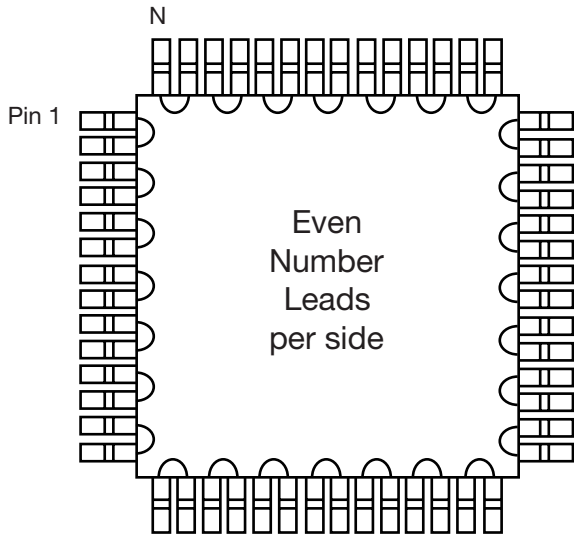

### MSOP

Daisy Chain available  
add -DE to end of part number

**QFP  
Quad Flat Pack**

Square Body

Even  
Number  
Leads  
per side

TOTAL NUMBER LEADS  
24, 32, 64, 80, 120, 128, 144  
160, 168, 176, 184, 208, 216, 240, 256, 304

Rectangle Body

Even  
Number  
Leads  
per side

TOTAL NUMBER LEADS  
80, 100, 128

•Not to Scale•

Square Body

Odd Number  
Leads  
per side

TOTAL NUMBER LEADS  
44, 52, 68, 100, 132, 164, 172, 196, 244

Rectangle Body

Odd  
Number  
Leads  
per side

TOTAL NUMBER LEADS  
64

**Daisy Chain**

# **CERQUAD Ceramic Quad Flat Pack**

Even Number  
Leads  
per side

Total Leads:  
64, 80, 120,  
144, 160, 208,  
240, 256, 304

Odd Number  
Leads  
per side

Total Leads:  
68, 84,  
100, 132, 164,  
172, 196, 244