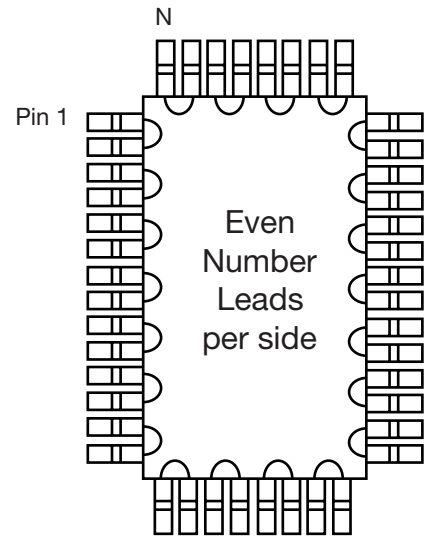

### MSOP

Daisy Chain available  
add -DE to end of part number

**QFP  
Quad Flat Pack**

Square Body

Even  
Number  
Leads  
per side

TOTAL NUMBER LEADS  
24, 32, 64, 80, 120, 128, 144  
160, 168, 176, 184, 208, 216, 240, 256, 304

Rectangle Body

Even  
Number  
Leads  
per side

TOTAL NUMBER LEADS  
80, 100, 128

•Not to Scale•

Square Body

Odd Number  
Leads  
per side

TOTAL NUMBER LEADS  
44, 52, 68, 100, 132, 164, 172, 196, 244

Rectangle Body

Odd  
Number  
Leads  
per side

TOTAL NUMBER LEADS  
64

**Daisy Chain**

# **CERQUAD Ceramic Quad Flat Pack**

Even Number  
Leads  
per side

Total Leads:  
64, 80, 120,  
144, 160, 208,  
240, 256, 304

Odd Number  
Leads  
per side

Total Leads:  
68, 84,  
100, 132, 164,  
172, 196, 244