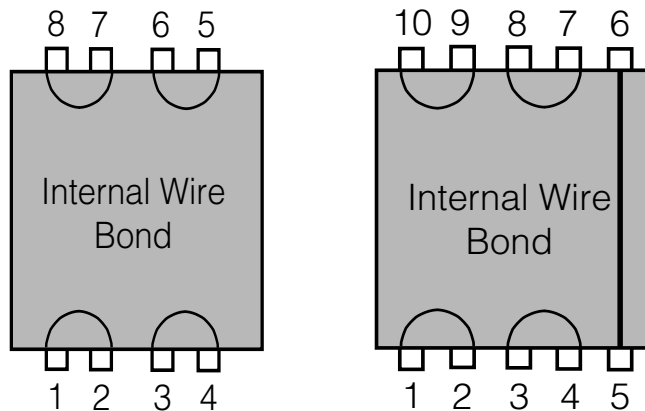

### LCC

### MSOP

Daisy Chain available  
add -DE to end of part number

**QFP  
Quad Flat Pack**

Square Body

Even  
Number  
Leads  
per side

TOTAL NUMBER LEADS  
24, 32, 64, 80, 120, 128, 144  
160, 168, 176, 184, 208, 216, 240, 256, 304