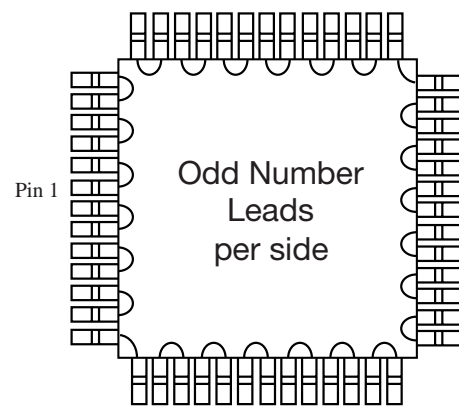

Rectangle Body

Even  
Number  
Leads  
per side

TOTAL NUMBER LEADS  
80, 100, 128

•Not to Scale•

Square Body

Odd Number  
Leads  
per side

TOTAL NUMBER LEADS  
44, 52, 68, 100, 132, 164, 172, 196, 244

Rectangle Body

Odd  
Number  
Leads  
per side

TOTAL NUMBER LEADS  
64

**Daisy Chain**

# **CERQUAD Ceramic Quad Flat Pack**

Even Number  
Leads  
per side

Total Leads:  
64, 80, 120,  
144, 160, 208,  
240, 256, 304

Odd Number  
Leads  
per side

Total Leads:  
68, 84,  
100, 132, 164,  
172, 196, 244