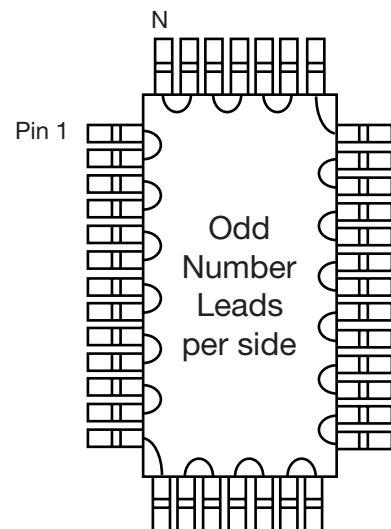

### MSOP

Daisy Chain available  
add -DE to end of part number

**QFP  
Quad Flat Pack**

Square Body

Even  
Number  
Leads  
per side

TOTAL NUMBER LEADS  
24, 32, 64, 80, 120, 128, 144  
160, 168, 176, 184, 208, 216, 240, 256, 304

Rectangle Body

Even  
Number  
Leads  
per side

TOTAL NUMBER LEADS  
80, 100, 128

•Not to Scale•

Square Body

Odd Number  
Leads  
per side

TOTAL NUMBER LEADS  
44, 52, 68, 100, 132, 164, 172, 196, 244

Rectangle Body

Odd  
Number  
Leads  
per side

TOTAL NUMBER LEADS  
64

**Daisy Chain**

# **CERQUAD Ceramic Quad Flat Pack**

Even Number  
Leads  
per side

Total Leads:  
64, 80, 120,  
144, 160, 208,  
240, 256, 304

Odd Number  
Leads  
per side

Total Leads:  
68, 84,  
100, 132, 164,  
172, 196, 244