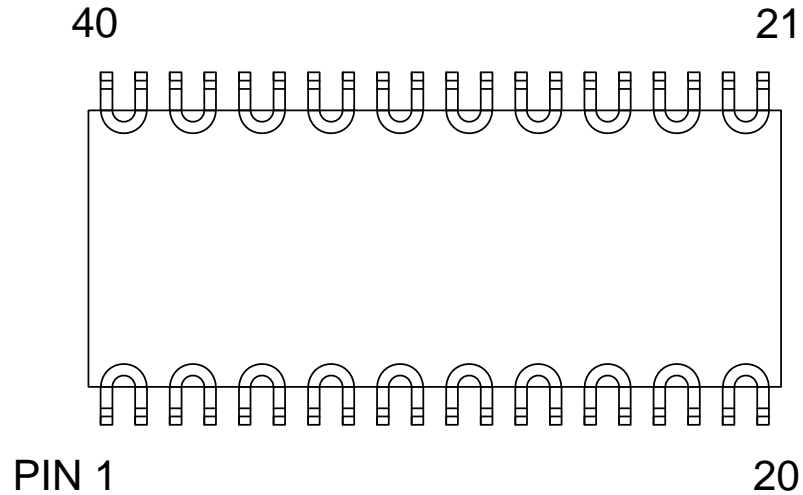

CERDIP40 DAISY CHAIN TOP VIEW (INTERNAL CONNECTIONS)

DAISY CHAIN NET LIST			
PINS	PINS	PINS	PINS
1 ~ 2	11 ~ 12	21 ~ 22	31 ~ 32
3 ~ 4	13 ~ 14	23 ~ 24	33 ~ 34
5 ~ 6	15 ~ 16	25 ~ 26	35 ~ 36
7 ~ 8	17 ~ 18	27 ~ 28	37 ~ 38
9 ~ 10	19 ~ 20	29 ~ 30	39 ~ 40

NOTES:

1. DAISY CHAIN WIRE BONDED TO INTERNAL PADS.
2. SEE NET LIST FOR CONNECTIONS BETWEEN PINS.
3. DRAWING NOT TO SCALE.

TopLine[®]			
TITLE 40L DAISY CHAIN PIN CONNECTIONS			
SCALE	SIZE A	DRAWING NO. 124021	REV A
DO NOT SCALE DRAWING			SHEET 1 OF 1