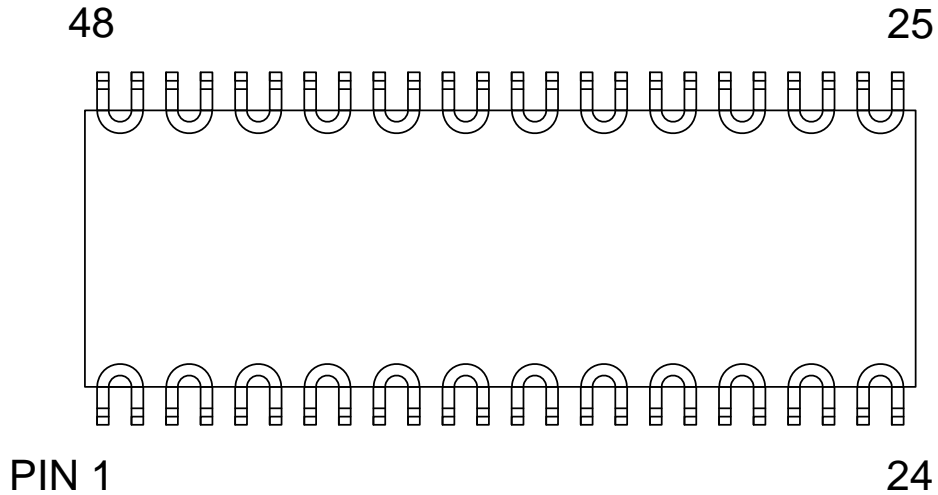

CERDIP48 DAISY CHAIN TOP VIEW (INTERNAL CONNECTIONS)

DAISY CHAIN NET LIST				
PINS	PINS	PINS	PINS	PINS
1 ~ 2	11 ~ 12	21 ~ 22	31 ~ 32	41 ~ 42
3 ~ 4	13 ~ 14	23 ~ 24	33 ~ 34	43 ~ 44
5 ~ 6	15 ~ 16	25 ~ 26	35 ~ 36	45 ~ 46
7 ~ 8	17 ~ 18	27 ~ 28	37 ~ 38	47 ~ 48
9 ~ 10	19 ~ 20	29 ~ 30	39 ~ 40	

NOTES:

1. DAISY CHAIN WIRE BONDED TO INTERNAL PADS.
2. SEE NET LIST FOR CONNECTIONS BETWEEN PINS.
3. DRAWING NOT TO SCALE.

TopLine®			
TITLE 48L DAISY CHAIN PIN CONNECTIONS			
SCALE	SIZE A	DRAWING NO. 124821	REV A
DO NOT SCALE DRAWING			SHEET 1 OF 1