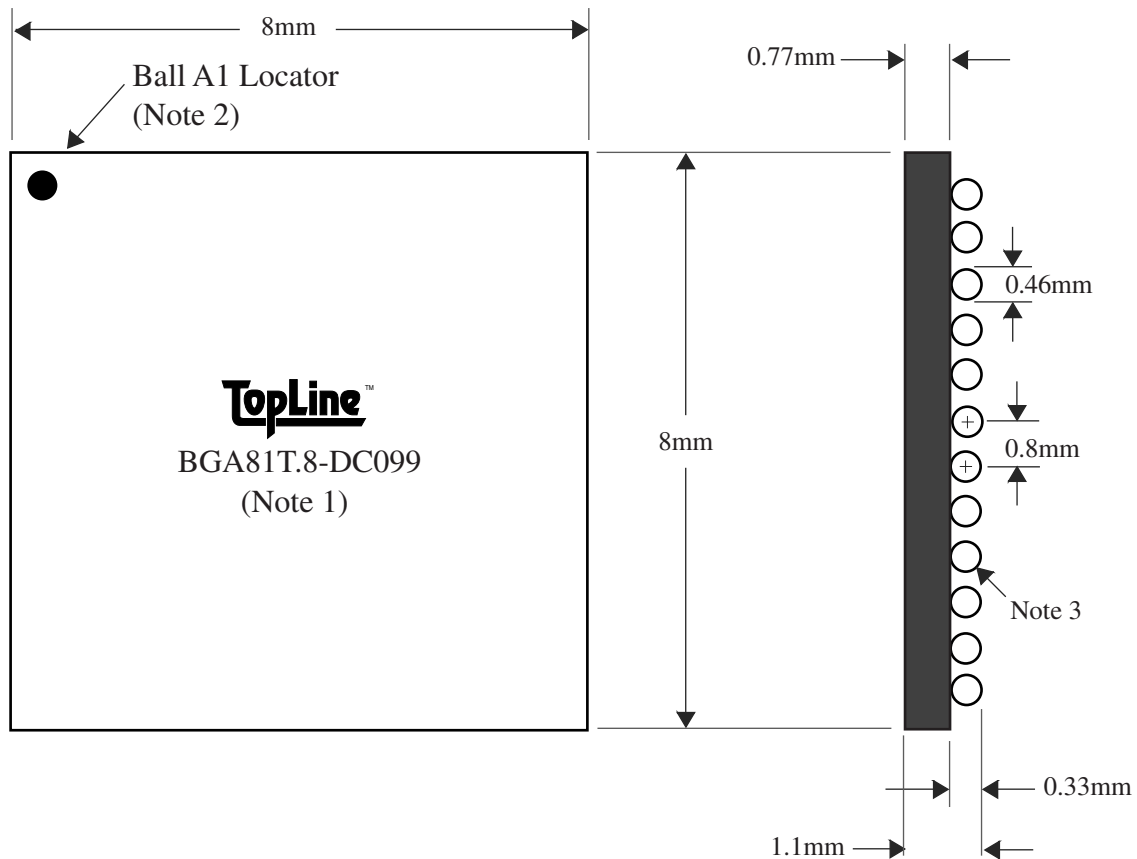

BGA81T.8-DC099

TEL 1-714-898-3830
info@topline.tv

<u>BALLS</u>	<u>PITCH</u>	<u>SIZE</u>	<u>MATRIX</u>	<u>ROWS</u>	<u>CENTER</u>	<u>MAT'L</u>
81	0.8mm	8mm SQ	9 x 9	full	full	BT

TOP VIEW

SIDE VIEW

NOTES		REVISIONS		
Note 1	Logo and part number centered White ink or laser marked	<u>Rev</u>	<u>Date</u>	<u>Changes</u>
Note 2	Ball A1 locator mark positioned in corner			
Note 3	Ball Material: 63/37 SnPb	PACKAGING TRAYS		
Note 4	Substrate Material: BT	Tray BGATRAY8mm-12x30 Tray Quantity 360		