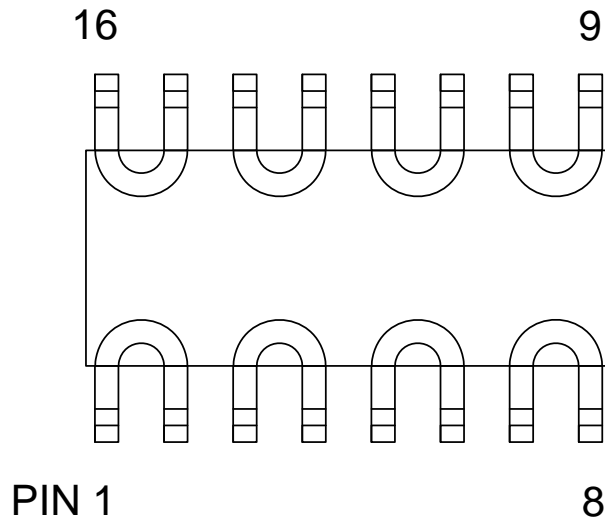

DIP16 DAISY CHAIN TOP VIEW (INTERNAL CONNECTIONS)

DAISY CHAIN NET LIST	
PINS	PINS
1 ~ 2	9 ~ 10
3 ~ 4	11 ~ 12
5 ~ 6	13 ~ 14
7 ~ 8	15 ~ 16

NOTES:

1. DAISY CHAIN WIRE BONDED TO INTERNAL PADS.
2. SEE NET LIST FOR CONNECTIONS BETWEEN PINS.
3. DRAWING NOT TO SCALE.

TopLine[®]			
TITLE 16L DAISY CHAIN PIN CONNECTIONS			
SCALE	SIZE	DRAWING NO.	REV
	A	121603	A
DO NOT SCALE DRAWING			SHEET 1 OF 1