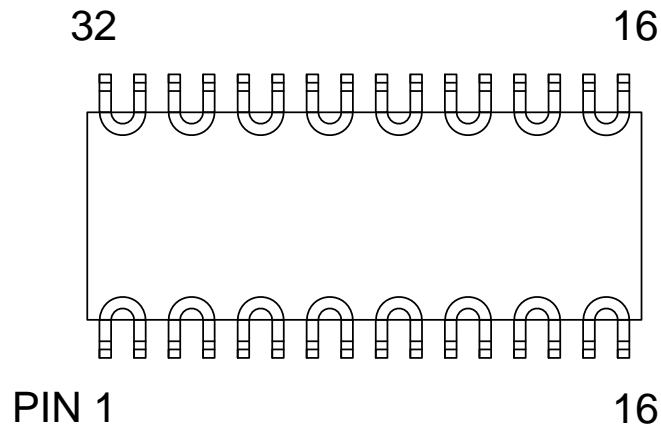

DIP32 DAISY CHAIN TOP VIEW (INTERNAL CONNECTIONS)

DAISY CHAIN NET LIST			
PINS	PINS	PINS	PINS
1 ~ 2	11 ~ 12	21 ~ 22	31 ~ 32
3 ~ 4	13 ~ 14	23 ~ 24	
5 ~ 6	15 ~ 16	25 ~ 26	
7 ~ 8	17 ~ 18	27 ~ 28	
9 ~ 10	19 ~ 20	29 ~ 30	

NOTES:

1. DAISY CHAIN WIRE BONDED TO INTERNAL PADS.
2. SEE NET LIST FOR CONNECTIONS BETWEEN PINS.
3. DRAWING NOT TO SCALE.

TopLine®			
TITLE			
32L DAISY CHAIN PIN CONNECTIONS			
SCALE	SIZE	DRAWING NO.	REV
	A	123220	A
DO NOT SCALE DRAWING			SHEET 1 OF 1