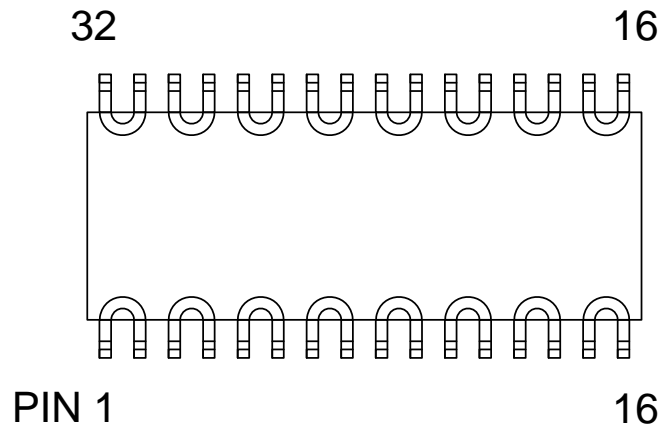

SDIP32 DAISY CHAIN TOP VIEW (INTERNAL CONNECTIONS)

| DAISY CHAIN NET LIST | | | |
|-------------------------|---------|---------|---------|
| PINS | PINS | PINS | PINS |
| 1 ~ 2 | 11 ~ 12 | 21 ~ 22 | 31 ~ 32 |
| 3 ~ 4 | 13 ~ 14 | 23 ~ 24 | |
| 5 ~ 6 | 15 ~ 16 | 25 ~ 26 | |
| 7 ~ 8 | 17 ~ 18 | 27 ~ 28 | |
| 9 ~ 10 | 19 ~ 20 | 29 ~ 30 | |

NOTES:

1. DAISY CHAIN WIRE BONDED TO INTERNAL PADS.
2. SEE NET LIST FOR CONNECTIONS BETWEEN PINS.
3. DRAWING NOT TO SCALE.

| | | | |
|-----------------------------------------------|-----------|-----------------------|--------------|
| TopLine[®] | | | |
| TITLE 32L DAISY CHAIN PIN CONNECTIONS | | | |
| SCALE | SIZE A | DRAWING NO. 123220 | REV A |
| DO NOT SCALE DRAWING | | | SHEET 1 OF 1 |