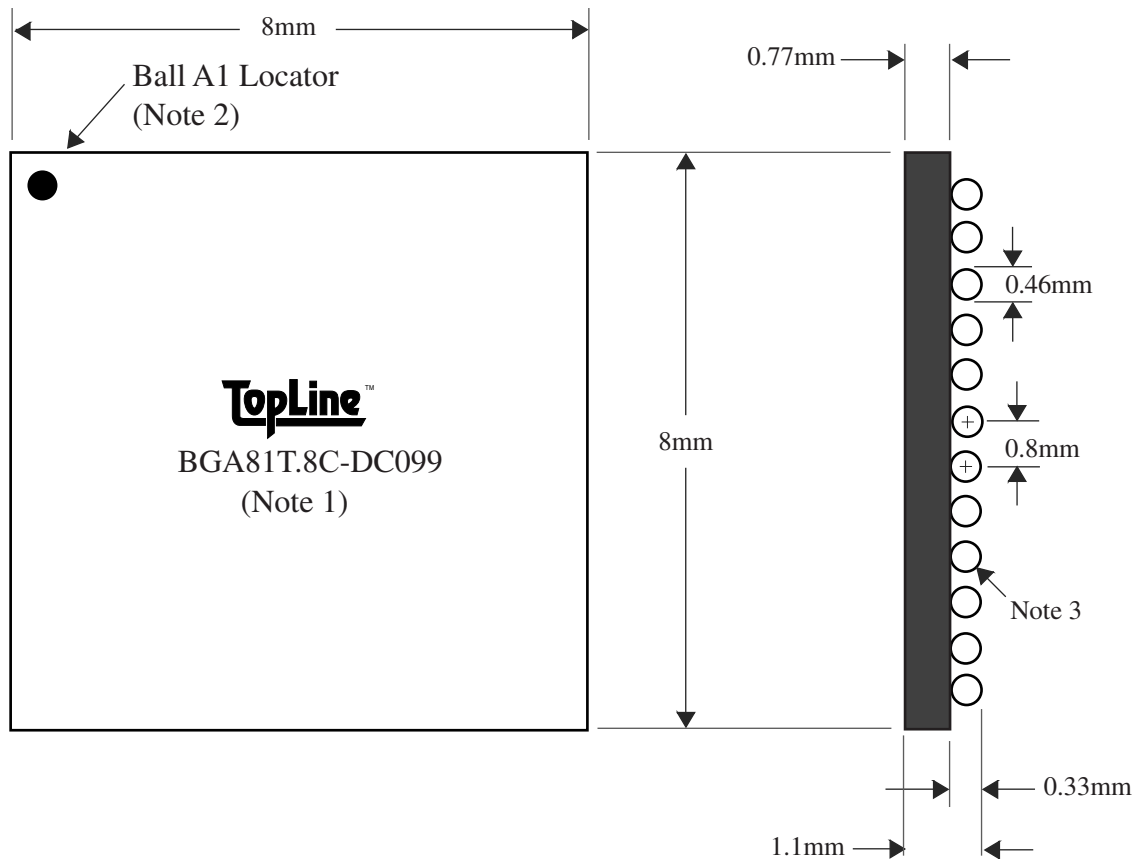

# BGA81T.8C-DC099 Lead Free

TEL 1-714-898-3830  
info@topline.tv

<u>BALLS</u>	<u>PITCH</u>	<u>SIZE</u>	<u>MATRIX</u>	<u>ROWS</u>	<u>CENTER</u>	<u>MAT'L</u>
81	0.8mm	8mm SQ	9 x 9	full	full	BT

**TOP VIEW**

**SIDE VIEW**

NOTES		REVISIONS		
Note 1	Logo and part number centered White ink or laser marked	<u>Rev</u>	<u>Date</u>	<u>Changes</u>
Note 2	Ball A1 locator mark positioned in corner			
Note 3	Ball Material: Sn96.5/Ag3.0/Cu0.5			
Note 4	Substrate Material: BT			
		PACKAGING TRAYS		
		Tray BGATRAY8mm-12x30 Tray Quantity 360		