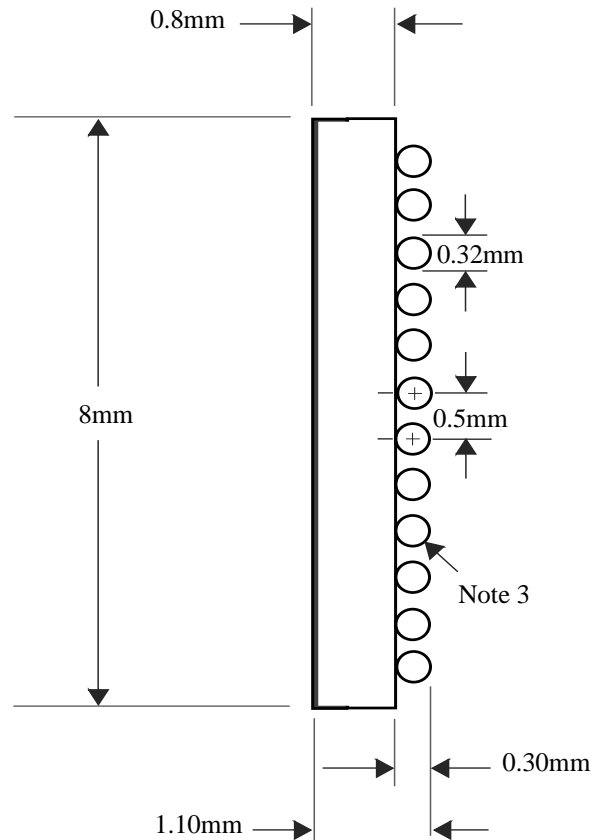

BALLS	PITCH	SIZE
108	0.5mm	8mm SQ

MATRIX	ROWS	CENTER	MAT'L
14 x 14	3	none	Polyimide

BALL VIEW

BOTTOM SIDE (TOP X-RAY VIEW)

TEST VEHICLE BOARD

AFTER MOUNTING TO TEST BOARD

LBGA108T.5-DC146

TEL 1-714-898-3830
info@topline.tv

<u>BALLS</u>	<u>PITCH</u>	<u>SIZE</u>	<u>MATRIX</u>	<u>ROWS</u>	<u>CENTER</u>	<u>MAT'L</u>
108	0.5mm	8mm SQ	14 x 14	3	none	Polyimide

TOP VIEW

SIDE VIEW

NOTES		REVISIONS	
Note 1	Logo and part number centered	<u>Rev</u>	<u>Date</u> <u>Changes</u>
Note 2	Ball A1 locator mark positioned in corner		
Note 3	Ball Material: Sn63/Pb37		
Note 4	Substrate Material: Polyimide Laminate		
		PACKAGING TRAYS	
		Tray BGATRAY8mm-12x30 = 360	
		Tray BGATRAY8mm-12x29 = 348	