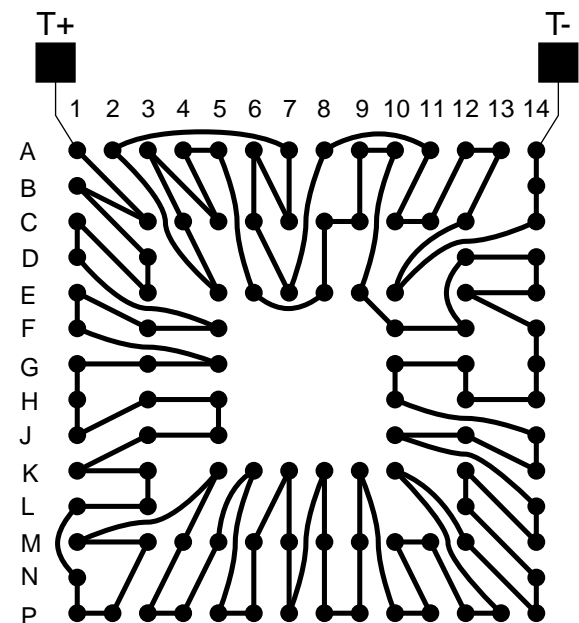

BALLS	PITCH	SIZE
108	0.5mm	8mm SQ

MATRIX	ROWS	CENTER	MAT'L
14 x 14	3	none	Polyimide

BALL VIEW

BOTTOM SIDE (TOP X-RAY VIEW)

TEST VEHICLE BOARD

AFTER MOUNTING TO TEST BOARD

LBGA108T.5-DC146

TEL 1-714-898-3830
info@topline.tv

<u>BALLS</u>	<u>PITCH</u>	<u>SIZE</u>	<u>MATRIX</u>	<u>ROWS</u>	<u>CENTER</u>	<u>MAT'L</u>
108	0.5mm	8mm SQ	14 x 14	3	none	Polyimide

TOP VIEW

SIDE VIEW

NOTES		REVISIONS	
Note 1	Logo and part number centered	<u>Rev</u>	<u>Date</u> <u>Changes</u>
Note 2	Ball A1 locator mark positioned in corner		
Note 3	Ball Material: Sn63/Pb37		
Note 4	Substrate Material: Polyimide Laminate		
		PACKAGING TRAYS	
		Tray BGATRAY8mm-12x30 = 360	
		Tray BGATRAY8mm-12x29 = 348	