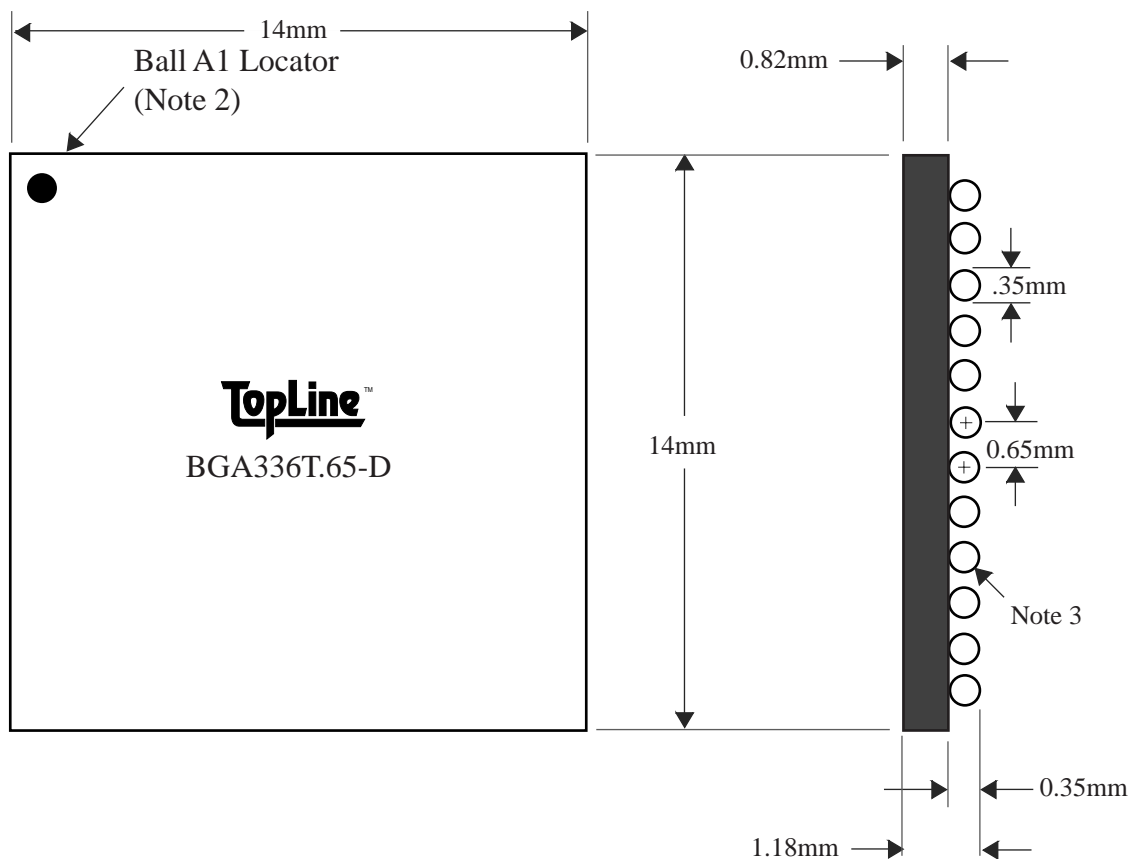

BGA336T.65-D

TEL 1-714-898-3830
info@topline.tv

<u>BALLS</u>	<u>PITCH</u>	<u>SIZE</u>	<u>MATRIX</u>	<u>ROWS</u>	<u>CENTER</u>	<u>MAT'L</u>
336	0.65mm	14mm SQ	20 x 20	6-Row	None	BT

TOP VIEW

SIDE VIEW

NOTES		REVISIONS		
Note 1	Logo and part number centered Laser marked	Rev	Date	Changes
Note 2	Ball A1 locator mark positioned in corner			
Note 3	Ball Material: Sn63/Pb37	PACKAGING TRAYS		
Note 4	Substrate Material: BT	Tray BGATRAY14mm-7x17 Tape: W=24mm, P=20mm		