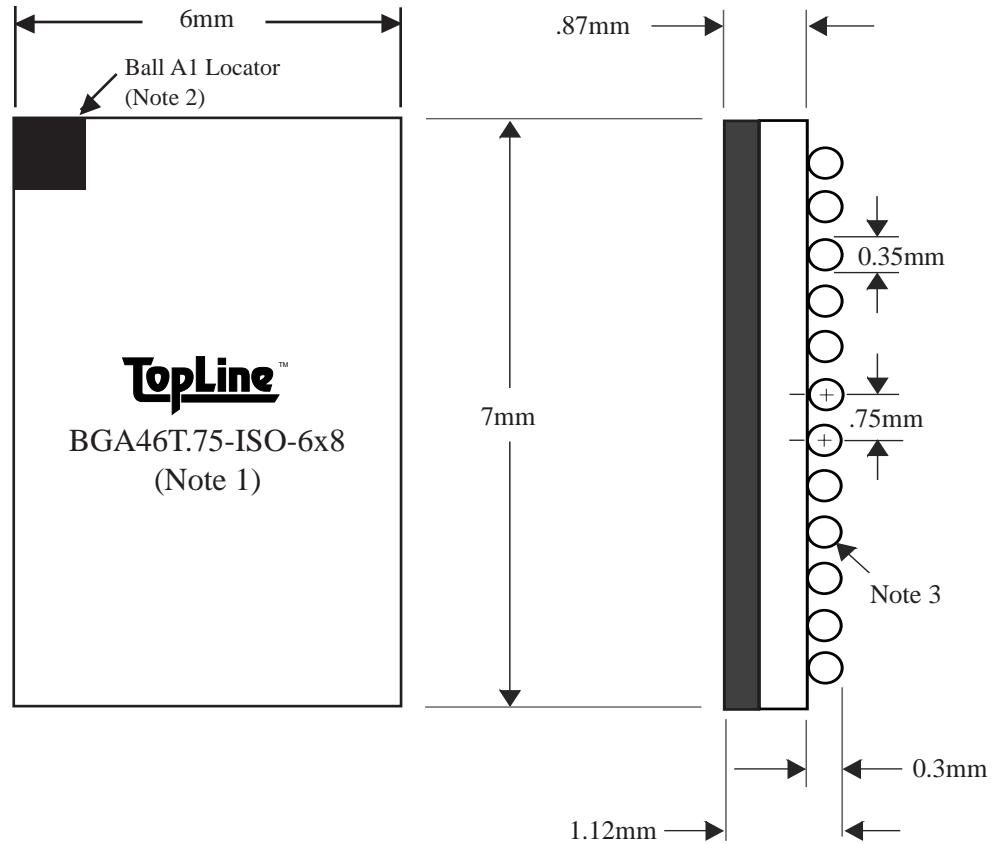

<u>BALLS</u>	<u>PITCH</u>	<u>SIZE</u>	<u>MATRIX</u>	<u>ROWS</u>	<u>CENTER</u>	<u>MAT'L</u>
46	0.75mm	6 x 7mm	6 x 8	full	full	BT

BALL VIEW

BOTTOM SIDE (TOP X-RAY VIEW)

TEST VEHICLE BOARD

AFTER MOUNTING TO TEST BOARD

BGA46T.75-ISO-6x8

TEL 1-714-898-3830
info@toplinedummy.com

<u>BALLS</u>	<u>PITCH</u>	<u>SIZE</u>	<u>MATRIX</u>	<u>ROWS</u>	<u>CENTER</u>	<u>MAT'L</u>
46	0.75mm	6 x 7mm	6 x 8	full	full	BT

TOP VIEW

SIDE VIEW

NOTES		REVISIONS	
Note 1	Logo and part number centered	<u>Rev</u>	<u>Date</u> <u>Changes</u>
Note 2	Ball A1 locator mark positioned in corner		
Note 3	Ball Material: 63/37 SnPb		
Note 4	Substrate Material: BT		
		PACKAGING TRAYS	
		Tray BGATRAY6x7mm-10x16 Tray Quantity 160	