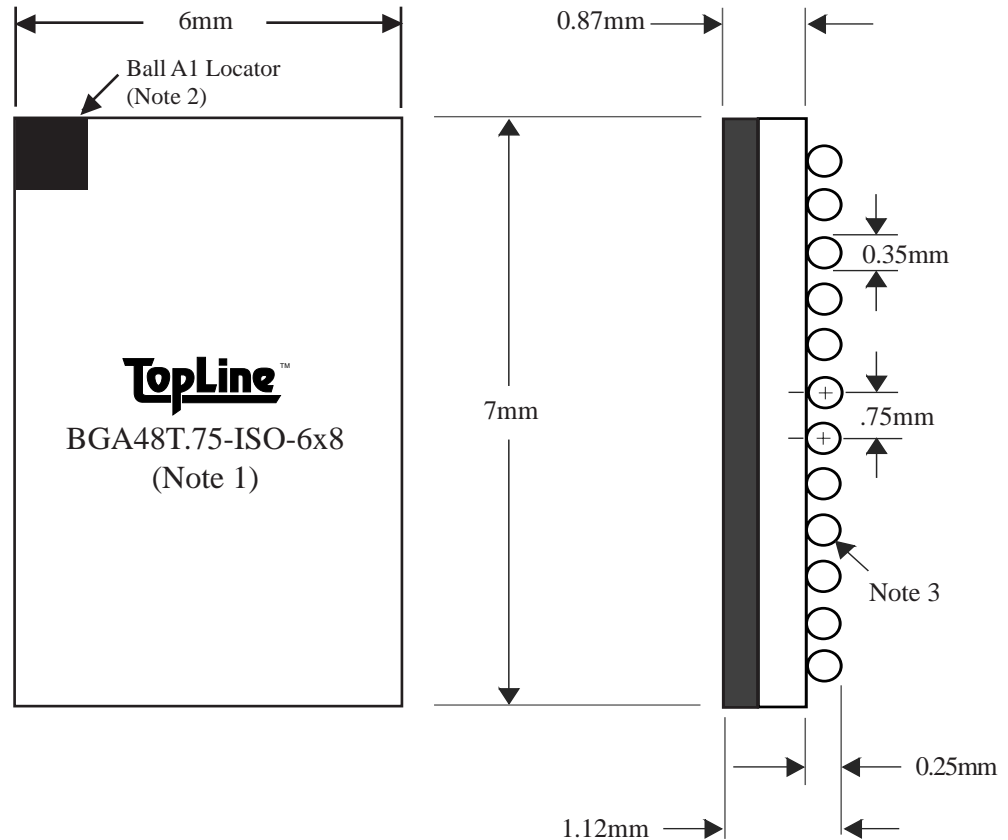

<u>BALLS</u>	<u>PITCH</u>	<u>SIZE</u>	<u>MATRIX</u>	<u>ROWS</u>	<u>CENTER</u>	<u>MAT'L</u>
48	0.75mm	6 x 7mm	6 x 8	full	full	BT

BGA48T.75-ISO-6x8

BALL VIEW

BOTTOM SIDE (TOP X-RAY VIEW)

TEST VEHICLE BOARD

AFTER MOUNTING TO TEST BOARD

BGA48T.75-ISO-6x8

TEL 1-714-898-3830
info@toplinedummy.com

<u>BALLS</u>	<u>PITCH</u>	<u>SIZE</u>	<u>MATRIX</u>	<u>ROWS</u>	<u>CENTER</u>	<u>MAT'L</u>
48	0.75mm	6 x 7mm	6 x 8	full	full	BT

TOP VIEW

SIDE VIEW

NOTES		REVISIONS	
Note 1	Logo and part number centered	<u>Rev</u>	<u>Date</u> <u>Changes</u>
Note 2	Ball A1 locator mark positioned in corner		
Note 3	Ball Material: 63/37 SnPb		
Note 4	Substrate Material: BT Laminate		
		PACKAGING TRAYS	
		Tray BGATRAY6x7mm-10x16	
		Tray Quantity 160	