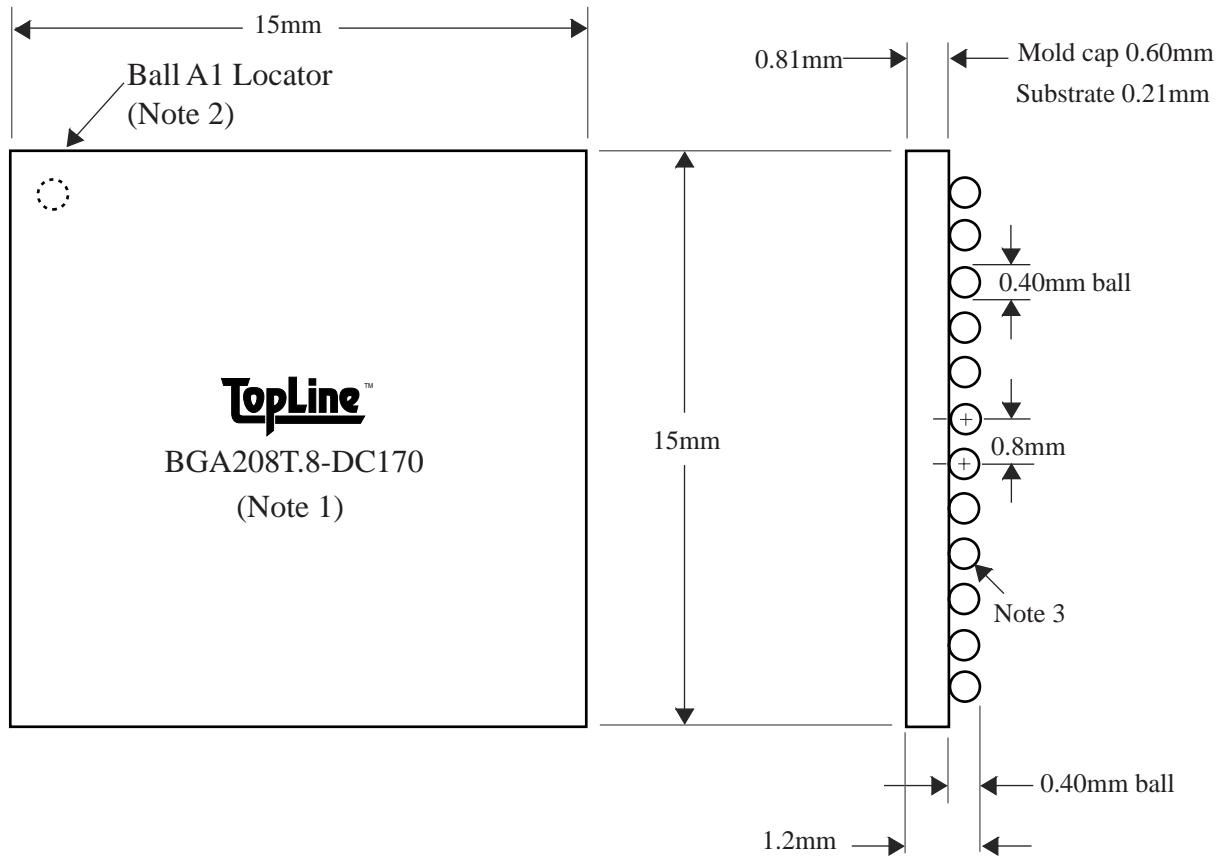

# BGA208T.8-DC170D

TEL 1-714-898-3830  
info@topline.tv

<u>BALLS</u>	<u>PITCH</u>	<u>SIZE</u>	<u>MATRIX</u>	<u>ROWS</u>	<u>CENTER</u>	<u>MAT'L</u>
208	0.8mm	15mm SQ	17 x 17	4	none	BT

**TOP VIEW**

**SIDE VIEW**

NOTES		REVISIONS		
Note 1	Logo and part number centered	<u>Rev</u>	<u>Date</u>	<u>Changes</u>
Note 2	Ball A1 locator mark positioned in corner			
Note 3	Ball Material: Sn Pb			
Note 4	Substrate Material: BT			
		PACKAGING TRAYS		
		Tray BGATRAY15mm-7x8 Tray Quantity 126		