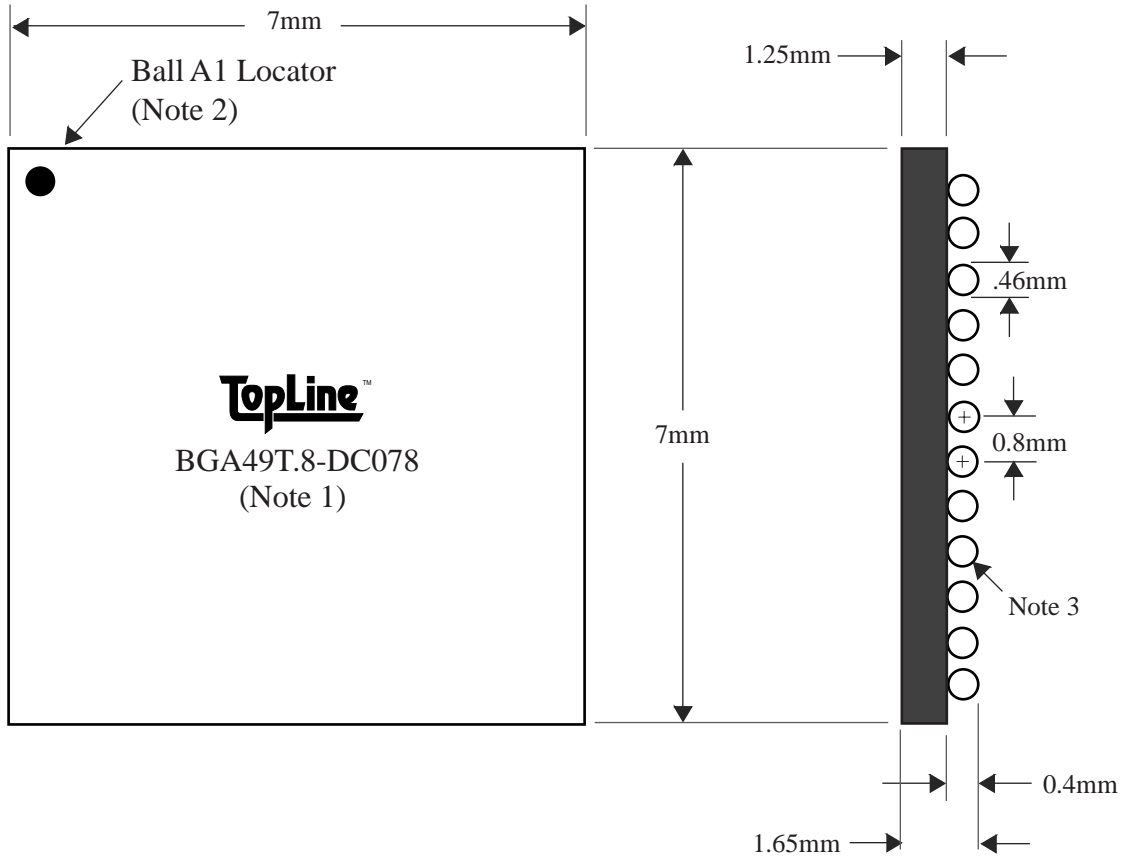

BALLS	PITCH	SIZE	MATRIX	ROWS	CENTER	MAT'L
49	0.8mm	7mm SQ	7 x 7	full	full	BT

BGA49T.8-DC078

BALL VIEW

BOTTOM SIDE (TOP X-RAY VIEW)

TEST VEHICLE BOARD

AFTER MOUNTING TO TEST BOARD

BGA49T.8-DC078

TEL 1-714-898-3830
info@topline.tv

BALLS	PITCH	SIZE	MATRIX	ROWS	CENTER	MAT'L
49	0.8mm	7mm SQ	7 x 7	full	full	BT

TOP VIEW

SIDE VIEW

NOTES		REVISIONS		
Note 1	Logo and part number centered White ink or laser marked	Rev	Date	Changes
Note 2	Ball A1 locator mark positioned in corner			
Note 3	Ball Material: 63/37 SnPb			
Note 4	Substrate Material: BT laminate			
		PACKAGING TRAYS		
		Tray BGATRAY7mm-14x34 Tray Quantity 476		